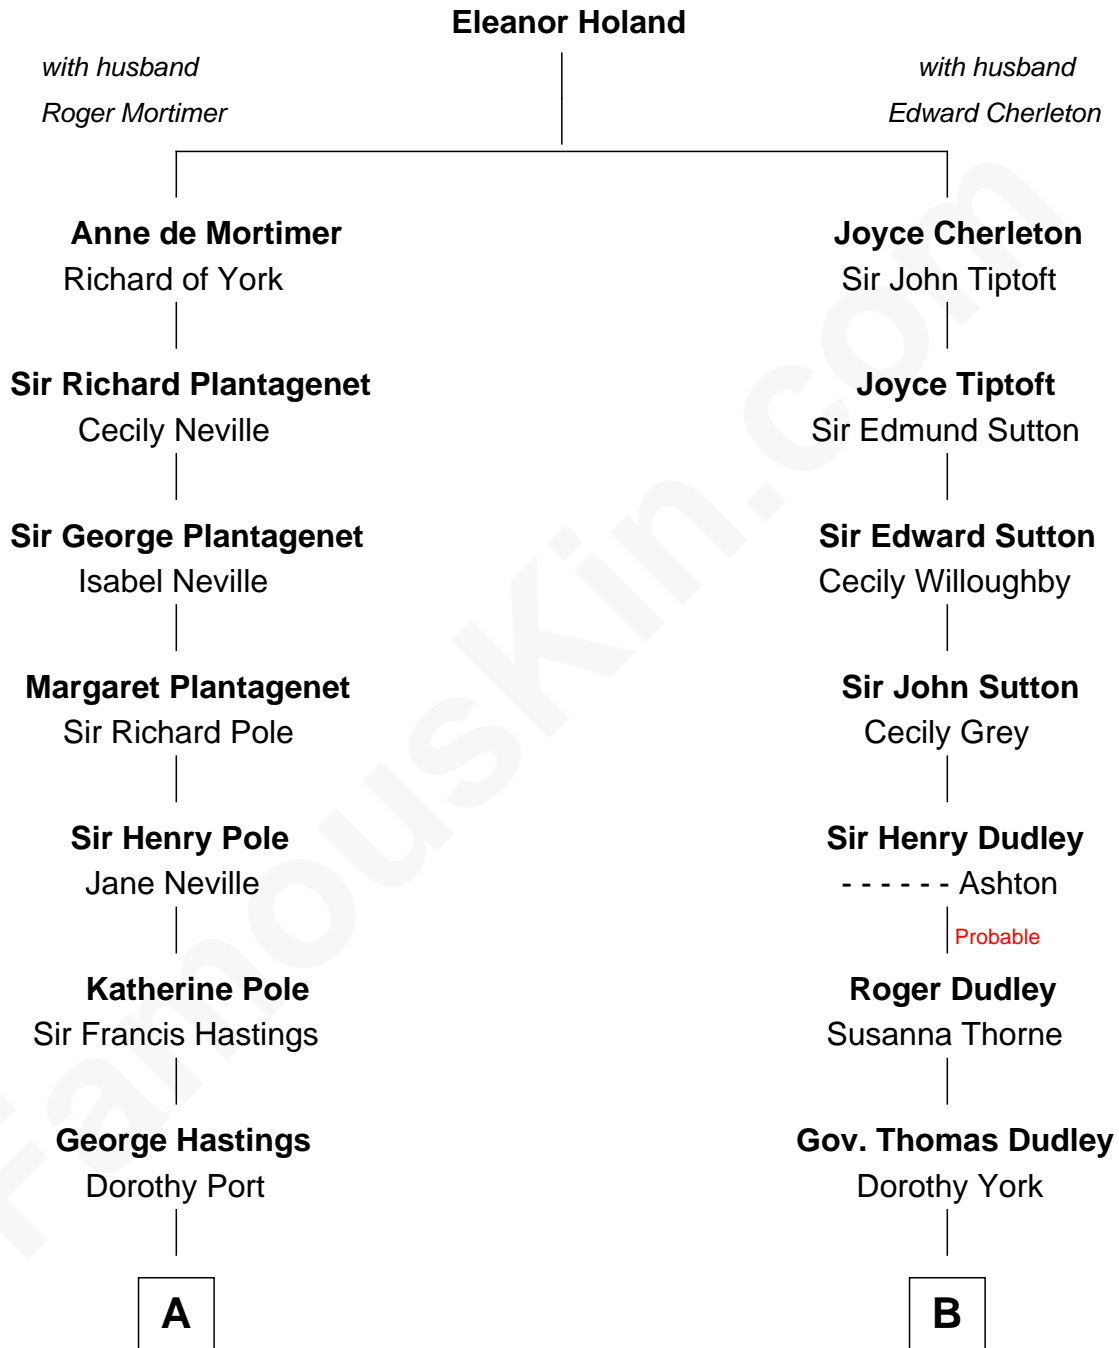

FamousKin.com

Relationship Chart of

Lewis Carroll

Author of Alice in Wonderland

15th cousin 3 times removed of

Christopher Reeve
Movie Actor

C

Franklin D'Olier Reeve

Barbara Pitney Lamb

Christopher Reeve

Movie Actor

FamousKin.com