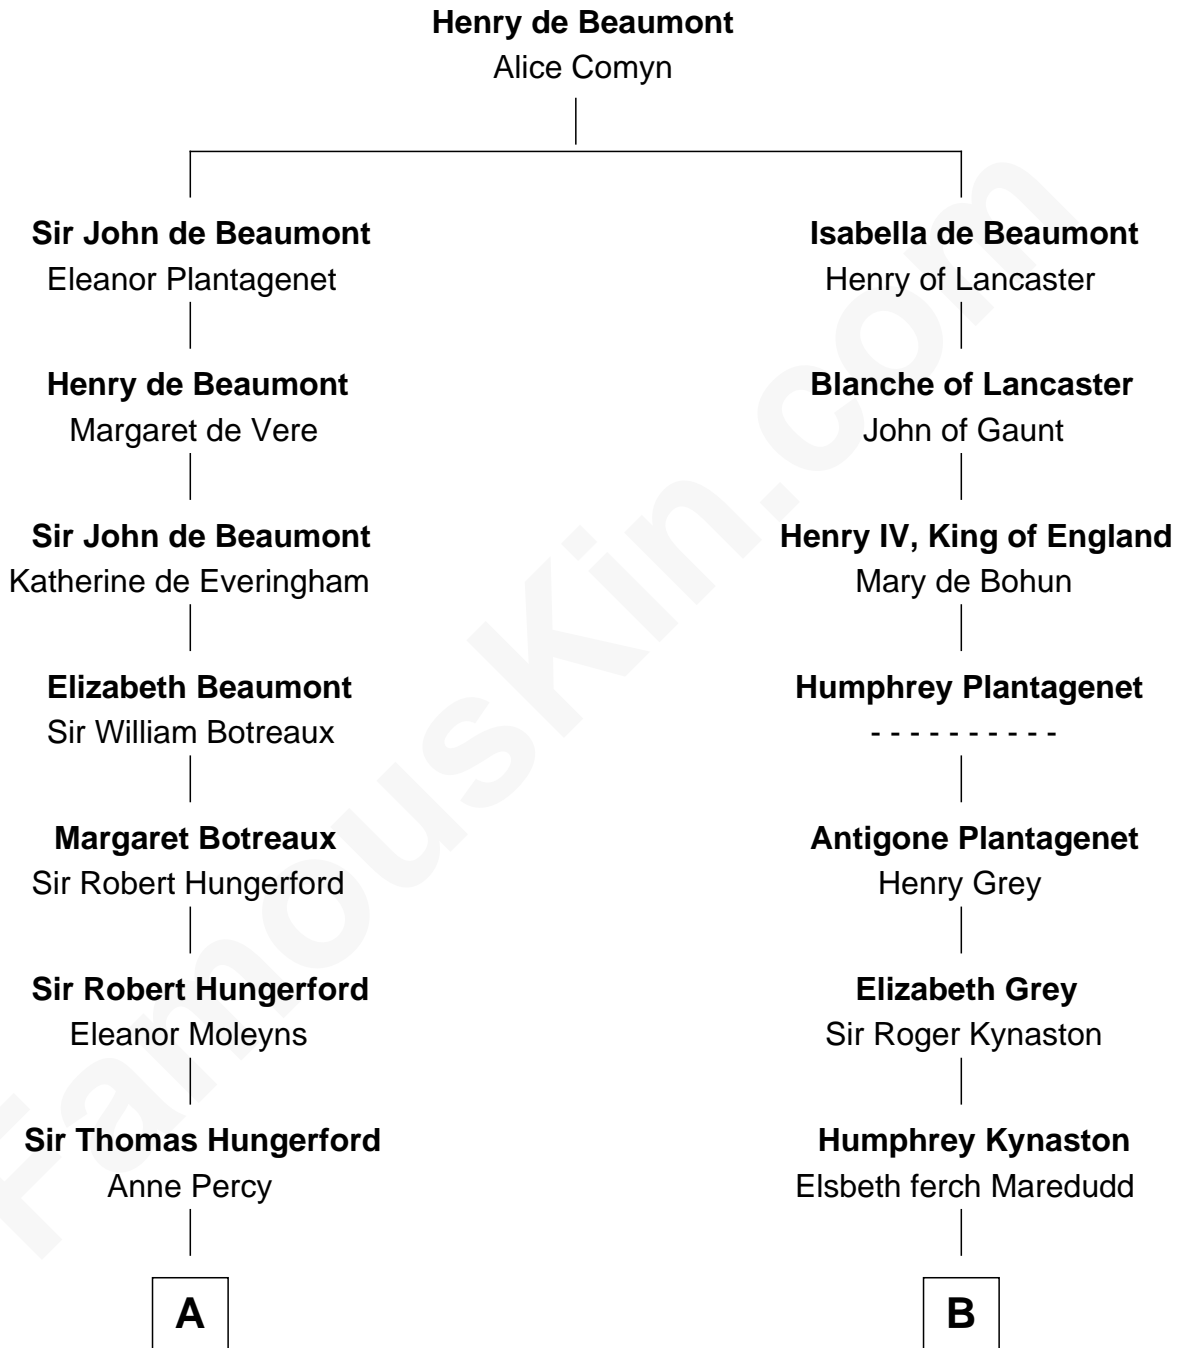

FamousKin.com

Relationship Chart of

Lewis Carroll

Author of Alice in Wonderland

19th cousin 2 times removed of

Christopher Reeve
Movie Actor

C

Charles Lutwidge
Elizabeth Anne Dodgson

Frances Jane Lutwidge
Rev. Charles Dodgson

Lewis Carroll
Author of Alice in Wonderland

D

Sarah Wyatt Carpenter
Richard Henry Reeve

Augustus Henry Reeve
Margaretta Willis Baldwin

Richard Henry Reeve
Anne Conrad D'Olier