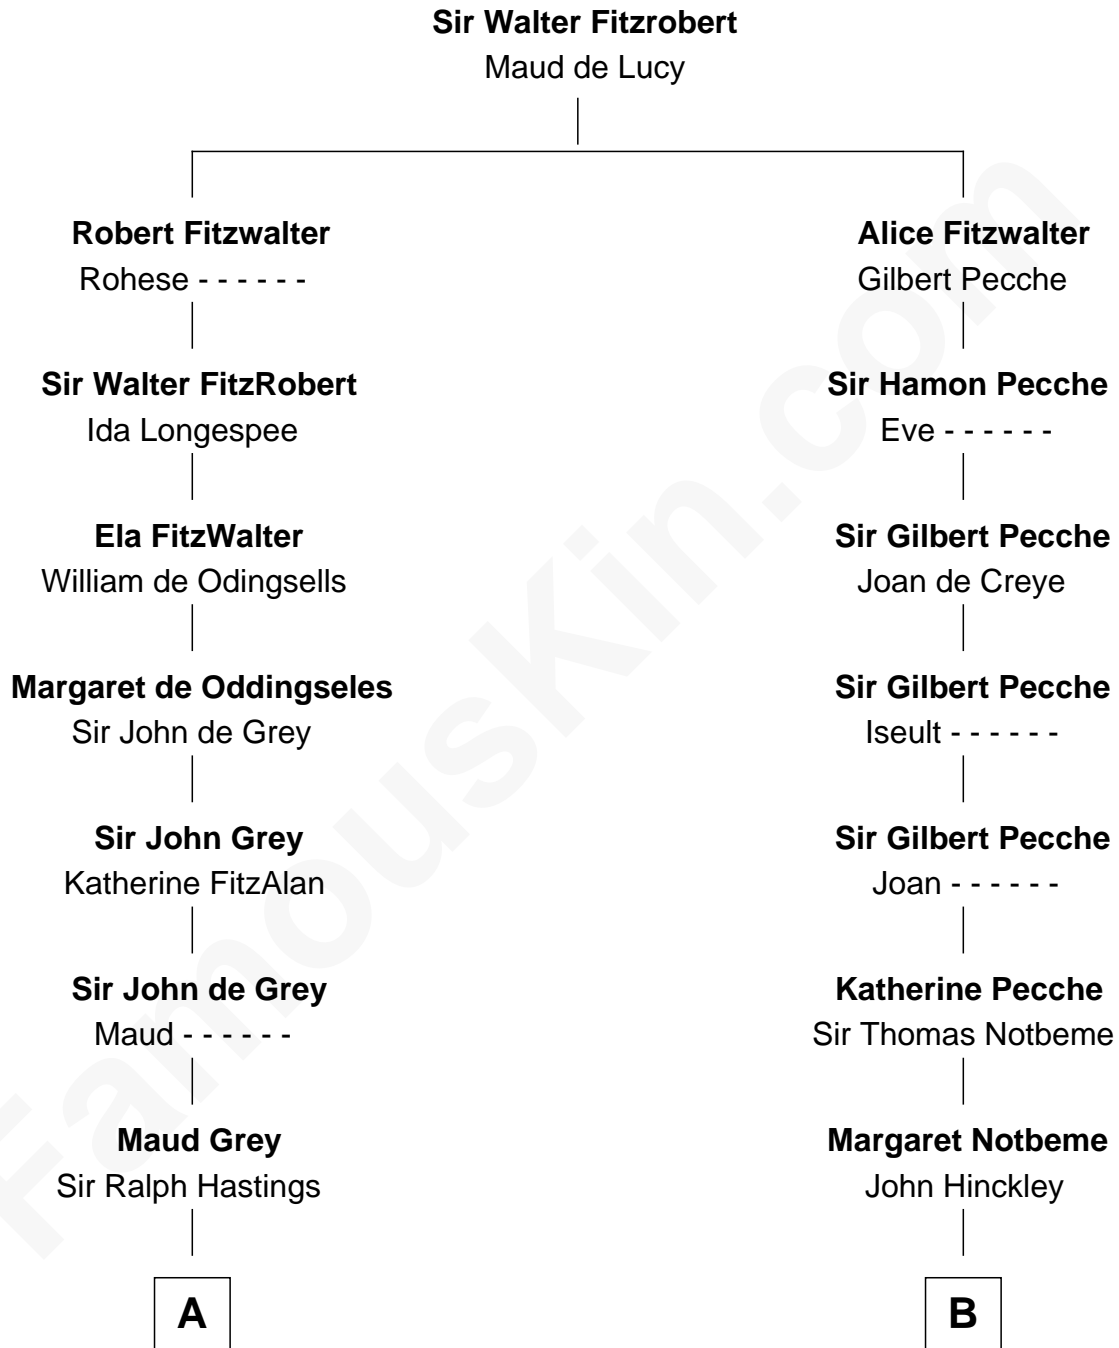

FamousKin.com

Relationship Chart of

Lewis Carroll

Author of Alice in Wonderland

20th cousin 1 time removed of

Nathaniel Hawthorne

Author of The Scarlet Letter

C

Lucy Hoghton
Thomas Lutwidge

Henry Lutwidge
Jane Molyneux

Charles Lutwidge
Elizabeth Anne Dodgson

Frances Jane Lutwidge
Rev. Charles Dodgson

Lewis Carroll
Author of Alice in Wonderland

D

John Manning
Ruth Potter