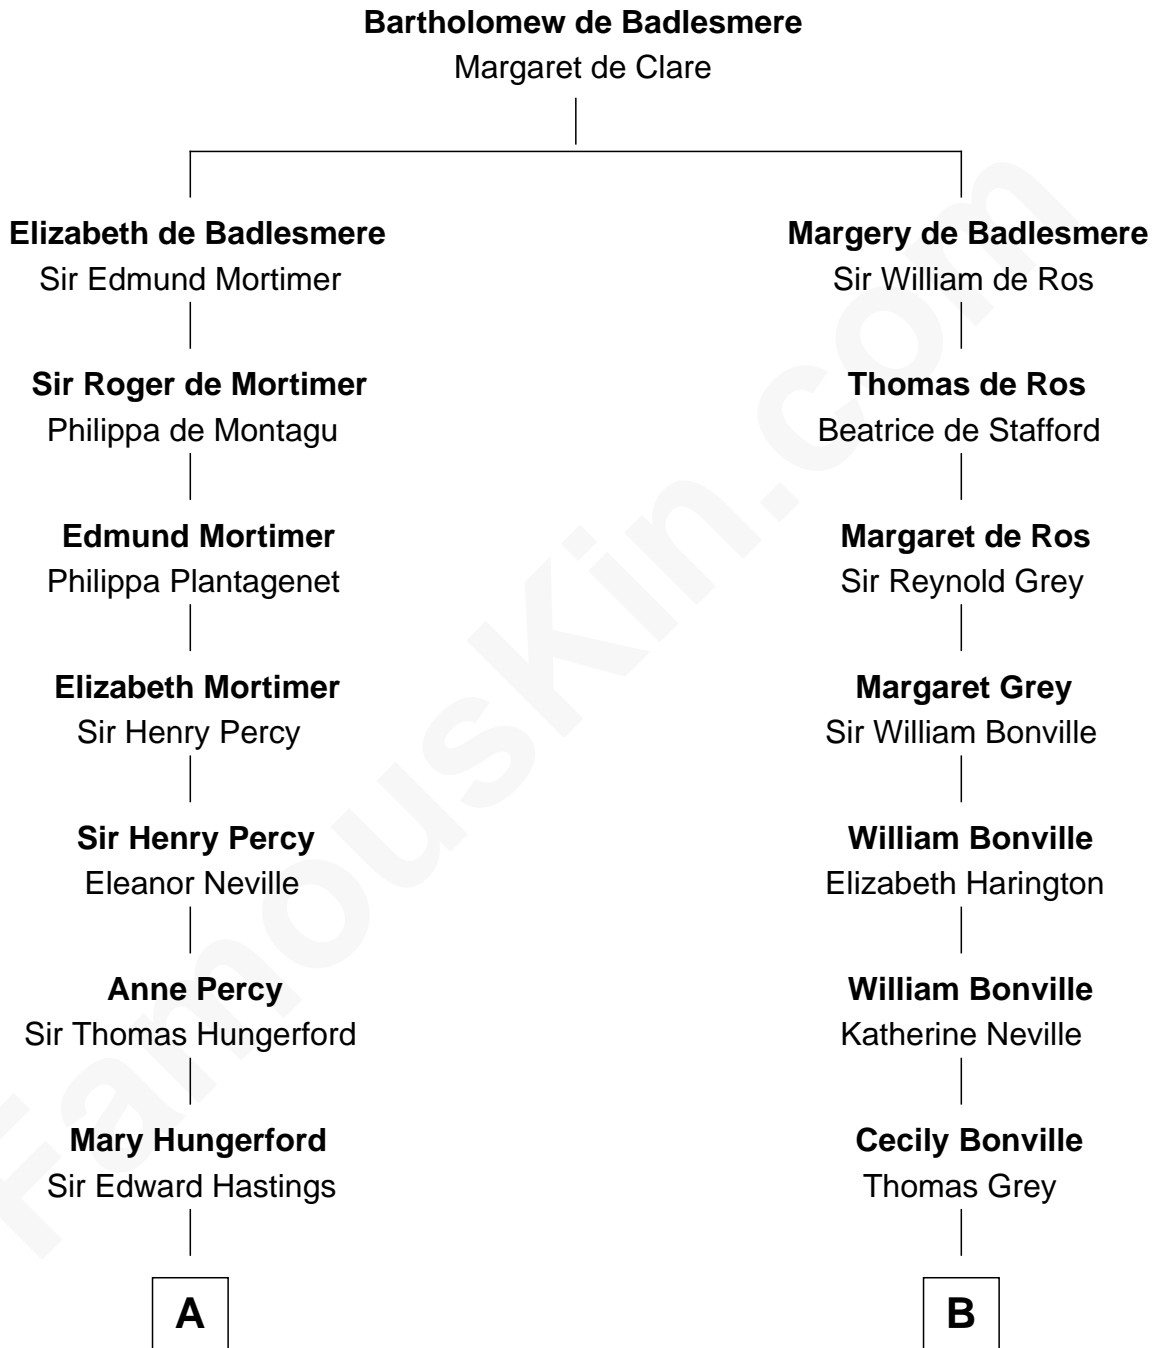

FamousKin.com

Relationship Chart of

Lewis Carroll

Author of Alice in Wonderland

18th cousin of

Colonel Robert Gould Shaw

U.S. Civil War leader of film "Glory" fame

C

Frances Jane Lutwidge

Rev. Charles Dodgson

Lewis Carroll

Author of Alice in Wonderland

D

Francis George Shaw

Sarah Blake Sturgis

Colonel Robert Gould Shaw

Main character in film "Glory"

FamousKin.com