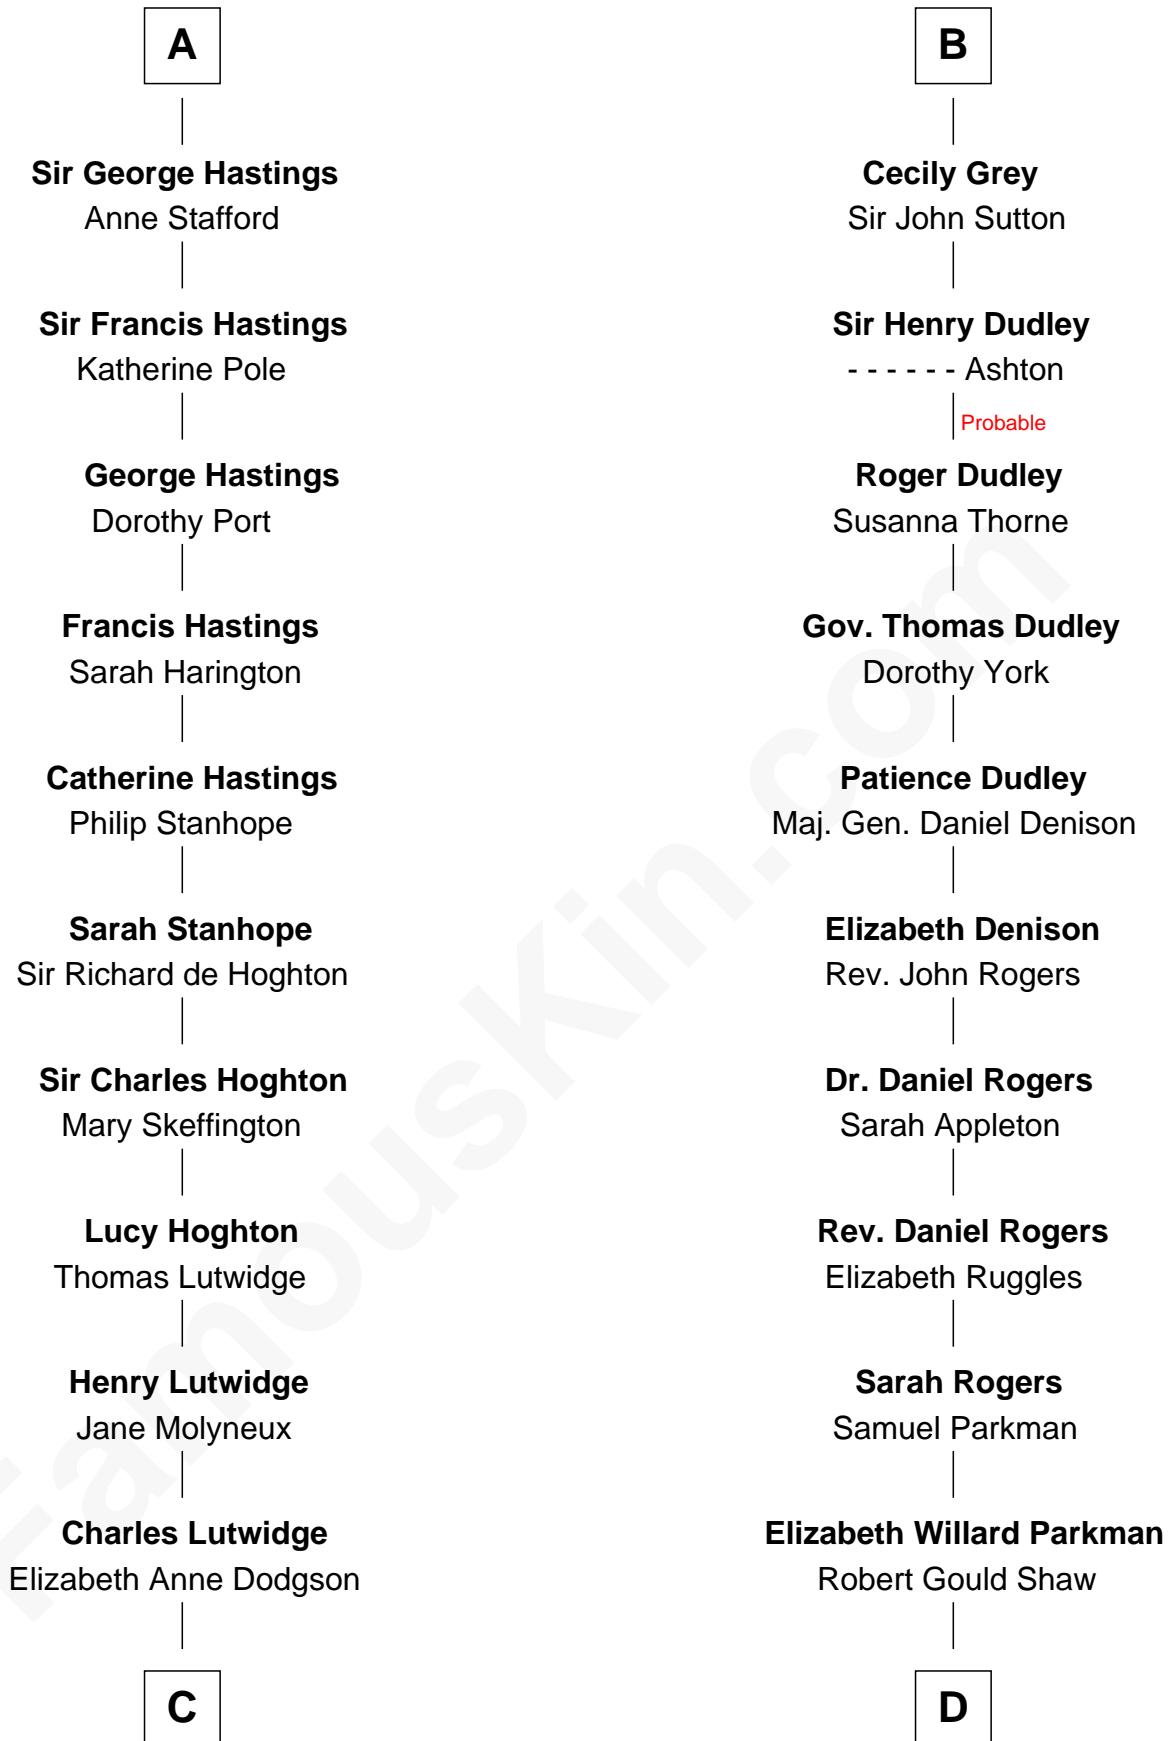

FamousKin.com

Relationship Chart of

Lewis Carroll

Author of Alice in Wonderland

18th cousin of

Colonel Robert Gould Shaw

U.S. Civil War leader of film "Glory" fame

C

Frances Jane Lutwidge

Rev. Charles Dodgson

Lewis Carroll

Author of Alice in Wonderland

D

Francis George Shaw

Sarah Blake Sturgis

Colonel Robert Gould Shaw

Main character in film "Glory"

FamousKin.com