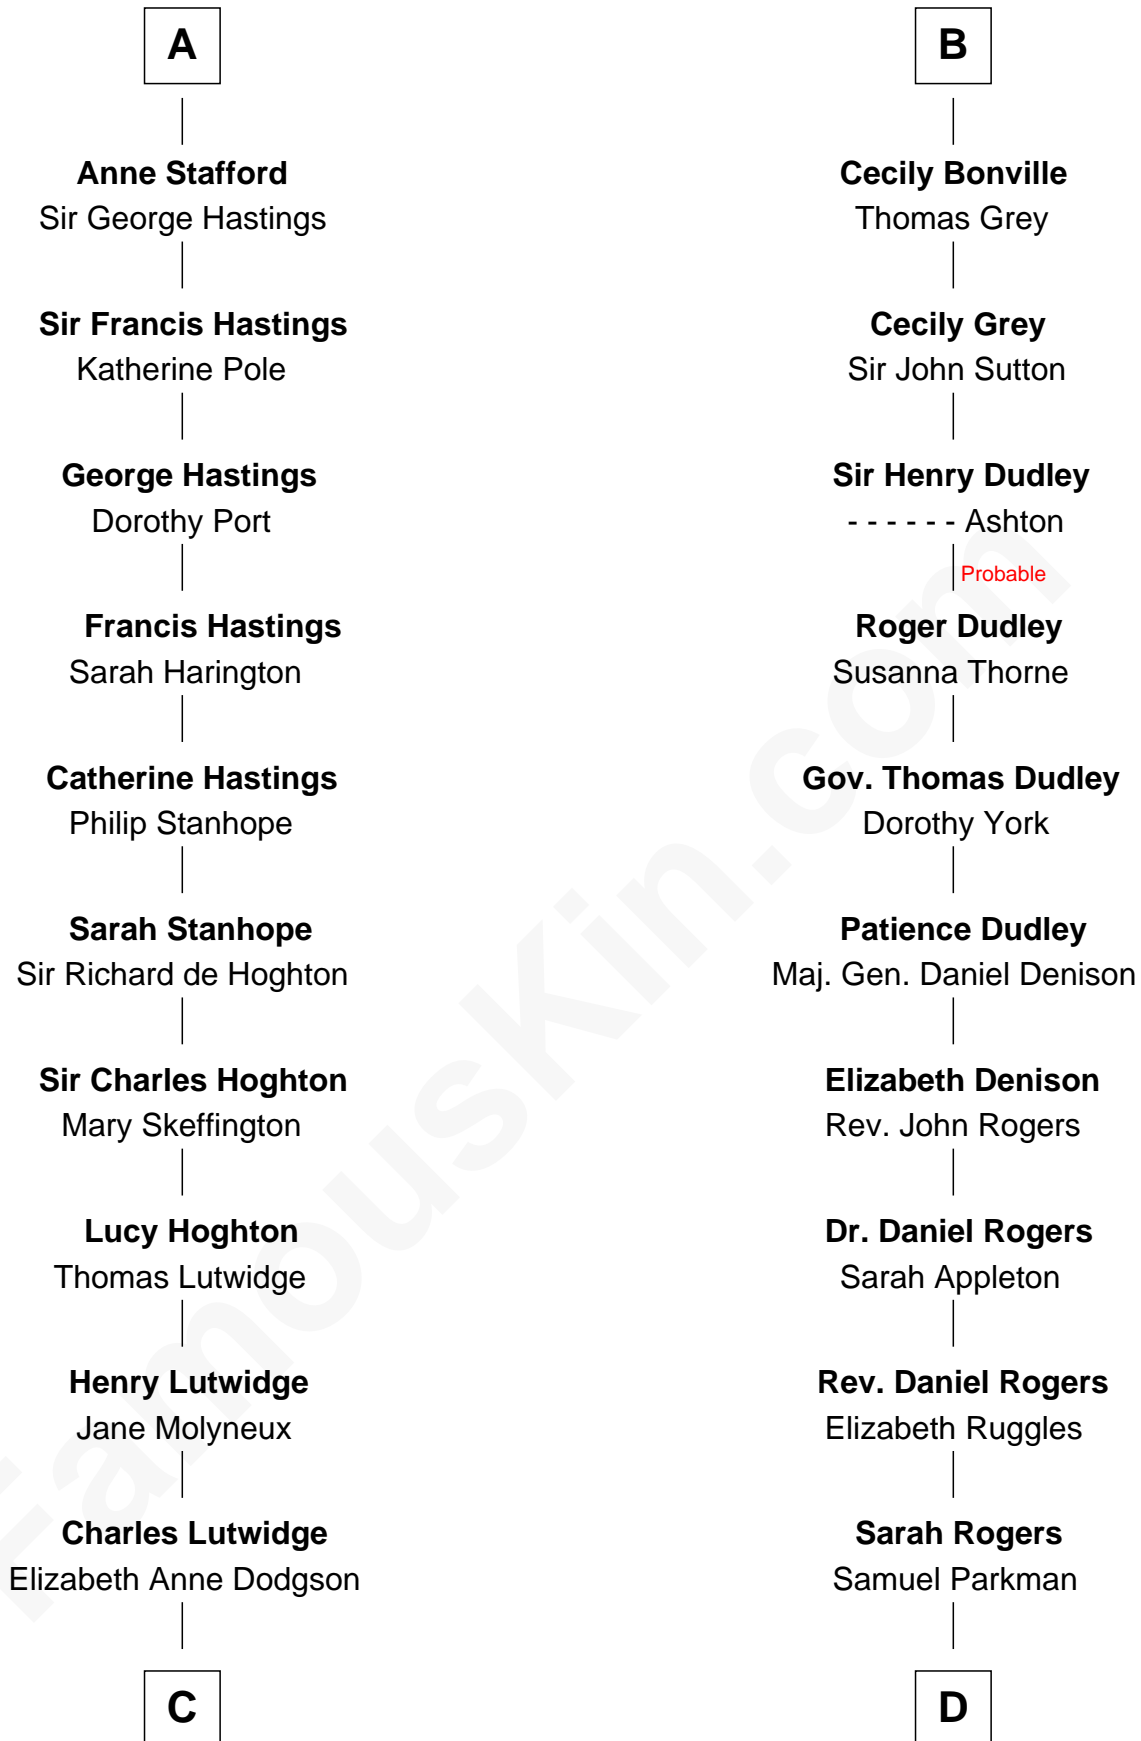

FamousKin.com

Relationship Chart of Lewis Carroll

Author of Alice in Wonderland

18th cousin 1 time removed of

Colonel Robert Gould Shaw

U.S. Civil War leader of film "Glory" fame

Sir Gilbert de Clare

Joan of Acre

C

Frances Jane Lutwidge

Rev. Charles Dodgson

Lewis Carroll

Author of Alice in Wonderland

D

Elizabeth Willard Parkman

Robert Gould Shaw

Francis George Shaw

Sarah Blake Sturgis

Colonel Robert Gould Shaw

Main character in film "Glory"

FamousKin.com