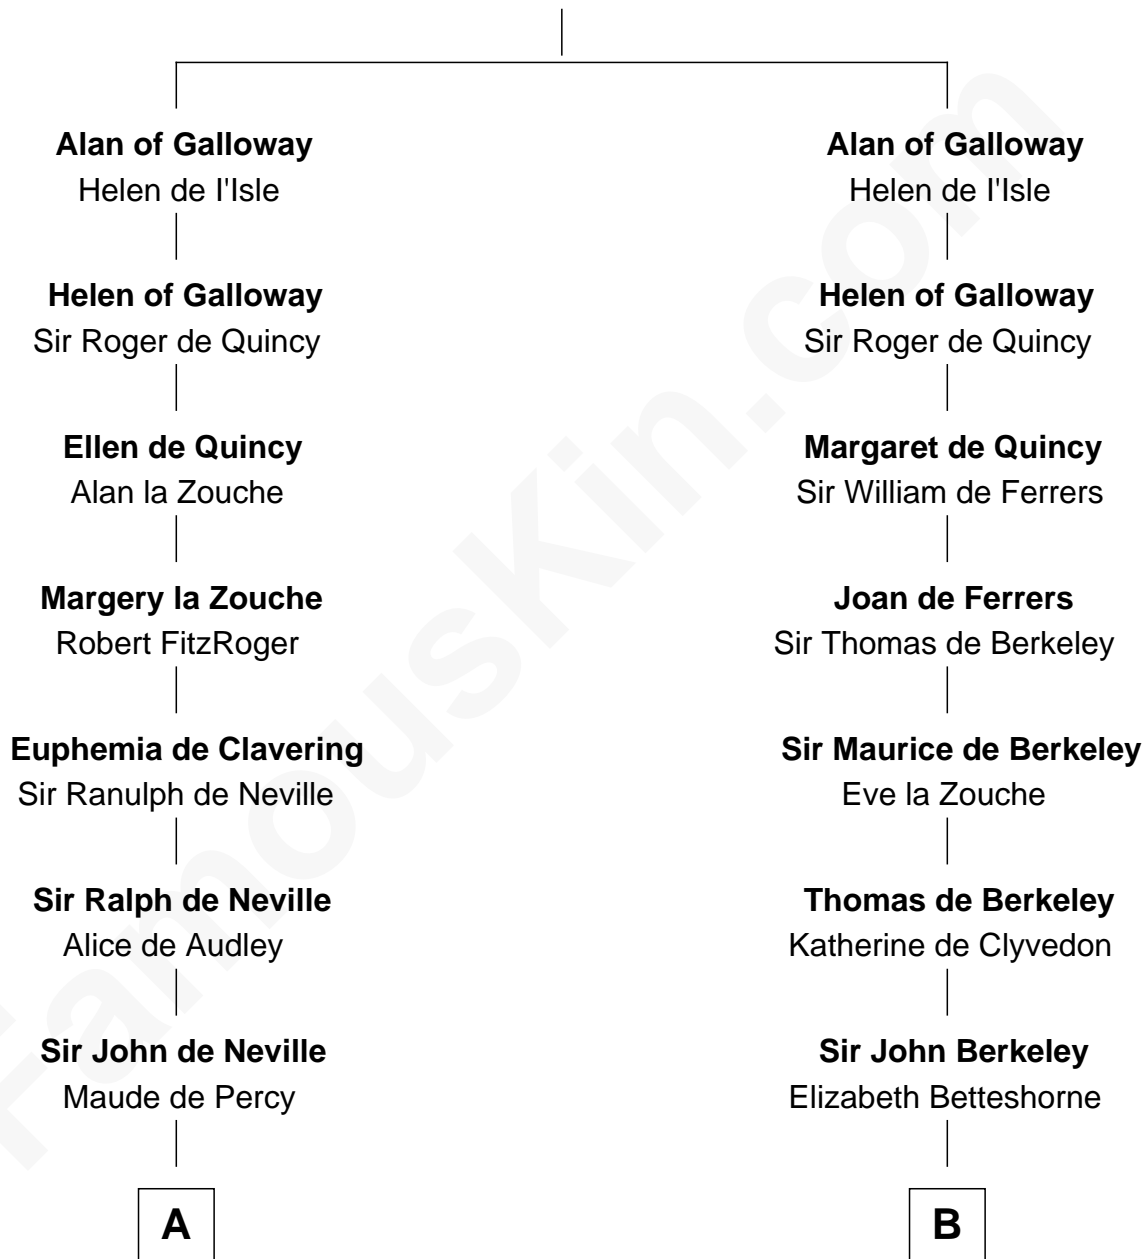

FamousKin.com

Relationship Chart of

Lewis Carroll

Author of Alice in Wonderland

21st cousin of

Colonel Robert Gould Shaw

U.S. Civil War leader of film "Glory" fame

Roland of Galloway

Helena de Morville

C

Lucy Hoghton
Thomas Lutwidge

Henry Lutwidge
Jane Molyneux

Charles Lutwidge
Elizabeth Anne Dodgson

Frances Jane Lutwidge
Rev. Charles Dodgson

Lewis Carroll
Author of Alice in Wonderland

D

Rev. Daniel Rogers
Elizabeth Ruggles

Sarah Rogers
Samuel Parkman

Elizabeth Willard Parkman
Robert Gould Shaw

Francis George Shaw
Sarah Blake Sturgis

Colonel Robert Gould Shaw
Main character in film "Glory"