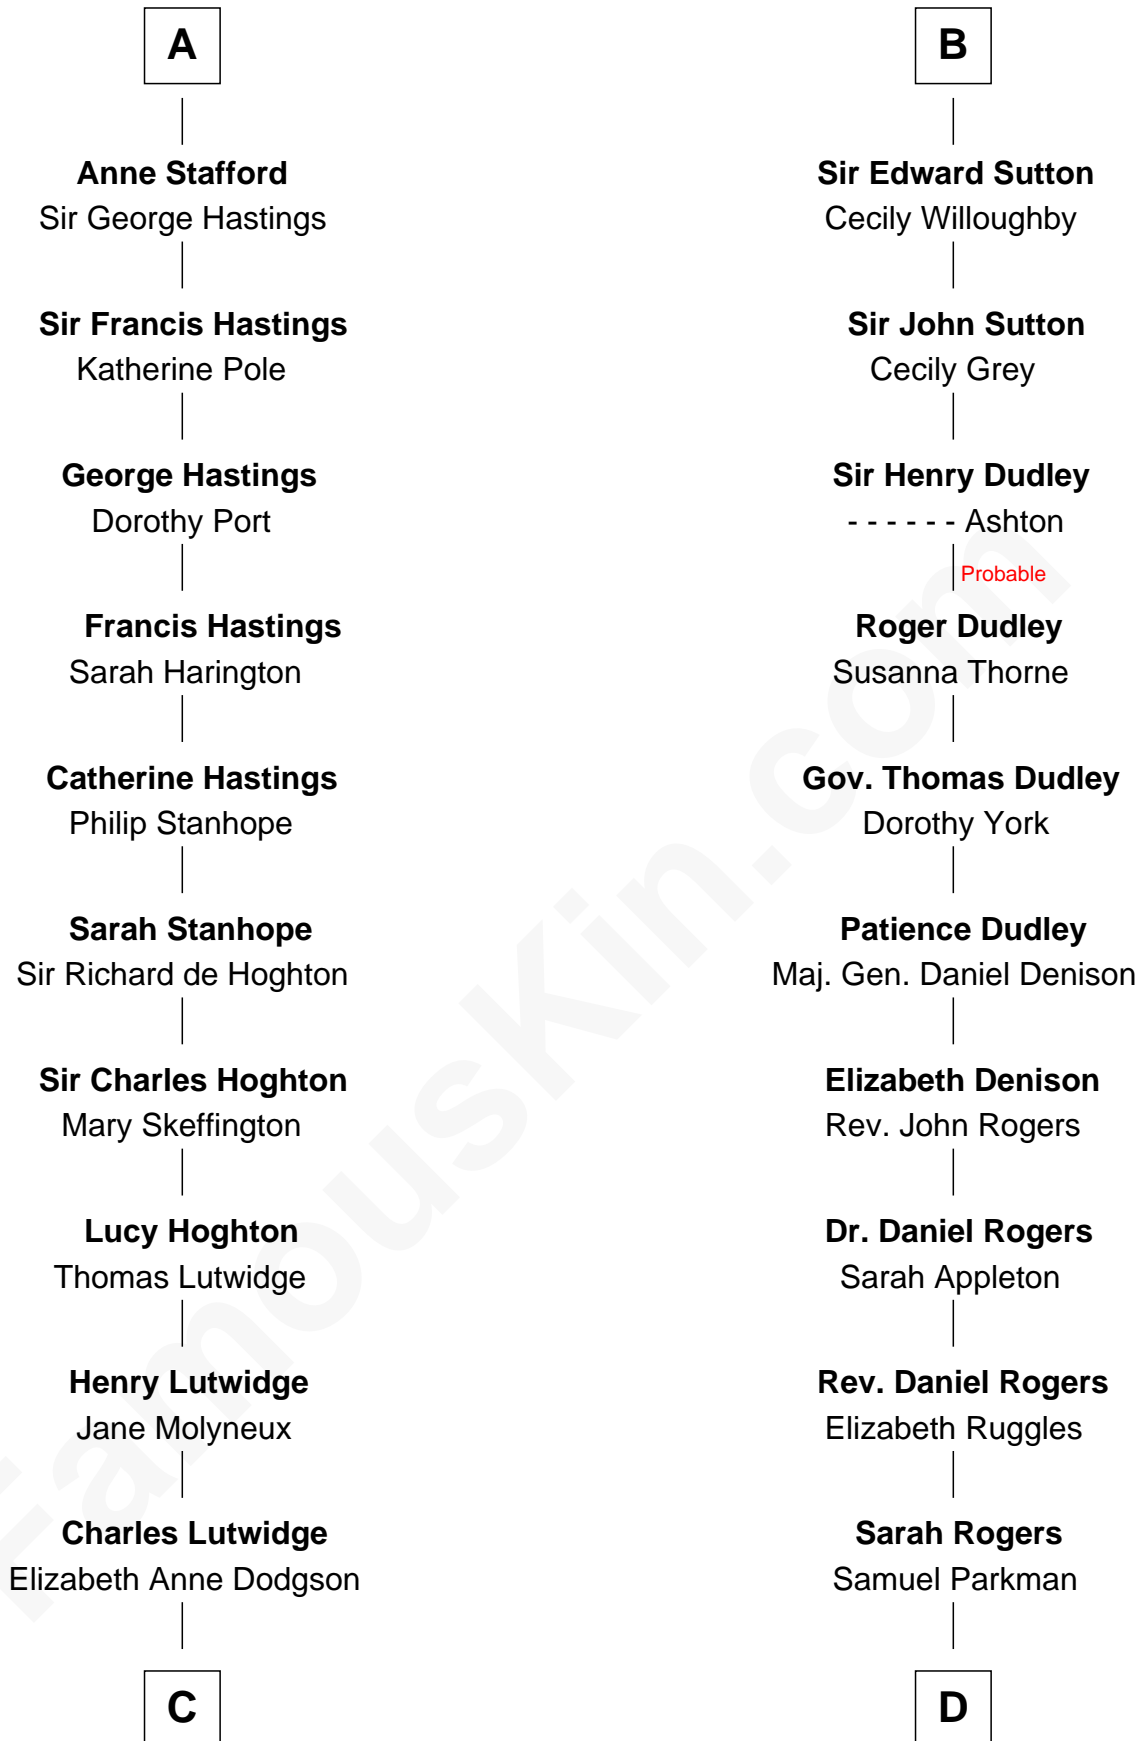

FamousKin.com

Relationship Chart of

Lewis Carroll

Author of Alice in Wonderland

18th cousin 1 time removed of

Colonel Robert Gould Shaw

U.S. Civil War leader of film "Glory" fame

Sir Hugh le Despencer
Isabella de Beauchamp

C

Frances Jane Lutwidge

Rev. Charles Dodgson

Lewis Carroll

Author of Alice in Wonderland

D

Elizabeth Willard Parkman

Robert Gould Shaw

Francis George Shaw

Sarah Blake Sturgis

Colonel Robert Gould Shaw

Main character in film "Glory"

FamousKin.com