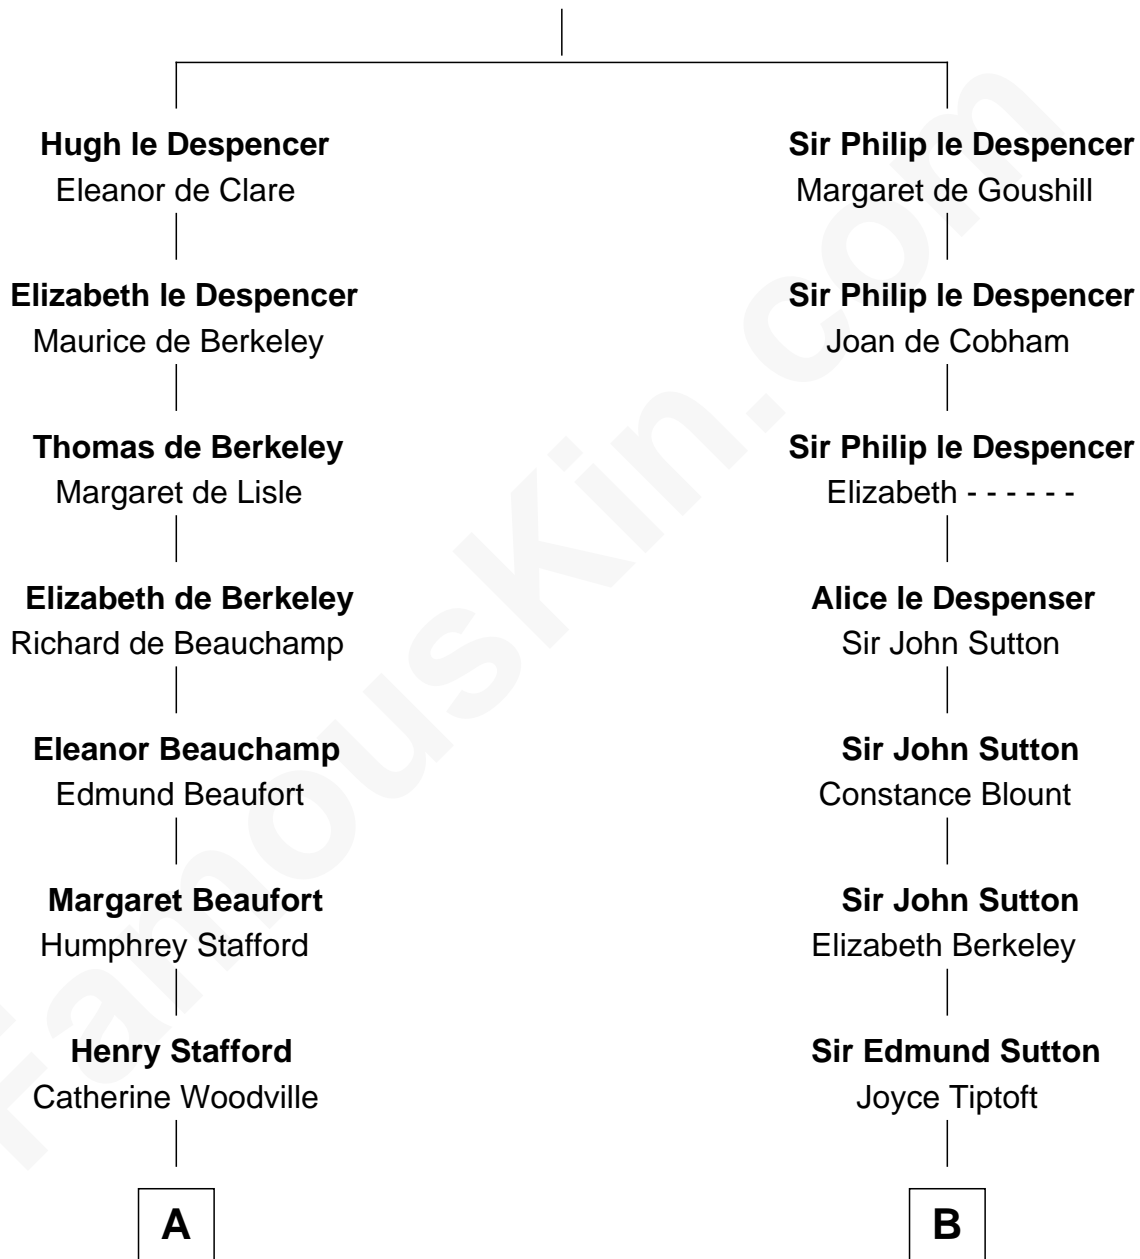

FamousKin.com

Relationship Chart of

Lewis Carroll

Author of Alice in Wonderland

18th cousin 1 time removed of

Colonel Robert Gould Shaw

U.S. Civil War leader of film "Glory" fame

Sir Hugh le Despencer
Isabella de Beauchamp

C

Frances Jane Lutwidge

Rev. Charles Dodgson

Lewis Carroll

Author of Alice in Wonderland

D

Elizabeth Willard Parkman

Robert Gould Shaw

Francis George Shaw

Sarah Blake Sturgis

Colonel Robert Gould Shaw

Main character in film "Glory"

FamousKin.com