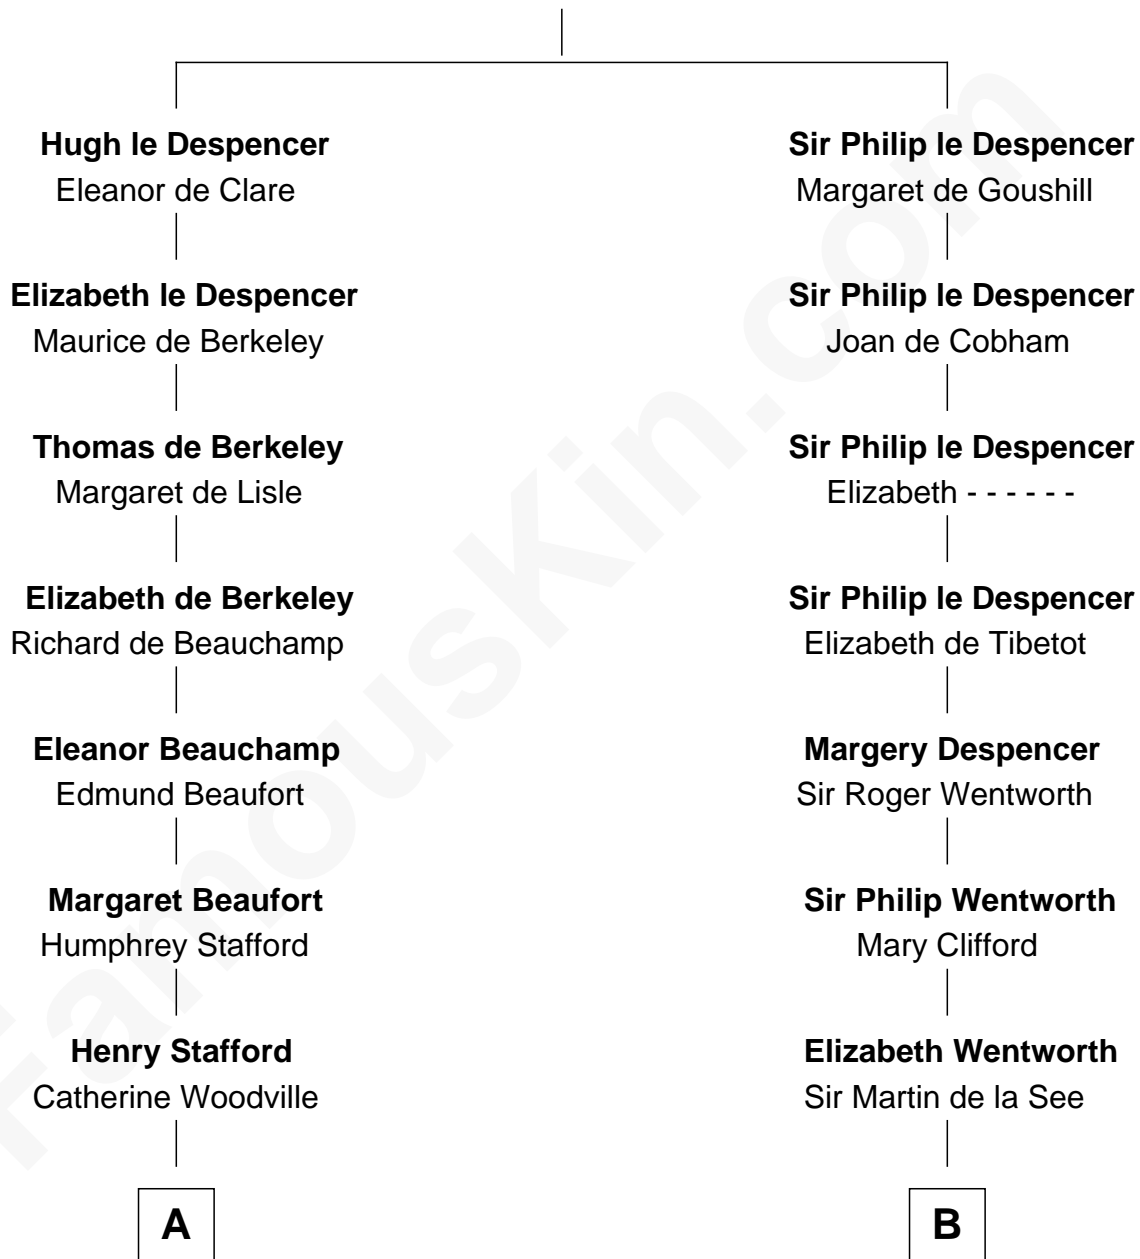

FamousKin.com

Relationship Chart of

Lewis Carroll

Author of Alice in Wonderland

18th cousin 3 times removed of

Roy Rogers

Cowboy movie actor and singer

Sir Hugh le Despencer
Isabella de Beauchamp

C

Frances Jane Lutwidge

Rev. Charles Dodgson

Lewis Carroll

Author of Alice in Wonderland

D

Moses Kibbe

Sarah Everman