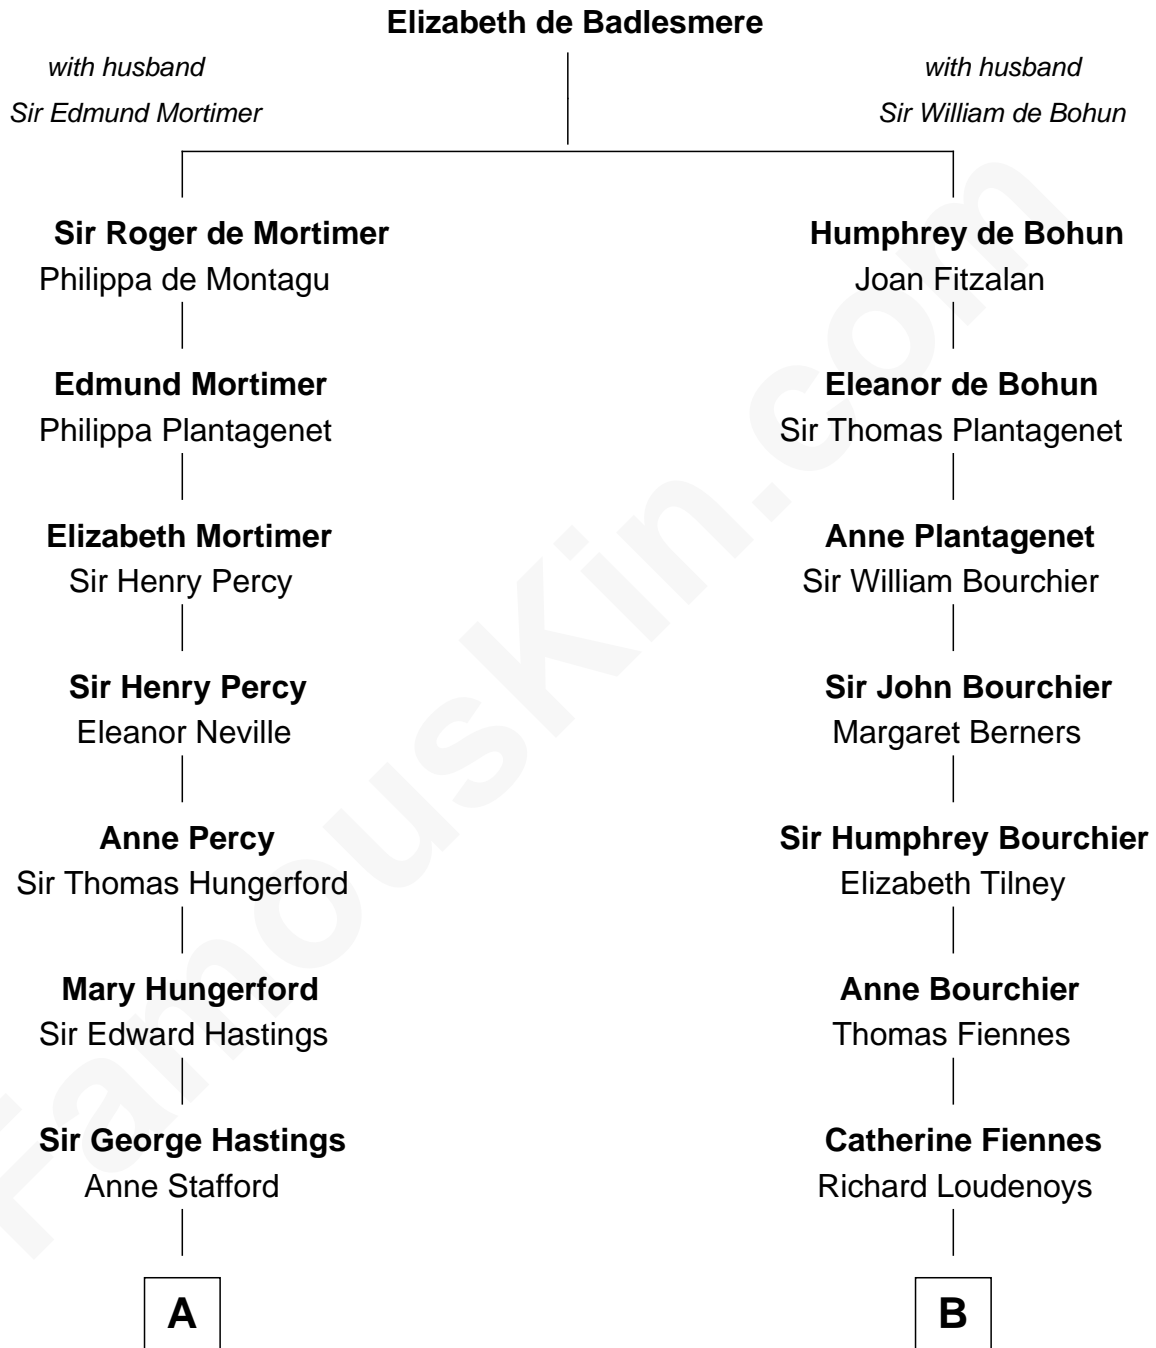

# FamousKin.com

## Relationship Chart of

### Lewis Carroll

*Author of Alice in Wonderland*

17th cousin 4 times removed of

**Anne Baxter**  
*Movie Actress*

**C**

**Rev. David Wright**

Abigail Goddard

**William Carey Wright**