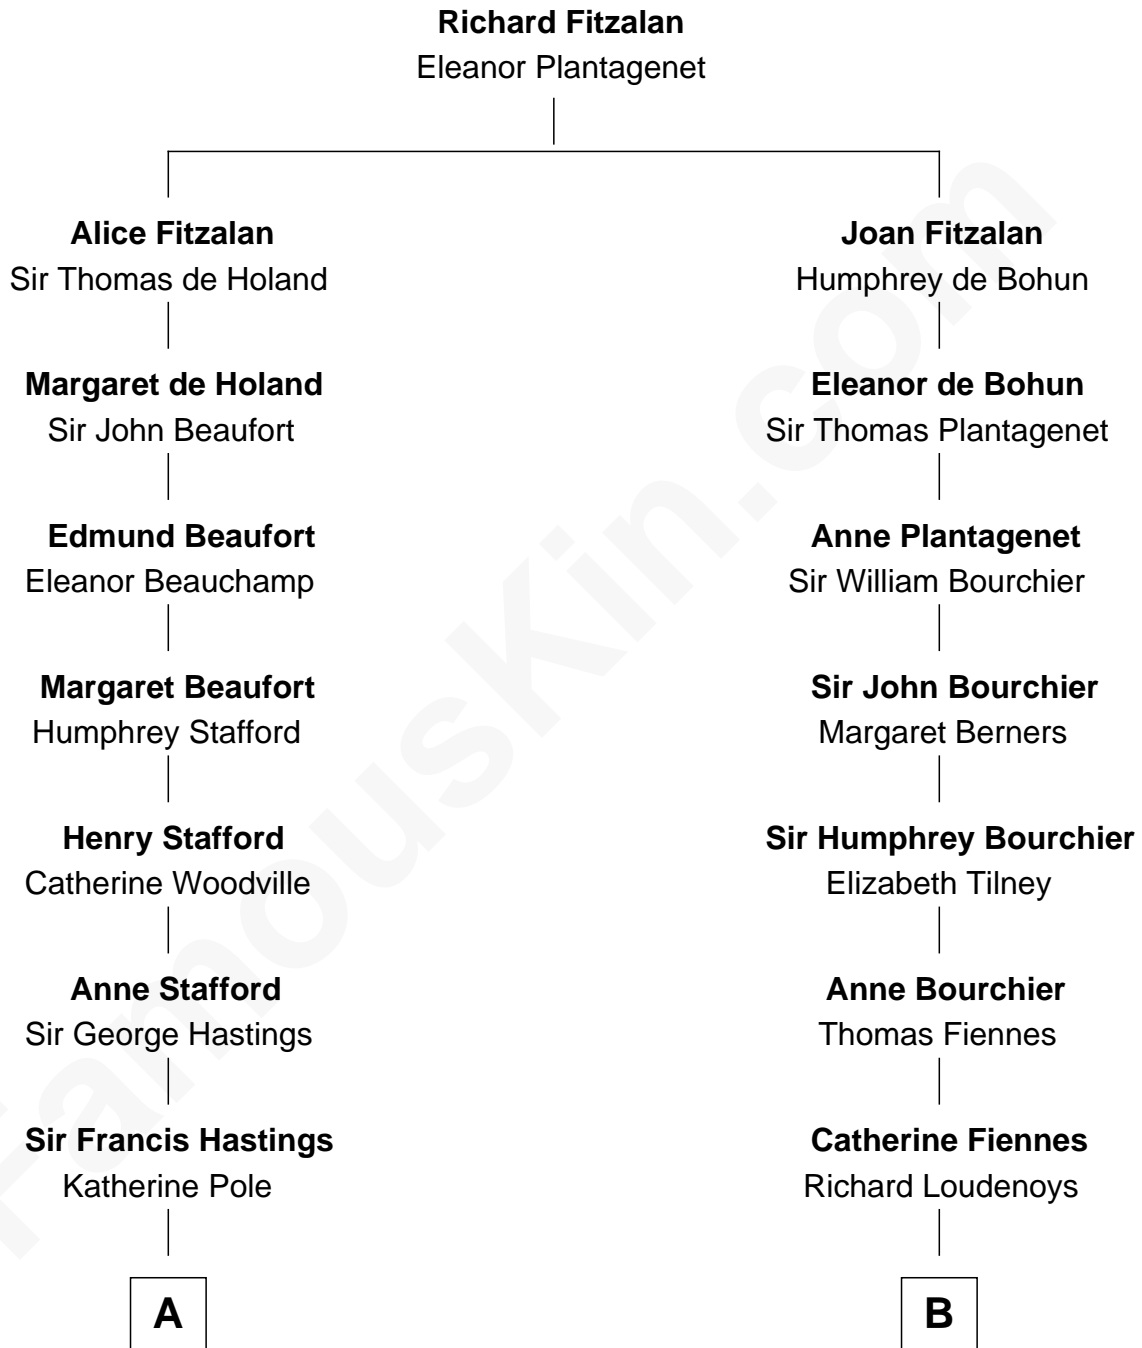

FamousKin.com

Relationship Chart of Lewis Carroll

Author of Alice in Wonderland

16th cousin 5 times removed of

Anne Baxter
Movie Actress

C

Rev. David Wright

Abigail Goddard

William Carey Wright

Anna Lloyd Jones

Frank Lloyd Wright

Catherine L. Tobin

Catherine Dorothy Wright

Kenneth Stuart Baxter

Anne Baxter

Movie Actress