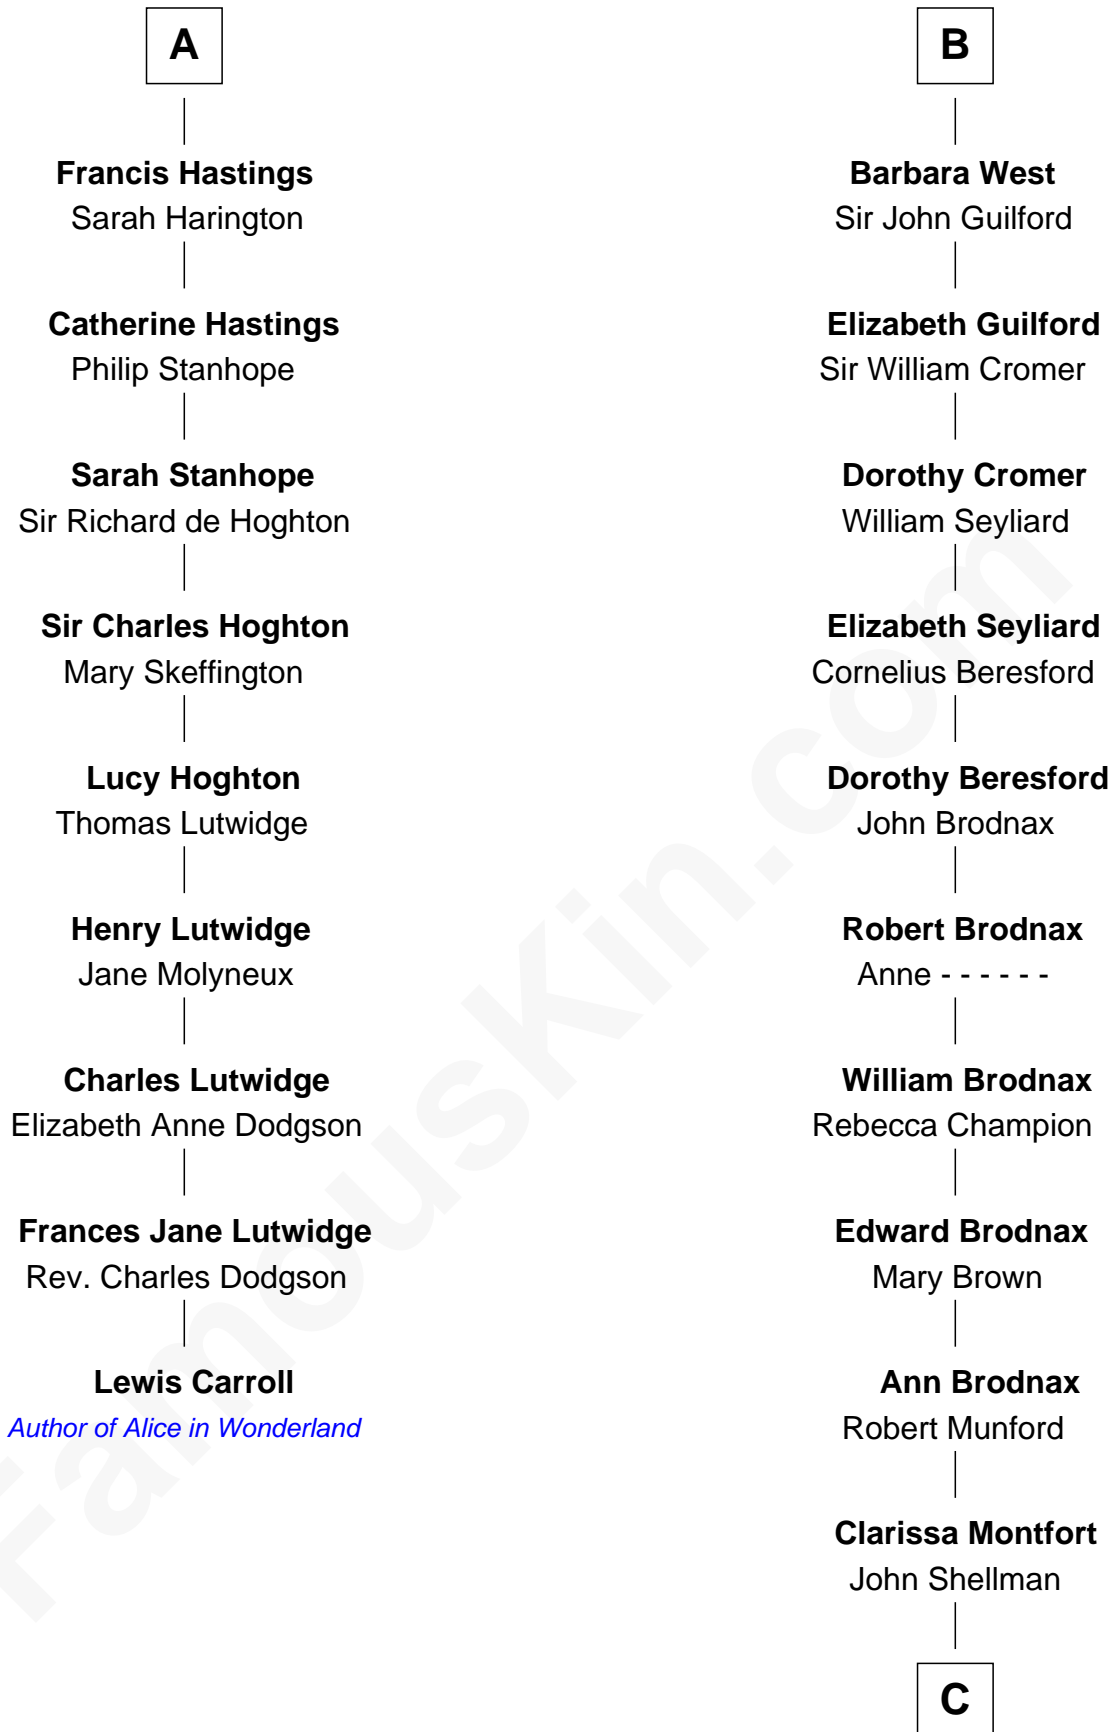

FamousKin.com

Relationship Chart of

Lewis Carroll

Author of Alice in Wonderland

15th cousin 6 times removed of

George H. W. Bush

41st U.S. President

C

—
Susan Montfort Shellman

Samuel Howard Fay

—
Harriet Eleanor Fay

Rev. James Smith Bush

—
Samuel Prescott Bush

Flora Sheldon

—
Prescott Sheldon Bush

Dorothy Wear Walker