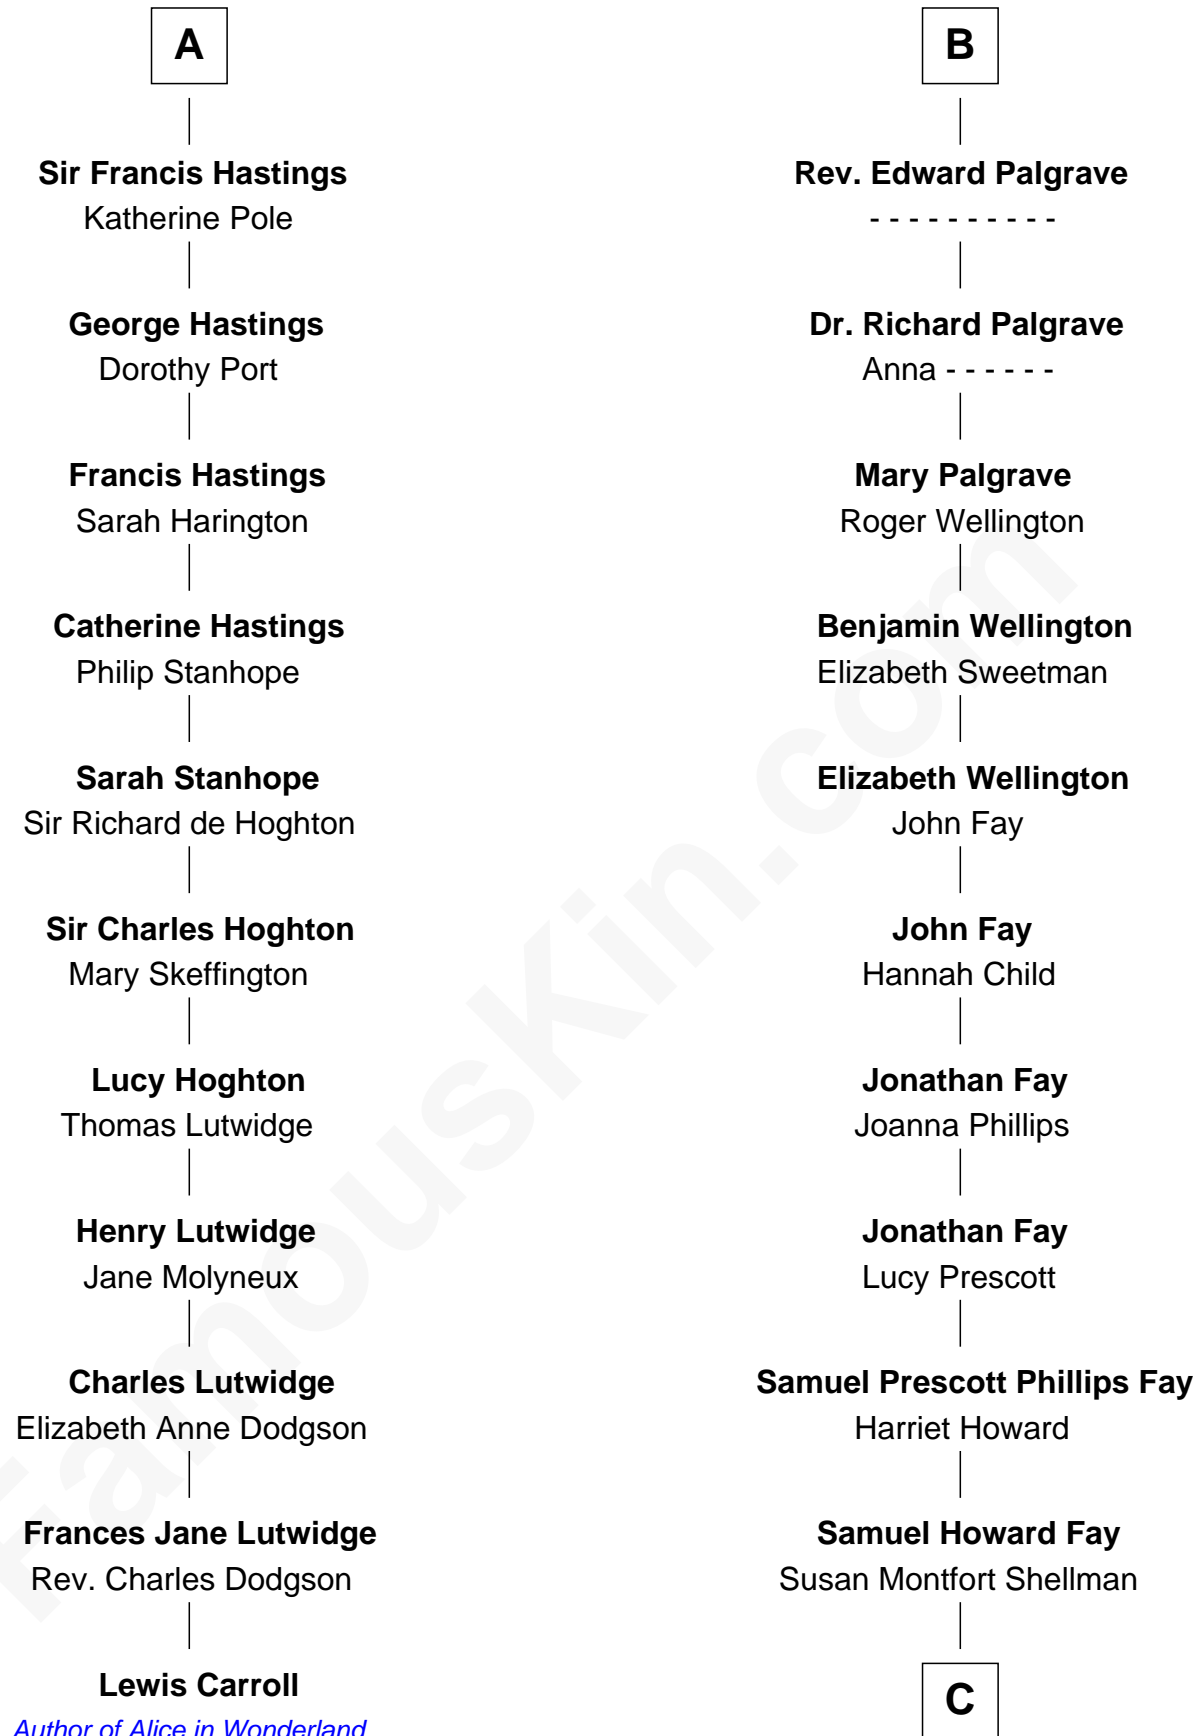

FamousKin.com

Relationship Chart of

Lewis Carroll

Author of Alice in Wonderland

17th cousin 3 times removed of

George H. W. Bush

41st U.S. President

C

Harriet Eleanor Fay
Rev. James Smith Bush

Samuel Prescott Bush
Flora Sheldon

Prescott Sheldon Bush
Dorothy Wear Walker

George H. W. Bush
41st U.S. President

FamousKin.com