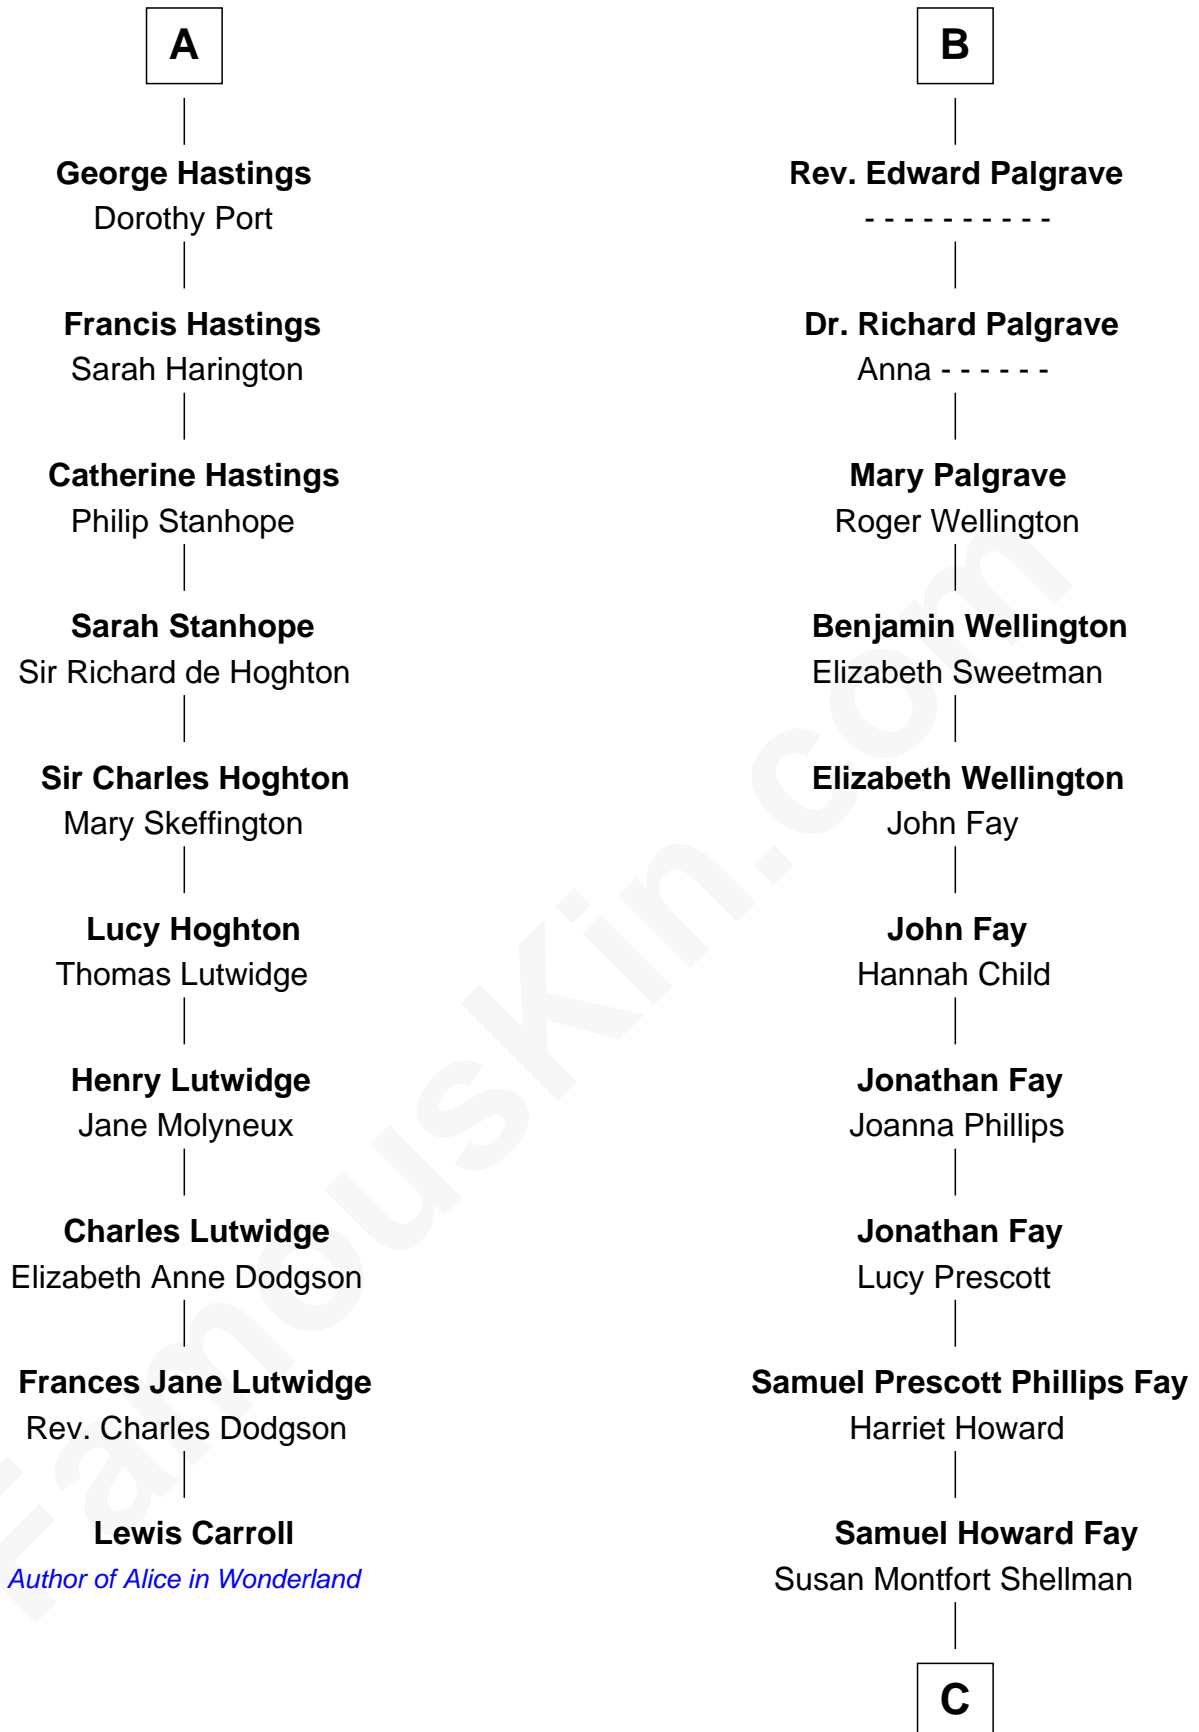

FamousKin.com

Relationship Chart of Lewis Carroll

Author of Alice in Wonderland

16th cousin 4 times removed of

George H. W. Bush
41st U.S. President

C

Harriet Eleanor Fay
Rev. James Smith Bush

Samuel Prescott Bush
Flora Sheldon

Prescott Sheldon Bush
Dorothy Wear Walker

George H. W. Bush
41st U.S. President

FamousKin.com