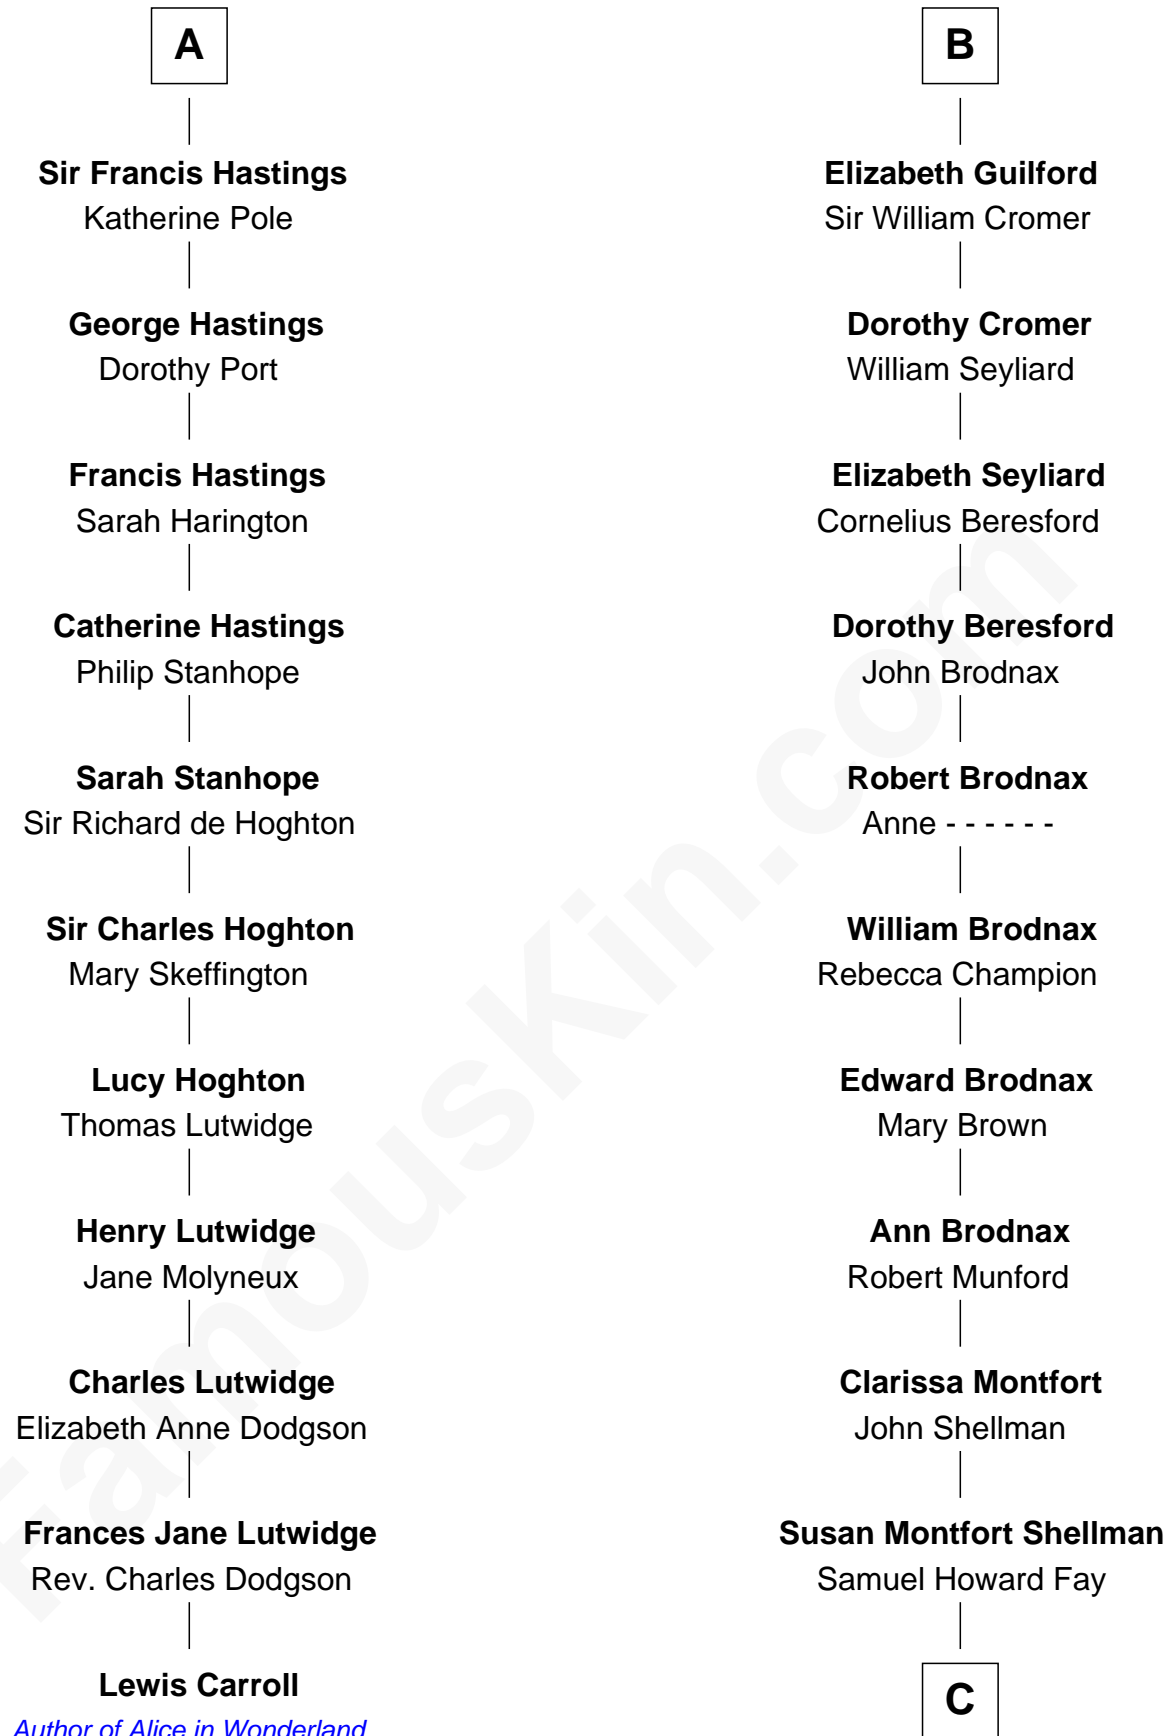

FamousKin.com

Relationship Chart of

Lewis Carroll

Author of Alice in Wonderland

17th cousin 3 times removed of

George H. W. Bush
41st U.S. President

Sir Robert de Holland
Maude la Zouche

C

Harriet Eleanor Fay
Rev. James Smith Bush

Samuel Prescott Bush
Flora Sheldon

Prescott Sheldon Bush
Dorothy Wear Walker

George H. W. Bush
41st U.S. President

FamousKin.com