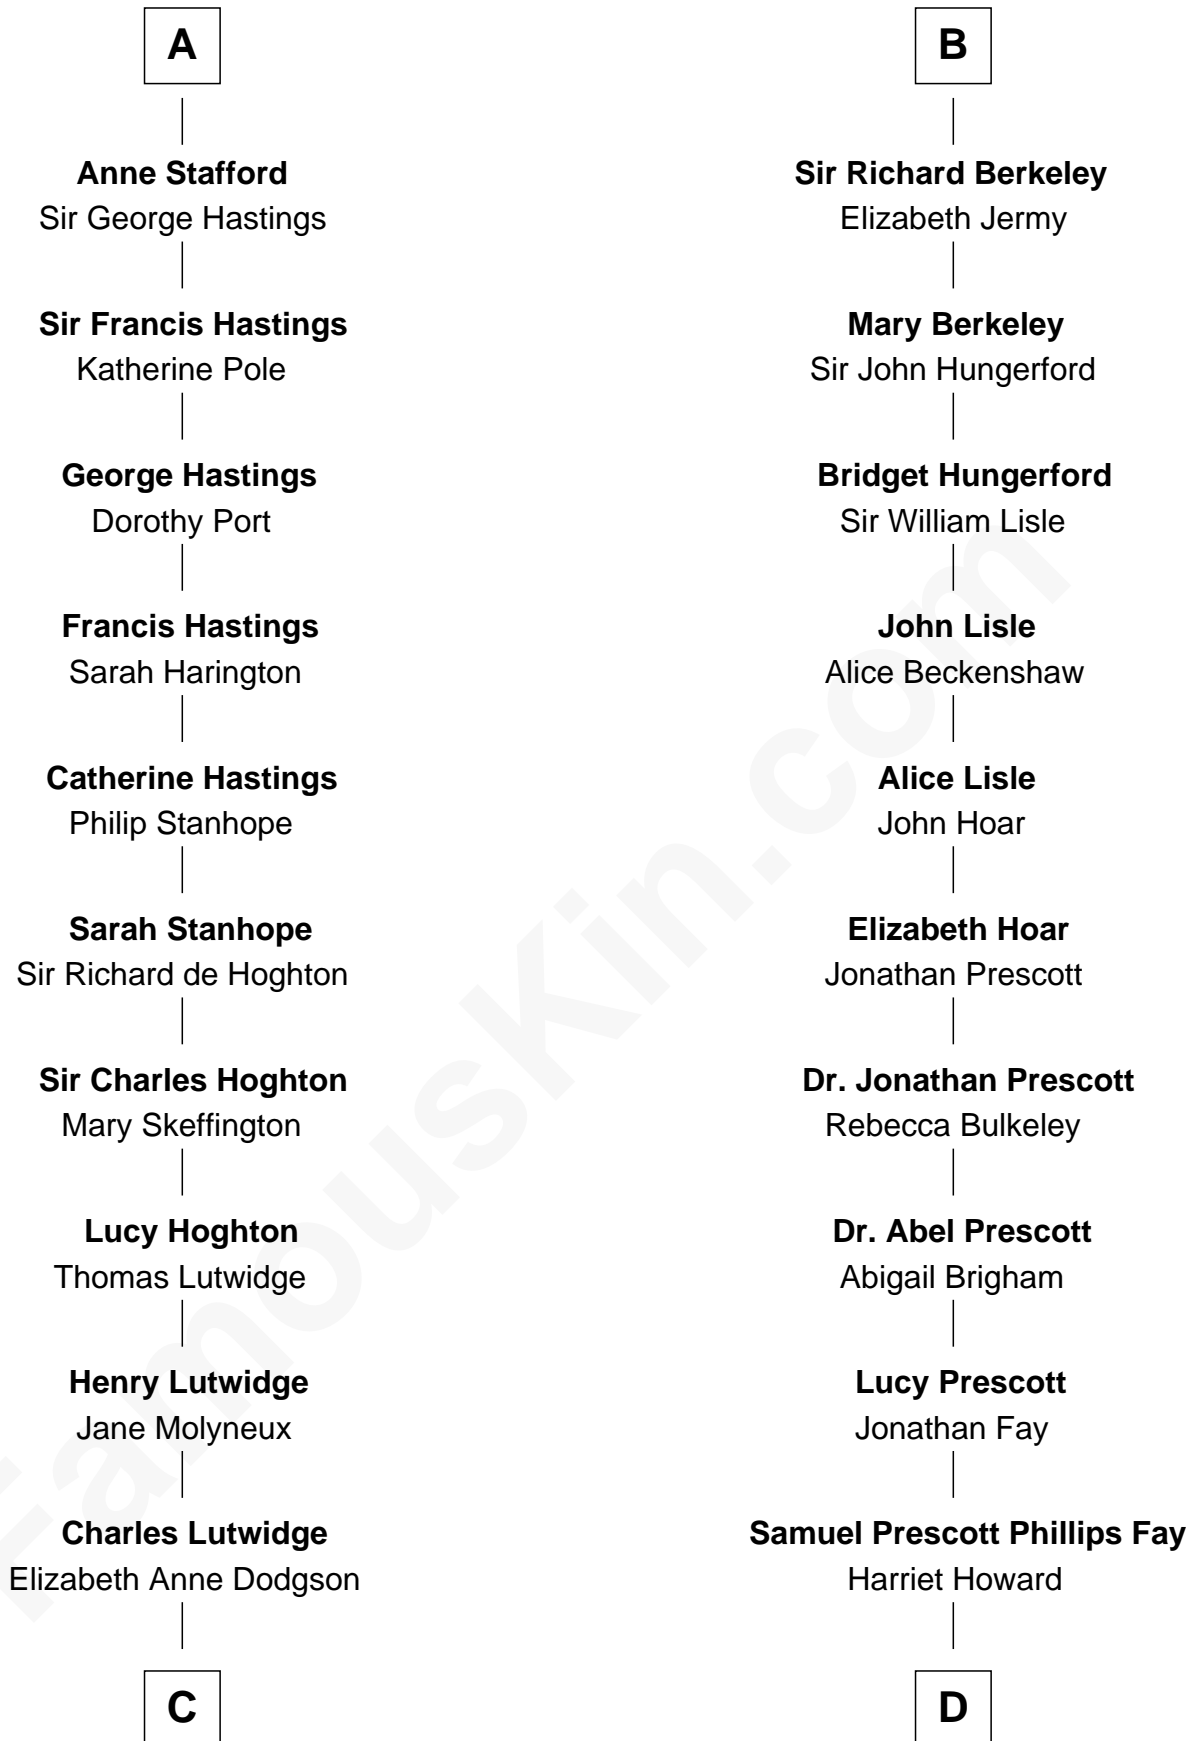

FamousKin.com

Relationship Chart of

Lewis Carroll

Author of Alice in Wonderland

18th cousin 3 times removed of

George H. W. Bush

41st U.S. President

Sir Maurice de Berkeley

Eve la Zouche

C

Frances Jane Lutwidge

Rev. Charles Dodgson

Lewis Carroll

Author of Alice in Wonderland

D

Samuel Howard Fay