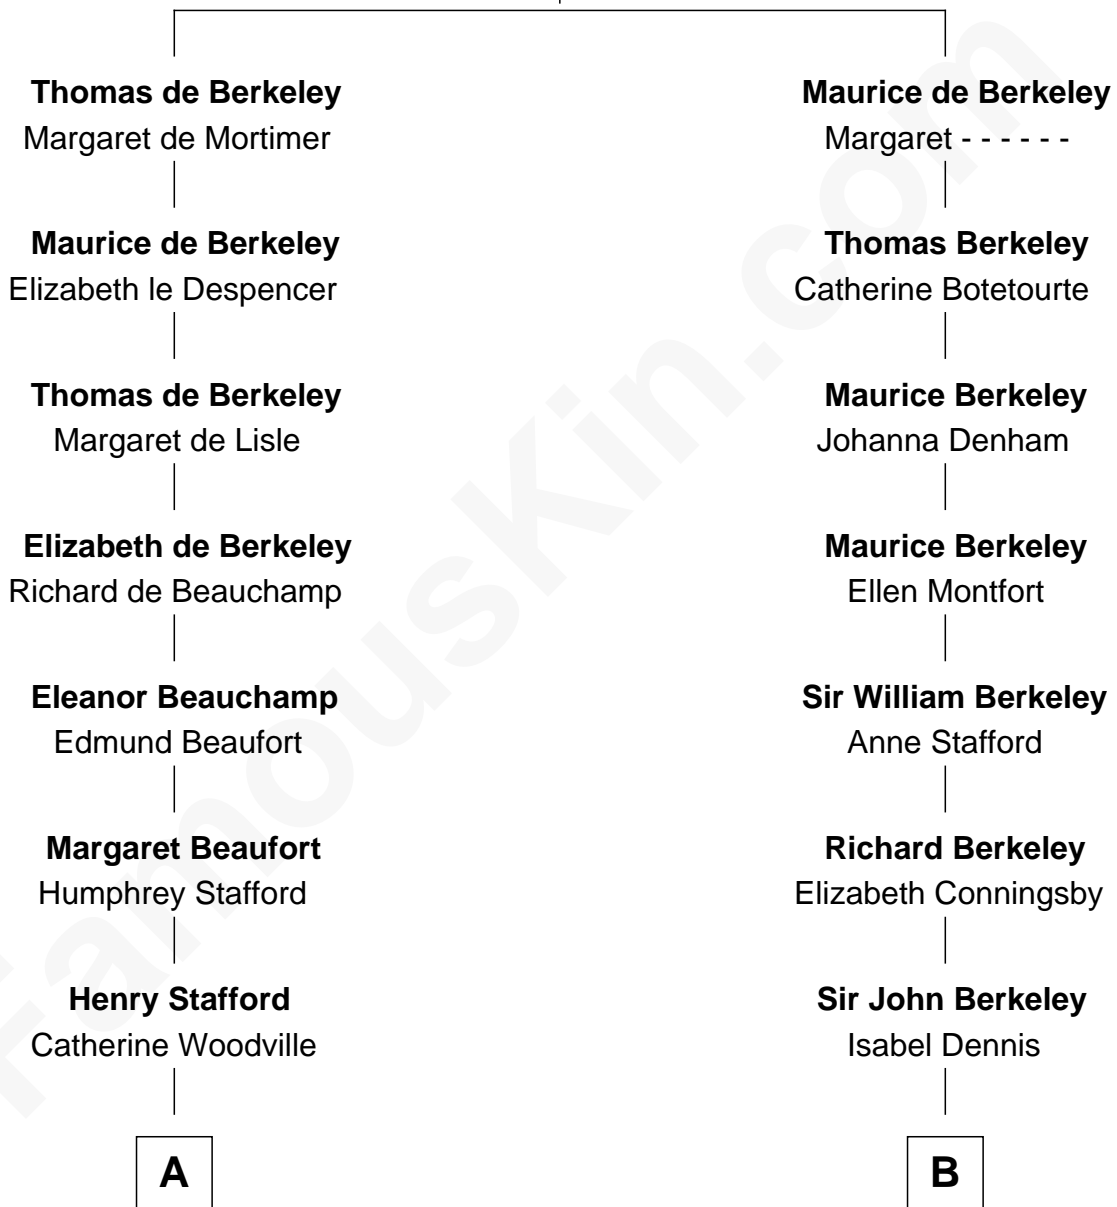

FamousKin.com

Relationship Chart of

Lewis Carroll

Author of Alice in Wonderland

18th cousin 3 times removed of

George H. W. Bush

41st U.S. President

Sir Maurice de Berkeley

Eve la Zouche

C

Frances Jane Lutwidge

Rev. Charles Dodgson

Lewis Carroll

Author of Alice in Wonderland

D

Samuel Howard Fay

Susan Montfort Shellman

Harriet Eleanor Fay

Rev. James Smith Bush

Samuel Prescott Bush

Flora Sheldon

Prescott Sheldon Bush

Dorothy Wear Walker

George H. W. Bush

41st U.S. President

FamousKin.com