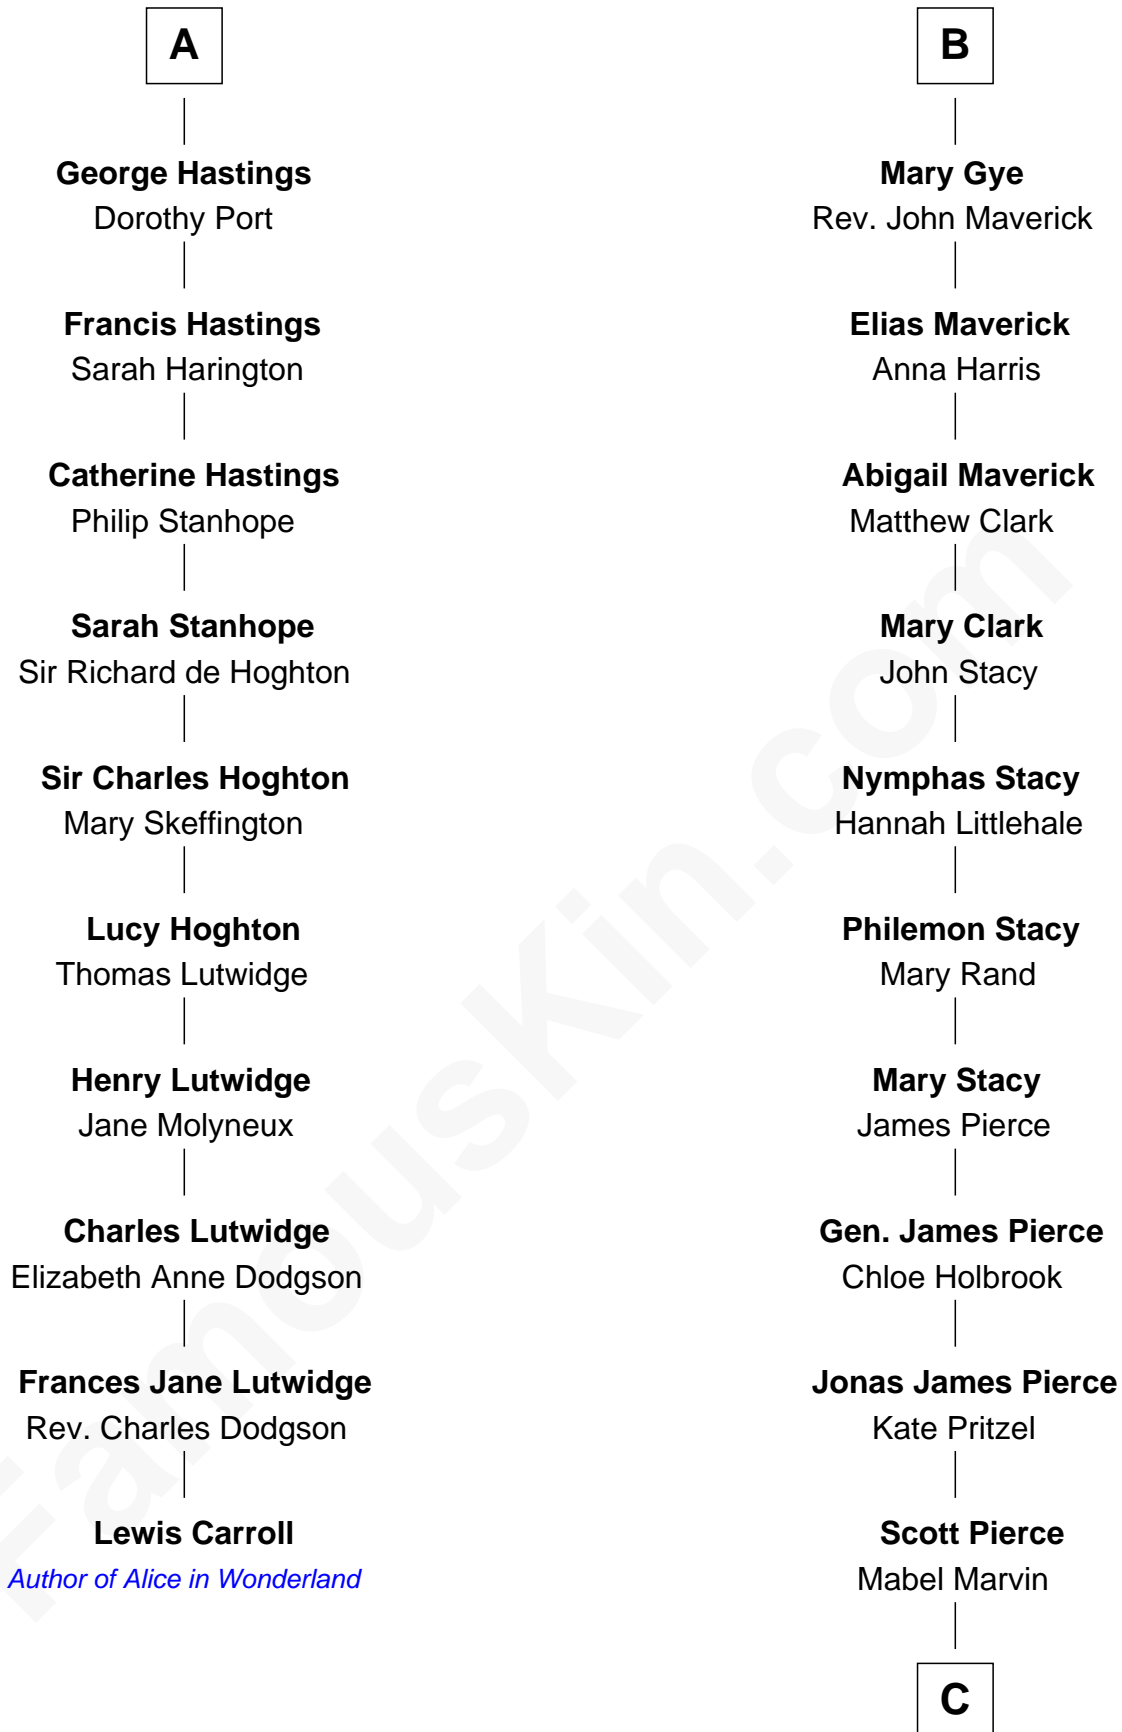

## Relationship Chart of

### Lewis Carroll

*Author of Alice in Wonderland*

16th cousin 2 times removed of

### Barbara (Pierce) Bush

*First Lady of President George H.W. Bush*

**C**

**Marvin Pierce**  
Pauline Robinson

**Barbara (Pierce) Bush**  
*First Lady of George H.W. Bush*

FamousKin.com