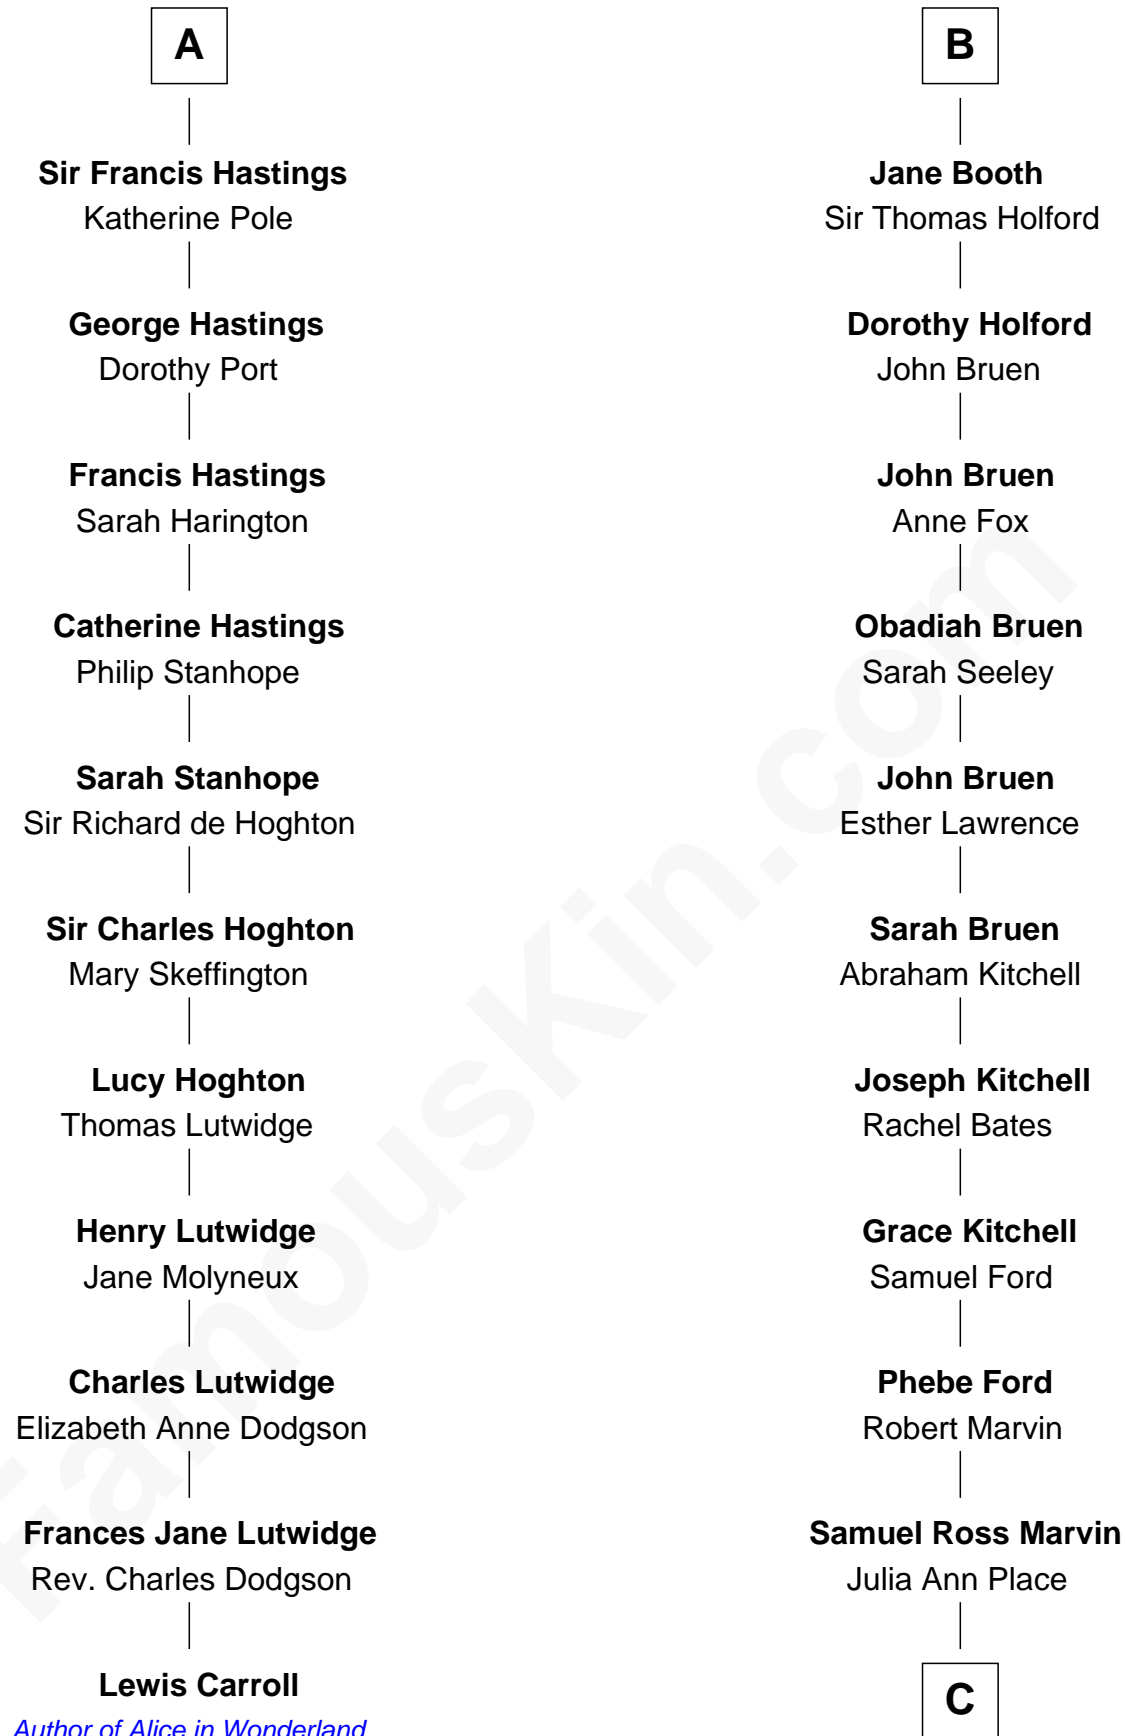

FamousKin.com

Relationship Chart of

Lewis Carroll

Author of Alice in Wonderland

17th cousin 3 times removed of

Barbara (Pierce) Bush

First Lady of President George H.W. Bush

Sir Robert de Holland

Maude la Zouche

C

Jerome Place Marvin

Martha Ann Stokes

Mabel Marvin

Scott Pierce

Marvin Pierce

Pauline Robinson