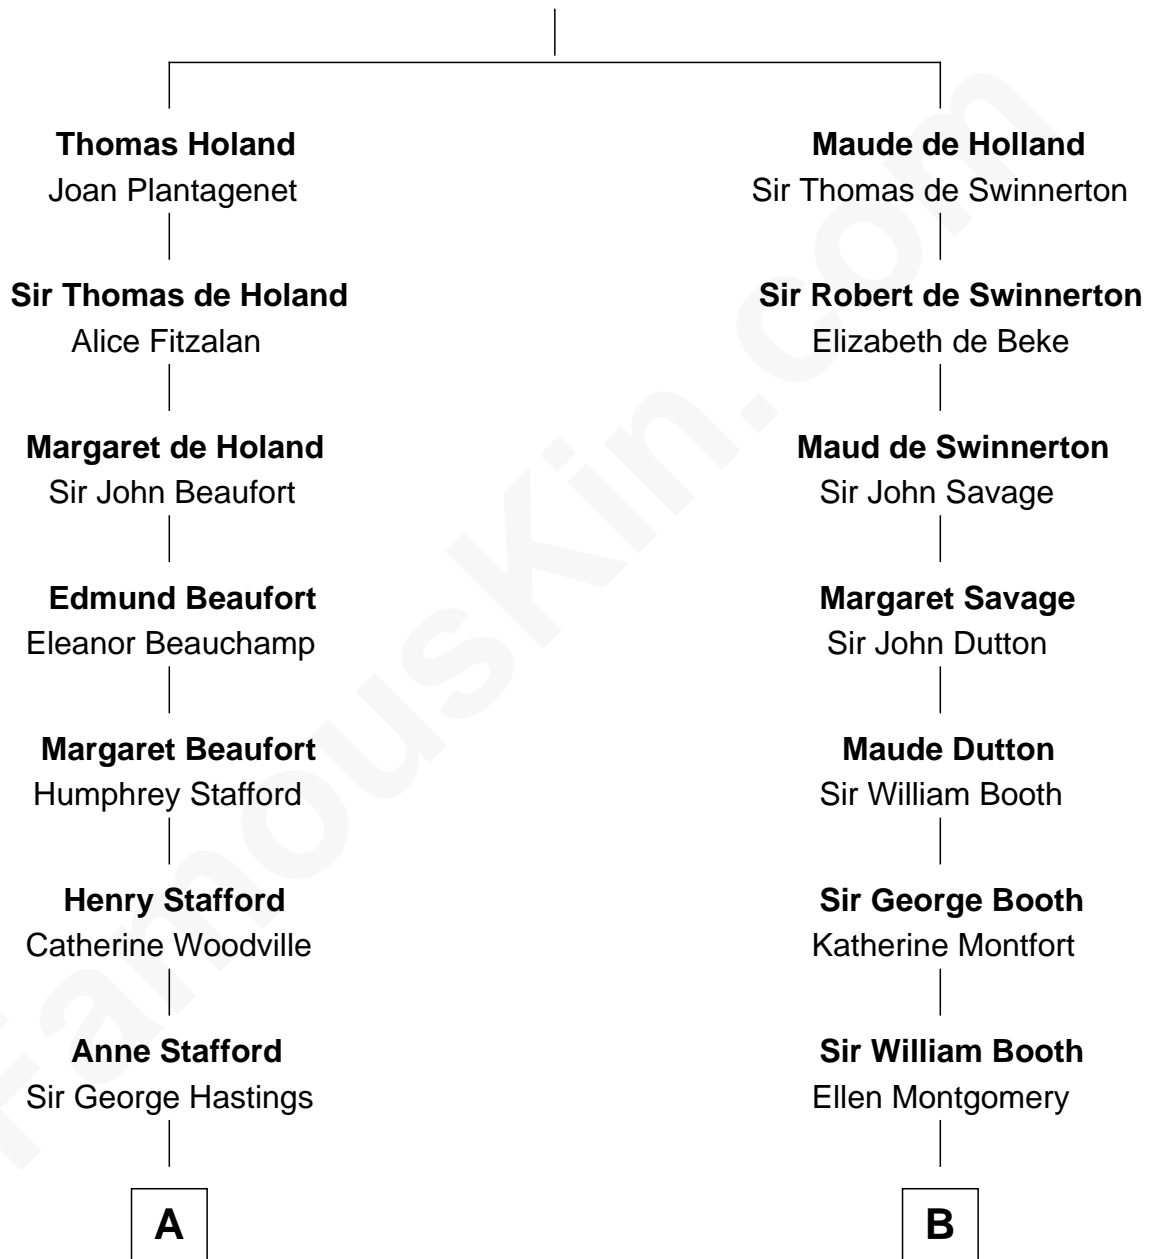

FamousKin.com

Relationship Chart of

Lewis Carroll

Author of Alice in Wonderland

17th cousin 3 times removed of

Barbara (Pierce) Bush

First Lady of President George H.W. Bush

Sir Robert de Holland

Maude la Zouche

C

Jerome Place Marvin

Martha Ann Stokes

Mabel Marvin

Scott Pierce

Marvin Pierce

Pauline Robinson

Barbara (Pierce) Bush

First Lady of George H.W. Bush

FamousKin.com