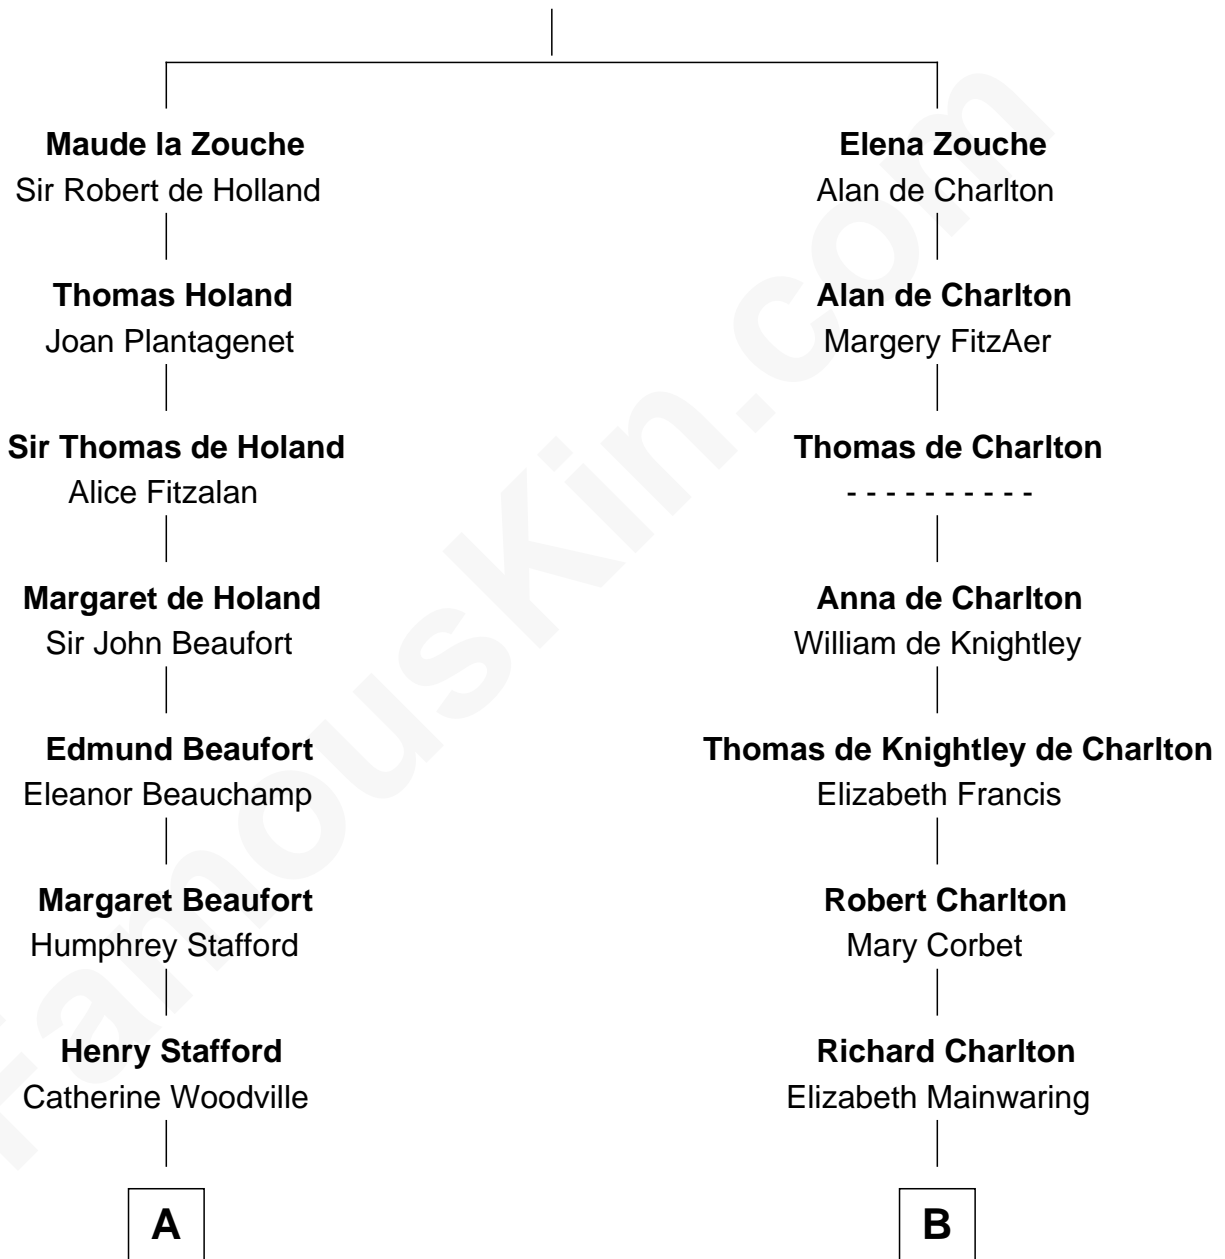

FamousKin.com

Relationship Chart of

Lewis Carroll

Author of Alice in Wonderland

18th cousin 3 times removed of

Bette Davis

Movie Actress

Sir Alan la Zouche

Eleanor de Segrave

C

Frances Jane Lutwidge

Rev. Charles Dodgson

Lewis Carroll

Author of Alice in Wonderland

D

Benjamin W. Bailey

Latta Hopkins

Harriet Jane Bailey

Charles Otis Thompson

Harriet Eugenia Thompson

William Aaron Favor

Ruth Augusta Favor

Harlow Morrell Davis

Bette Davis