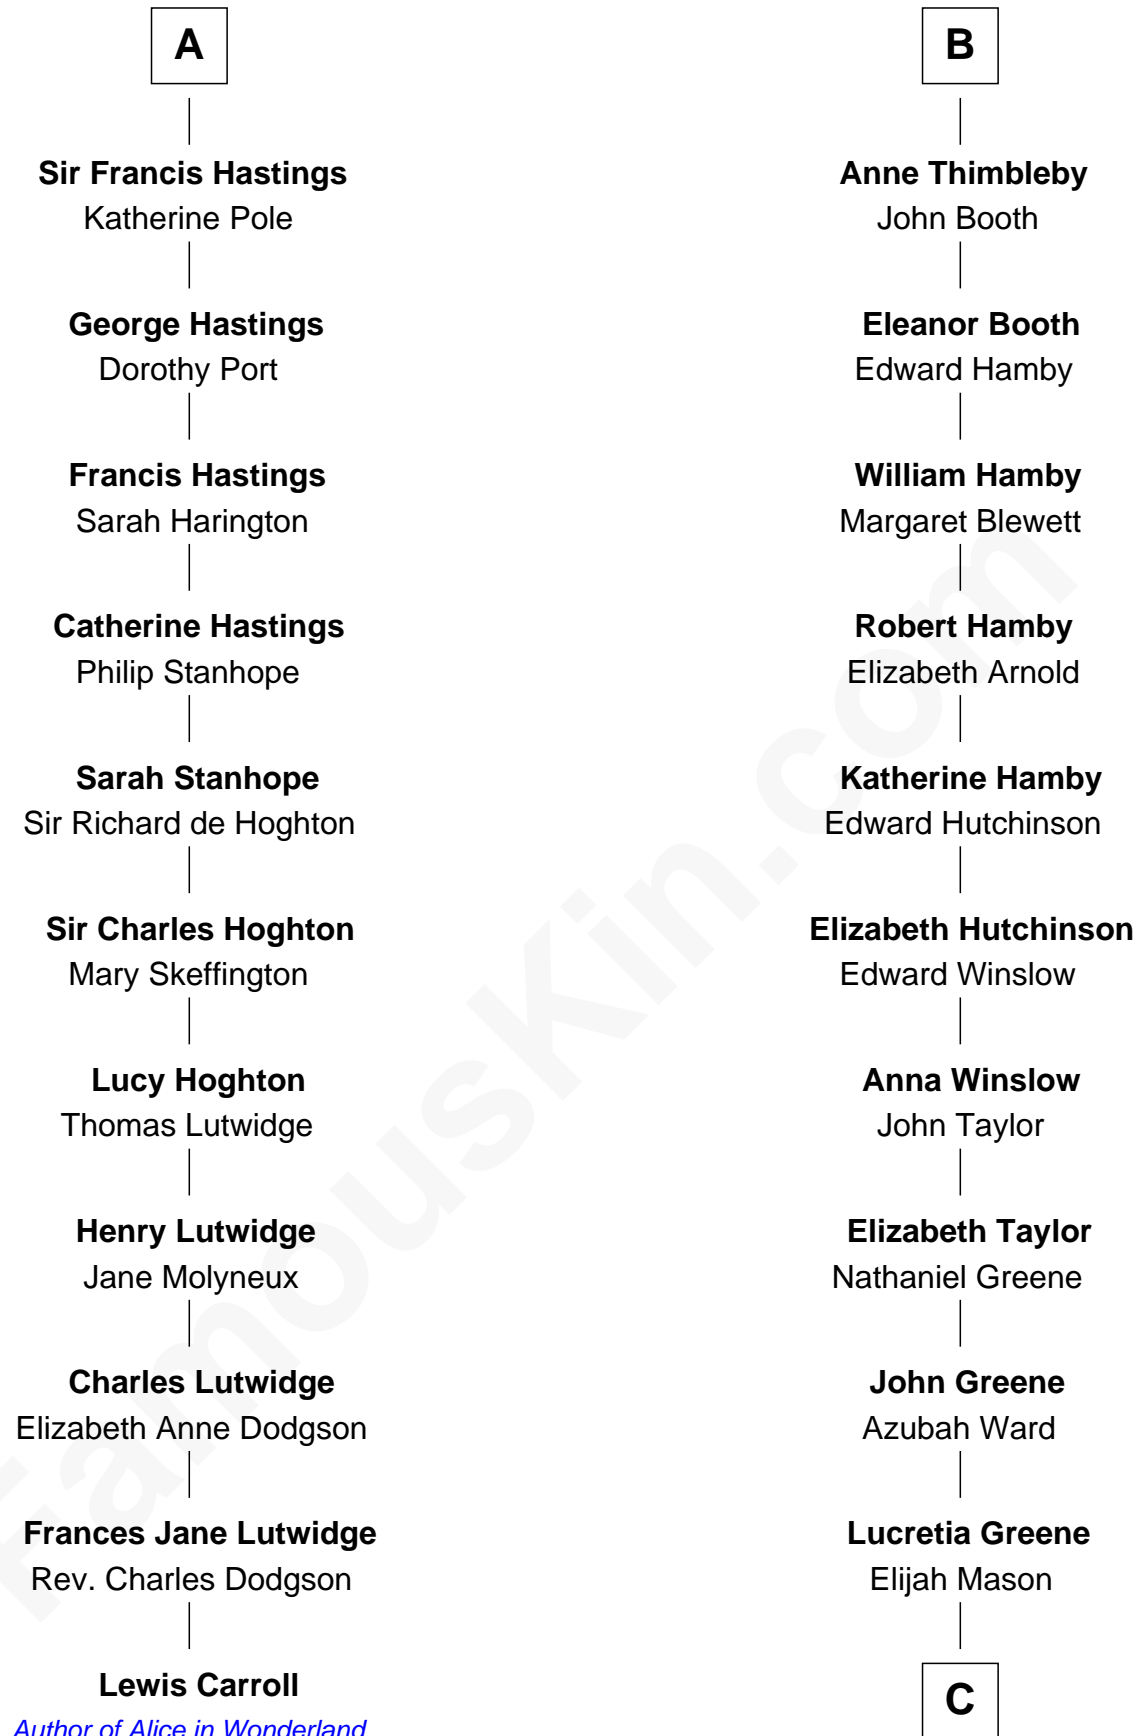

FamousKin.com

Relationship Chart of

Lewis Carroll

Author of Alice in Wonderland

17th cousin 1 time removed of

Lucretia (Rudolph) Garfield

First Lady of President James Garfield

C

Arabella Greene Mason

Zebulon Rudolph

Lucretia (Rudolph) Garfield

First Lady of James Garfield

FamousKin.com