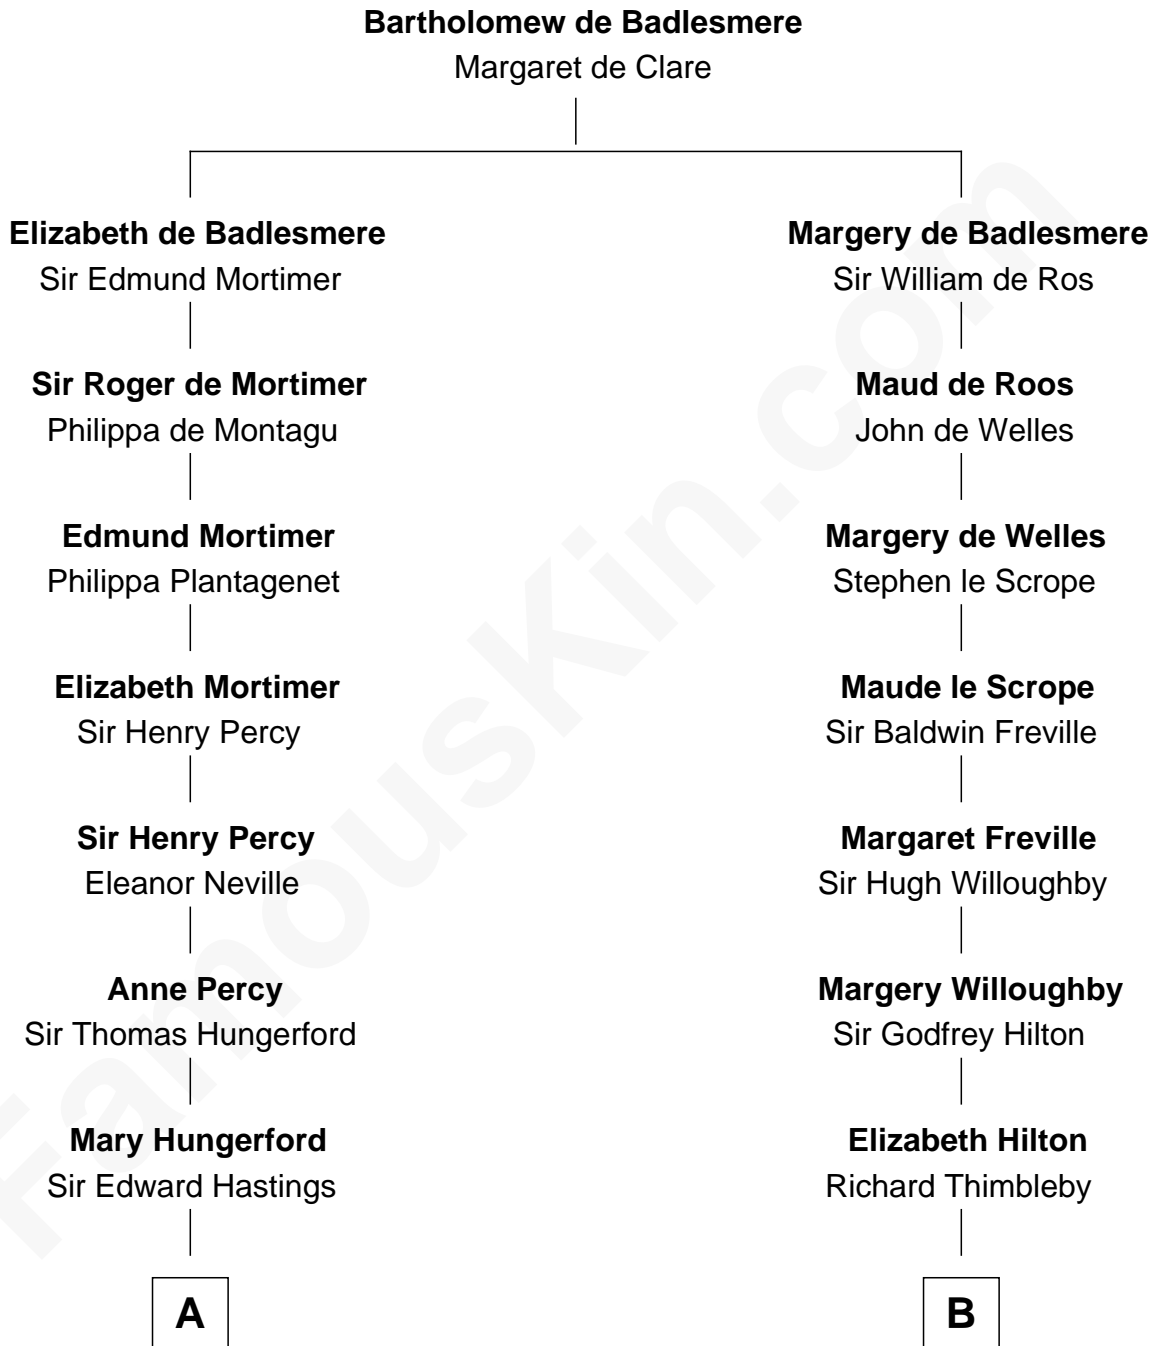

## Relationship Chart of

### Lewis Carroll

*Author of Alice in Wonderland*

18th cousin of

### Lucretia (Rudolph) Garfield

*First Lady of President James Garfield*

**C**

**Frances Jane Lutwidge**

Rev. Charles Dodgson

**Lewis Carroll**

*Author of Alice in Wonderland*

**D**