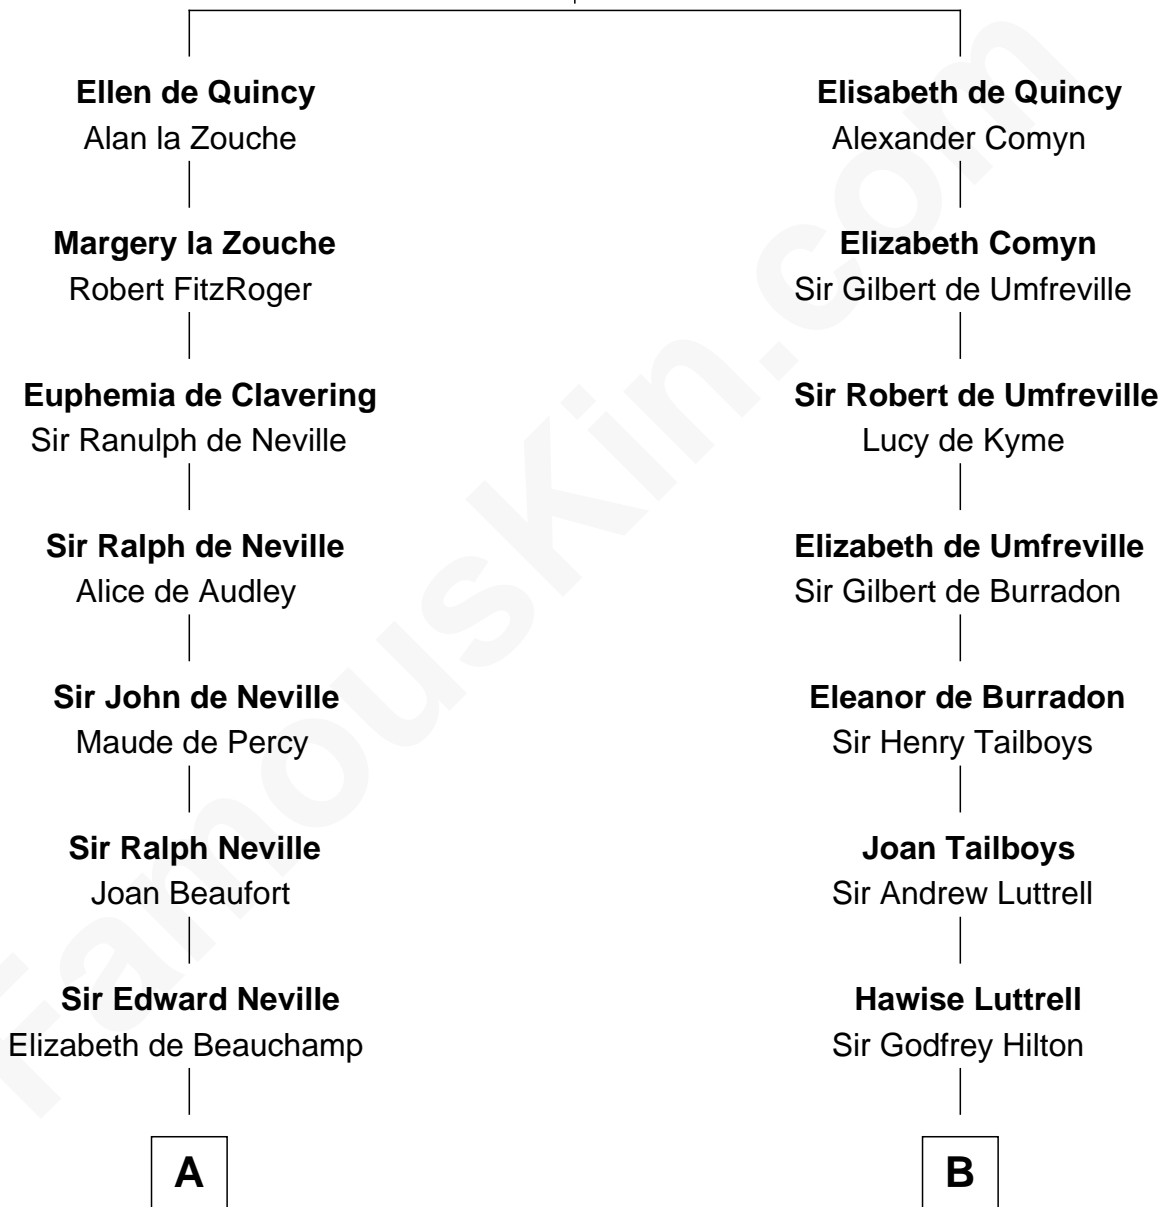

FamousKin.com

Relationship Chart of

Lewis Carroll

Author of Alice in Wonderland

19th cousin 1 time removed of

Lucretia (Rudolph) Garfield

First Lady of President James Garfield

Sir Roger de Quincy

Helen of Galloway

C

Charles Lutwidge
Elizabeth Anne Dodgson

Frances Jane Lutwidge
Rev. Charles Dodgson

Lewis Carroll
Author of Alice in Wonderland

D

John Greene
Azubah Ward

Lucretia Greene
Elijah Mason

Arabella Greene Mason
Zebulon Rudolph

Lucretia (Rudolph) Garfield
First Lady of James Garfield

FamousKin.com