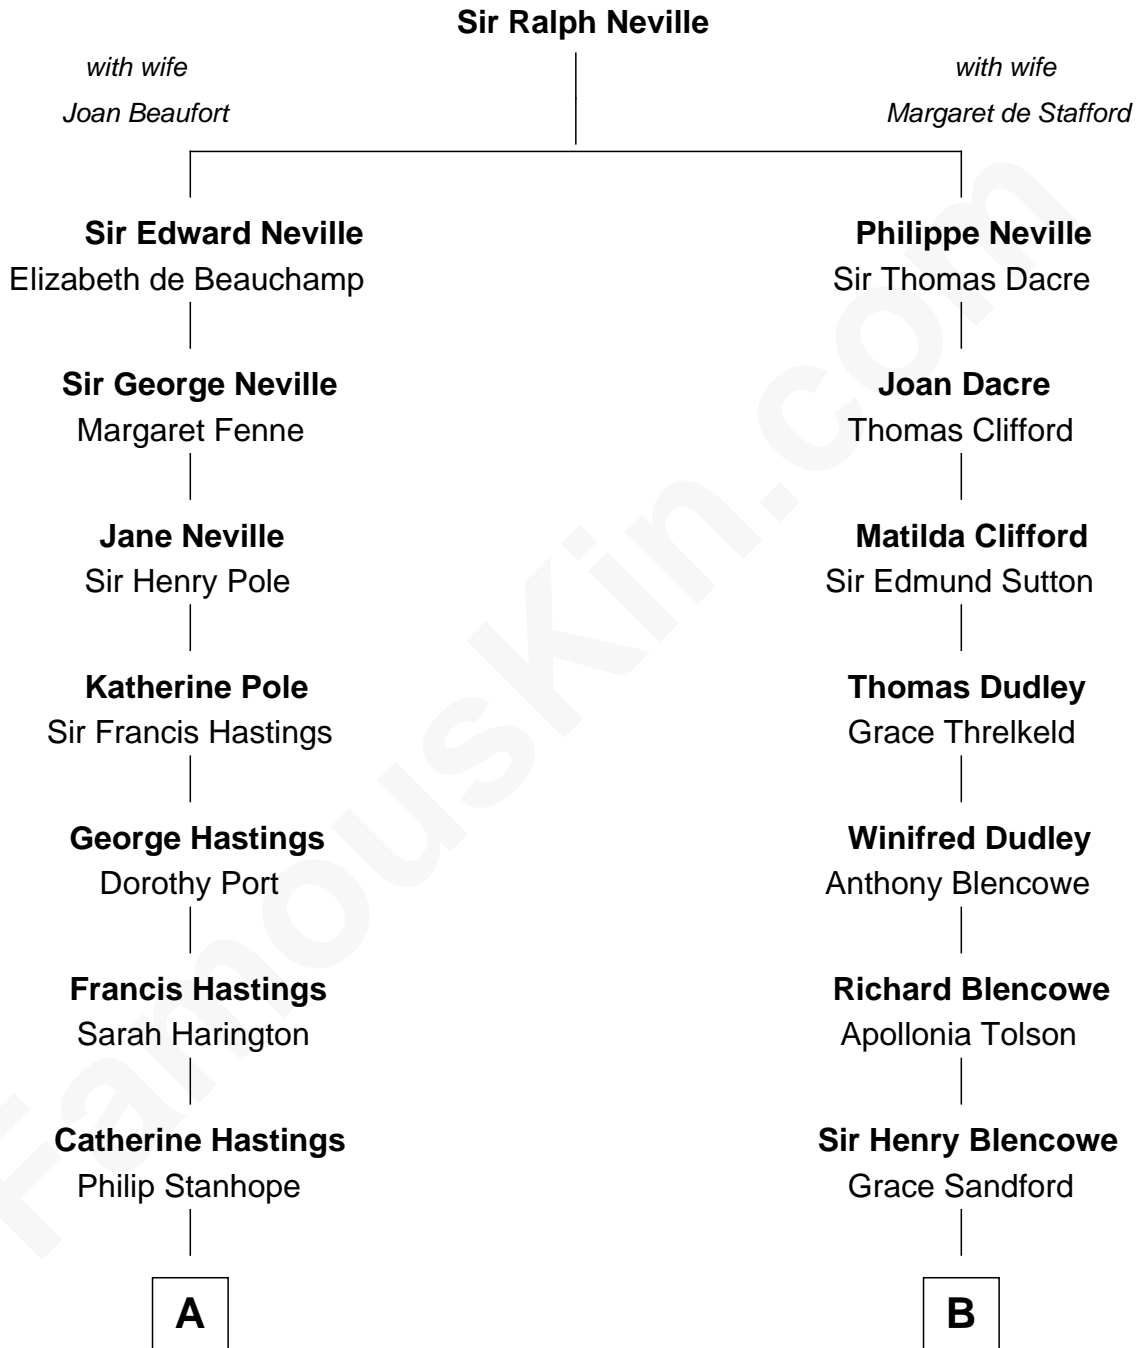

FamousKin.com

Relationship Chart of Lewis Carroll

Author of Alice in Wonderland

13th cousin 7 times removed of

Paris Hilton

Socialite and TV Personality

C

—
Mary Adelaide Barron
Conrad Nicholson Hilton