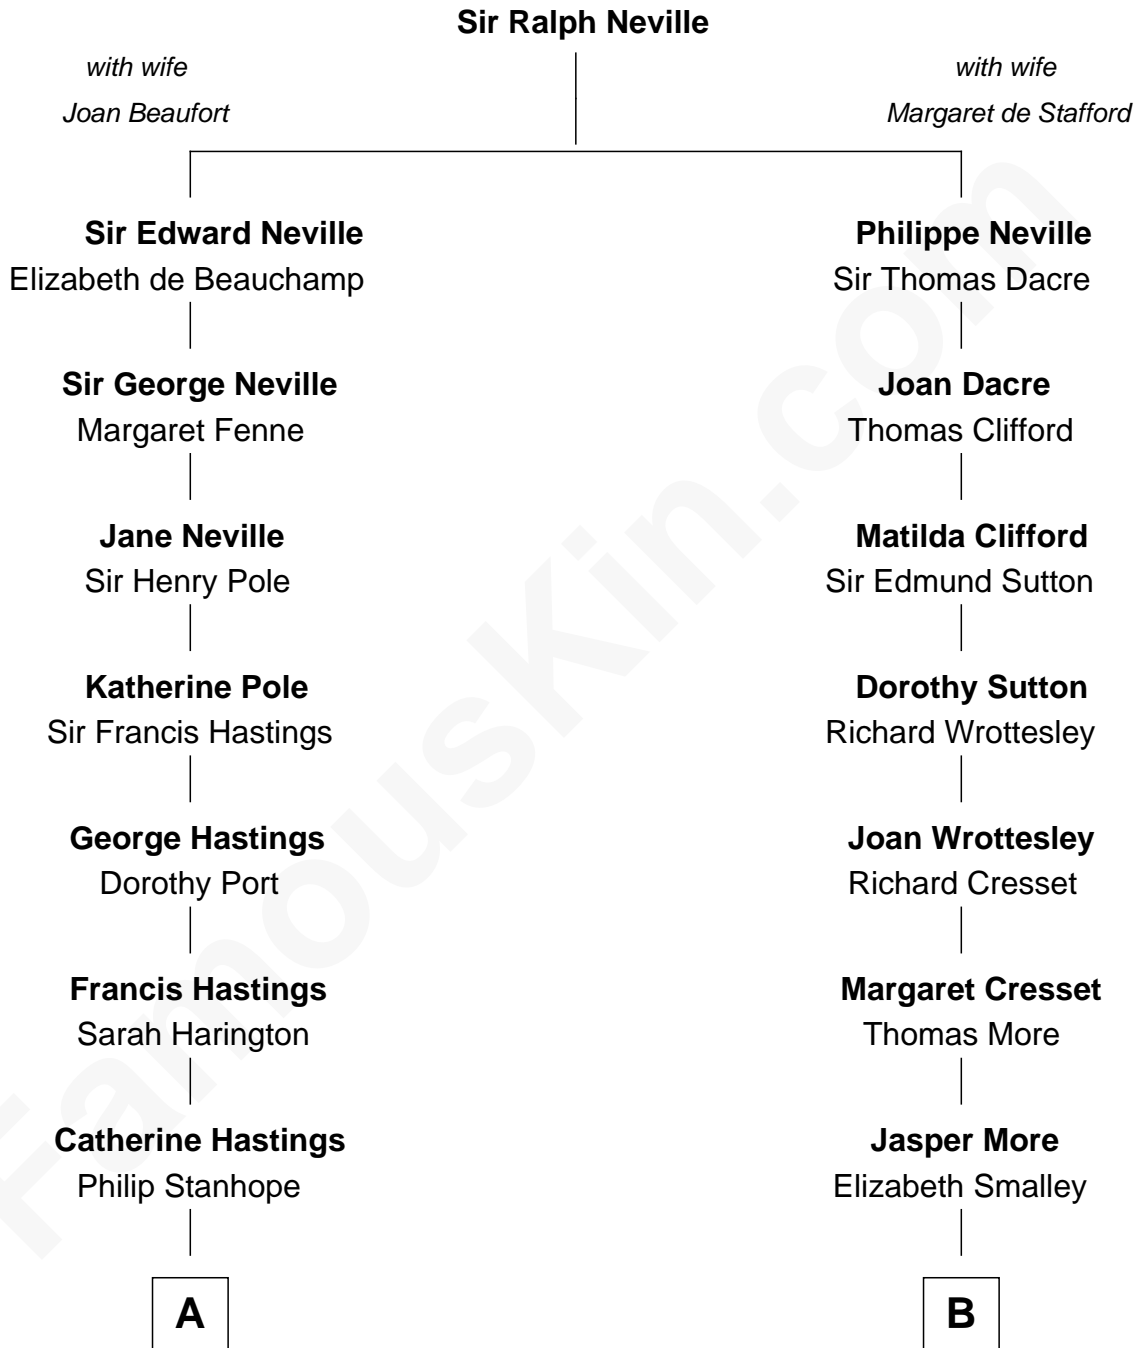

FamousKin.com

Relationship Chart of

Lewis Carroll

Author of Alice in Wonderland

8th cousin 5 times removed of

Richard More

(c1614 - c1696) Mayflower passenger 1620

MAYFLOWER

A

Sarah Stanhope
Sir Richard de Hoghton

Sir Charles Hoghton
Mary Skeffington

Lucy Hoghton
Thomas Lutwidge

Henry Lutwidge
Jane Molyneux

Charles Lutwidge
Elizabeth Anne Dodgson

Frances Jane Lutwidge
Rev. Charles Dodgson

Lewis Carroll
Author of Alice in Wonderland

B

Katherine More
Col. Samuel More

Richard More
Mayflower passenger 1620