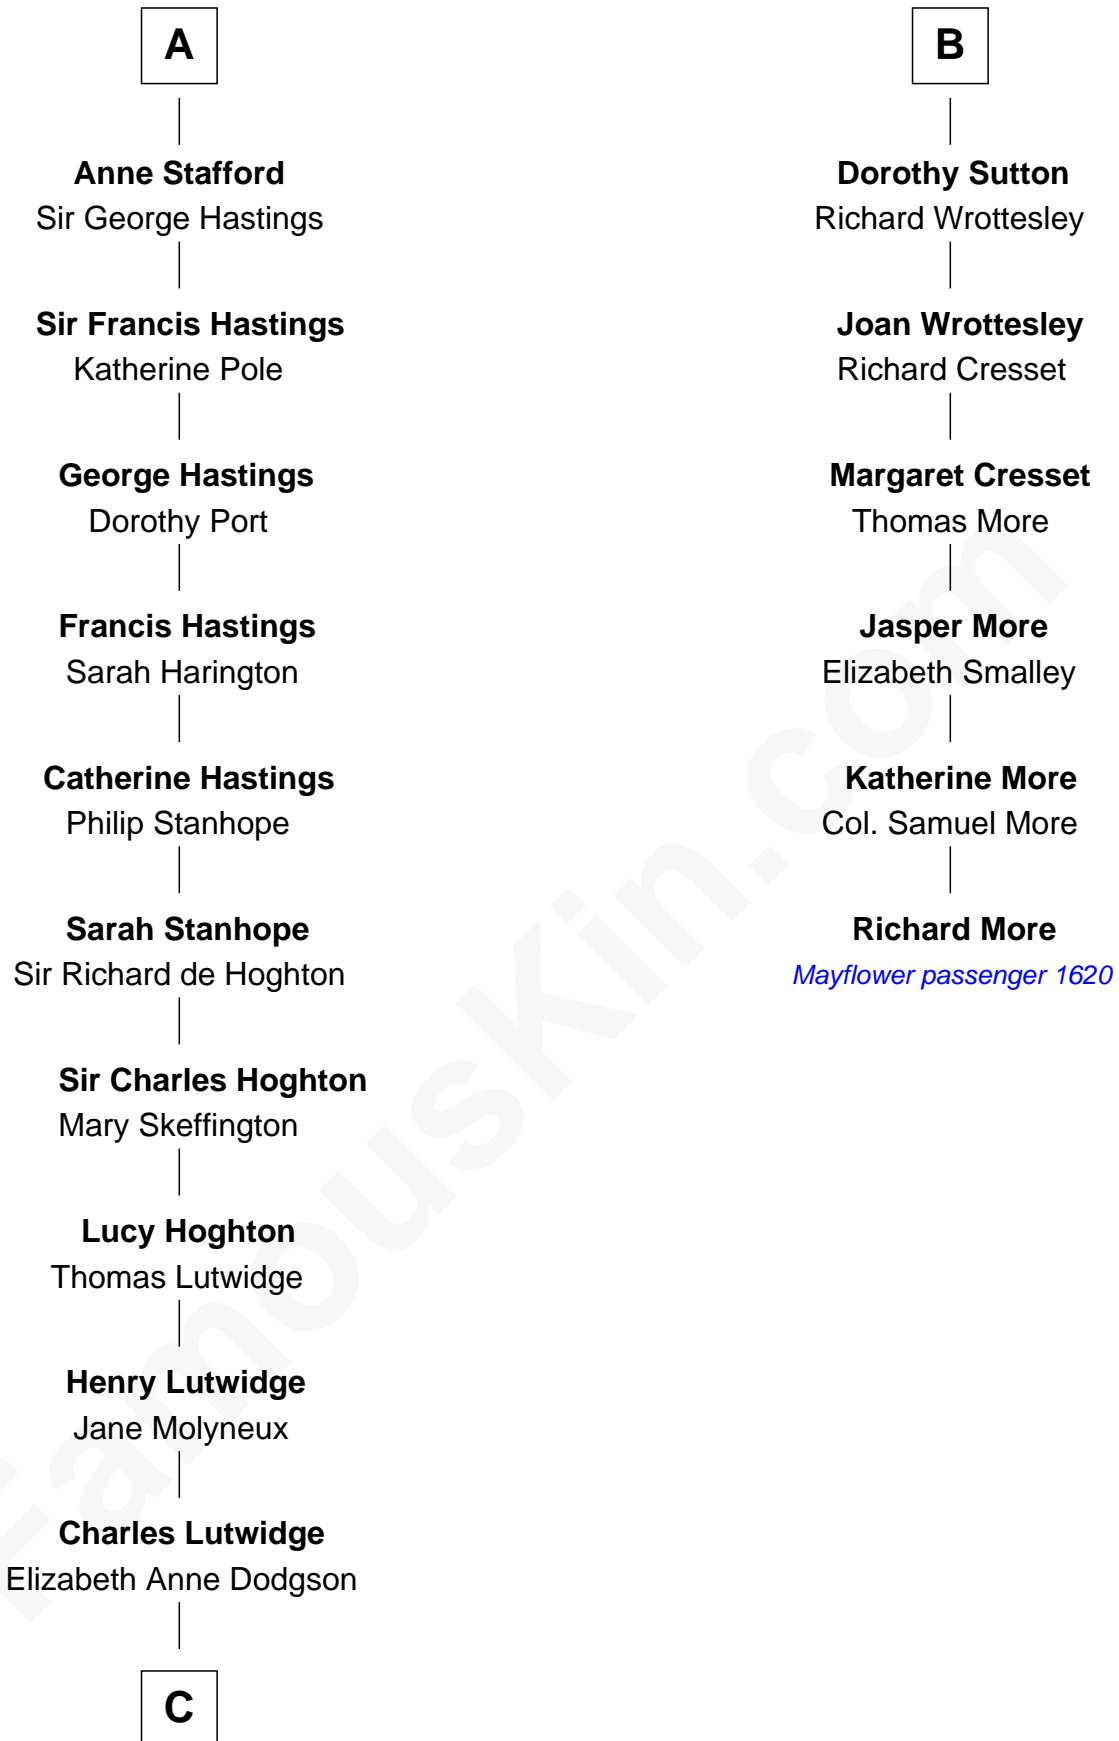

FamousKin.com

Relationship Chart of

Lewis Carroll

Author of Alice in Wonderland

12th cousin 6 times removed of

Richard More

(c1614 - c1696) Mayflower passenger 1620

MAYFLOWER

C

—
Frances Jane Lutwidge

Rev. Charles Dodgson

—
Lewis Carroll

Author of Alice in Wonderland

FamousKin.com