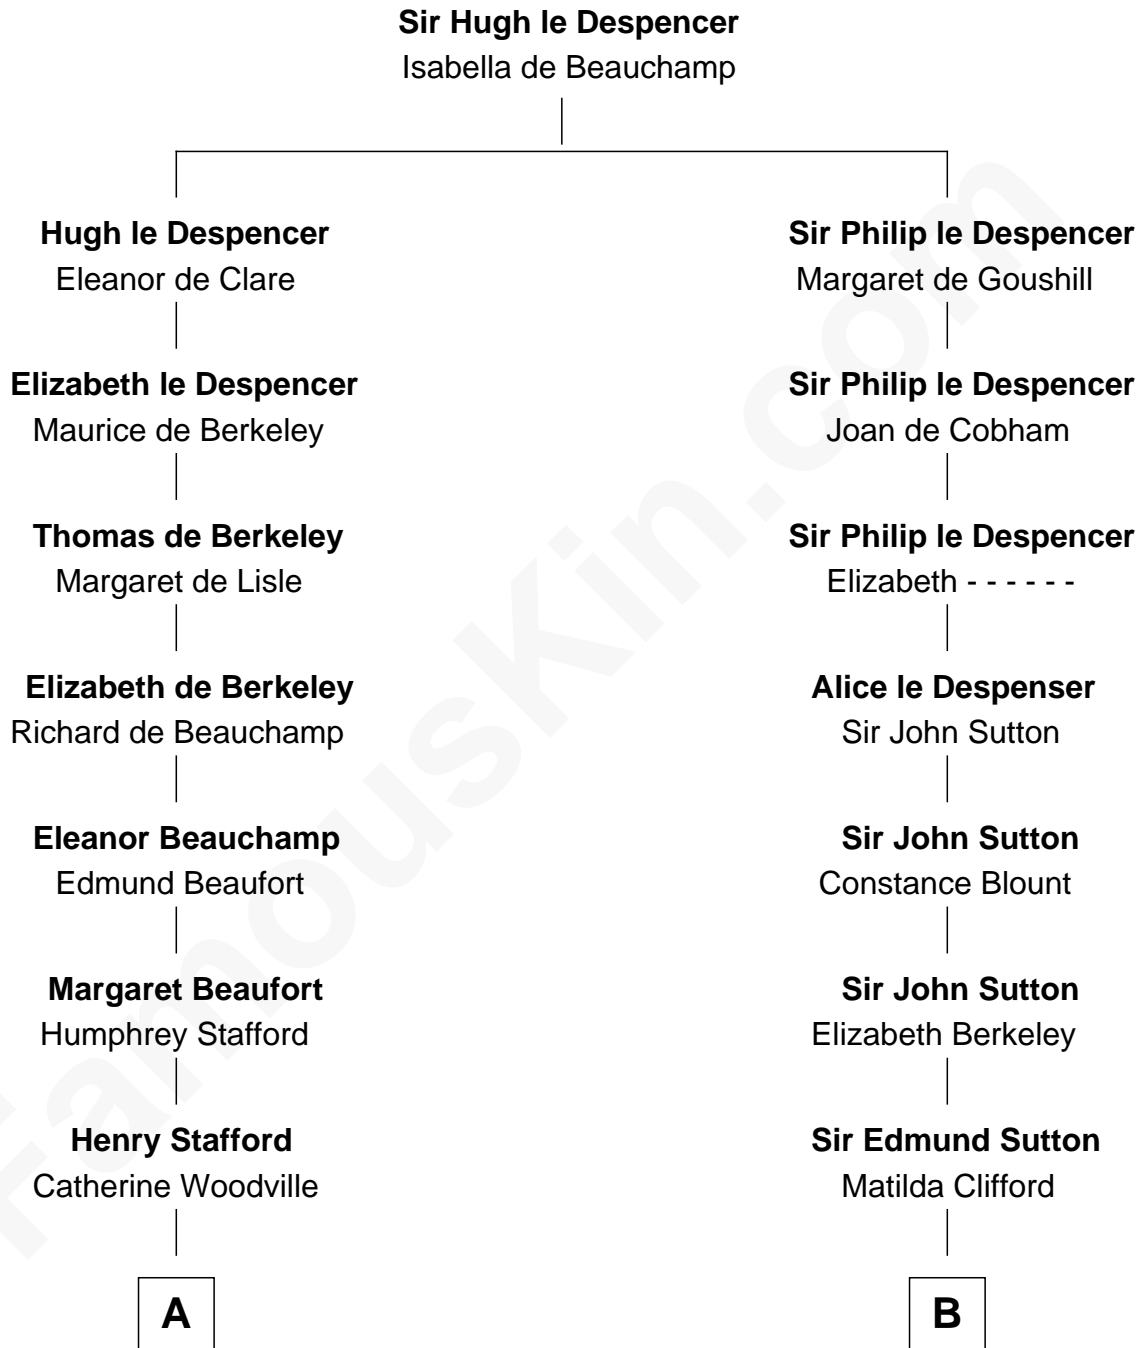

FamousKin.com

Relationship Chart of

Lewis Carroll

Author of Alice in Wonderland

12th cousin 6 times removed of

Richard More

(c1614 - c1696) Mayflower passenger 1620

MAYFLOWER

C

—
Frances Jane Lutwidge

Rev. Charles Dodgson

—
Lewis Carroll

Author of Alice in Wonderland

FamousKin.com