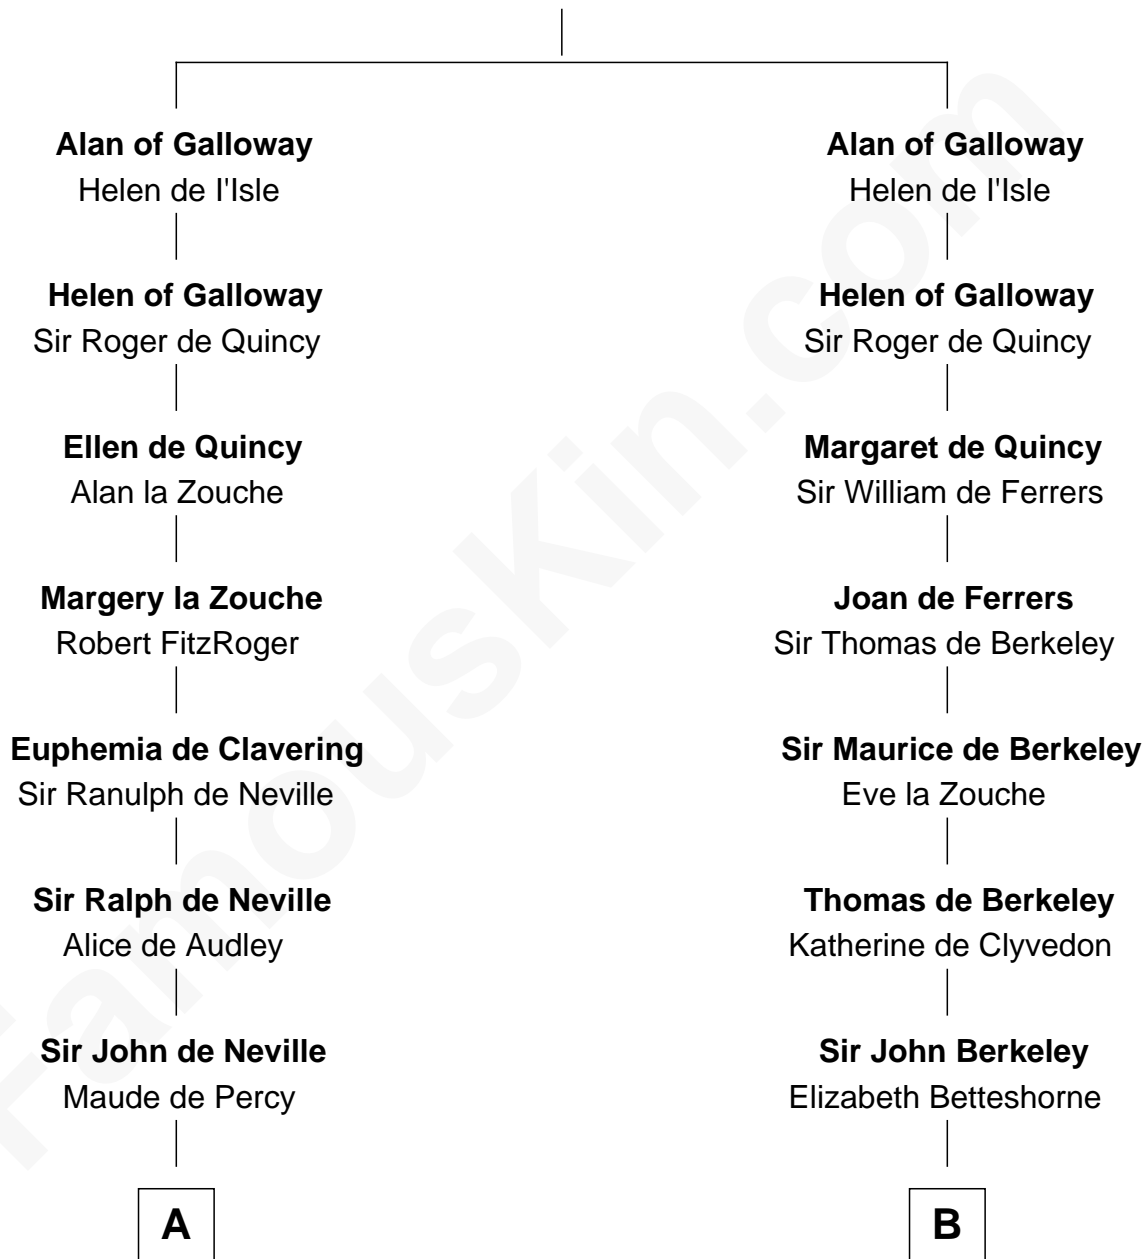

FamousKin.com

Relationship Chart of Lewis Carroll

Author of Alice in Wonderland

18th cousin 3 times removed of

Bathsheba (Ruggles) Spooner

First woman executed for murder in U.S. by non-British government

Roland of Galloway

Helena de Morville

C

Lucy Hoghton
Thomas Lutwidge

Henry Lutwidge
Jane Molyneux

Charles Lutwidge
Elizabeth Anne Dodgson

Frances Jane Lutwidge
Rev. Charles Dodgson

Lewis Carroll
Author of Alice in Wonderland

D

Timothy Dwight Ruggles
Bathsheba Bourne

Bathsheba (Ruggles) Spooner
First Woman Executed in U.S.