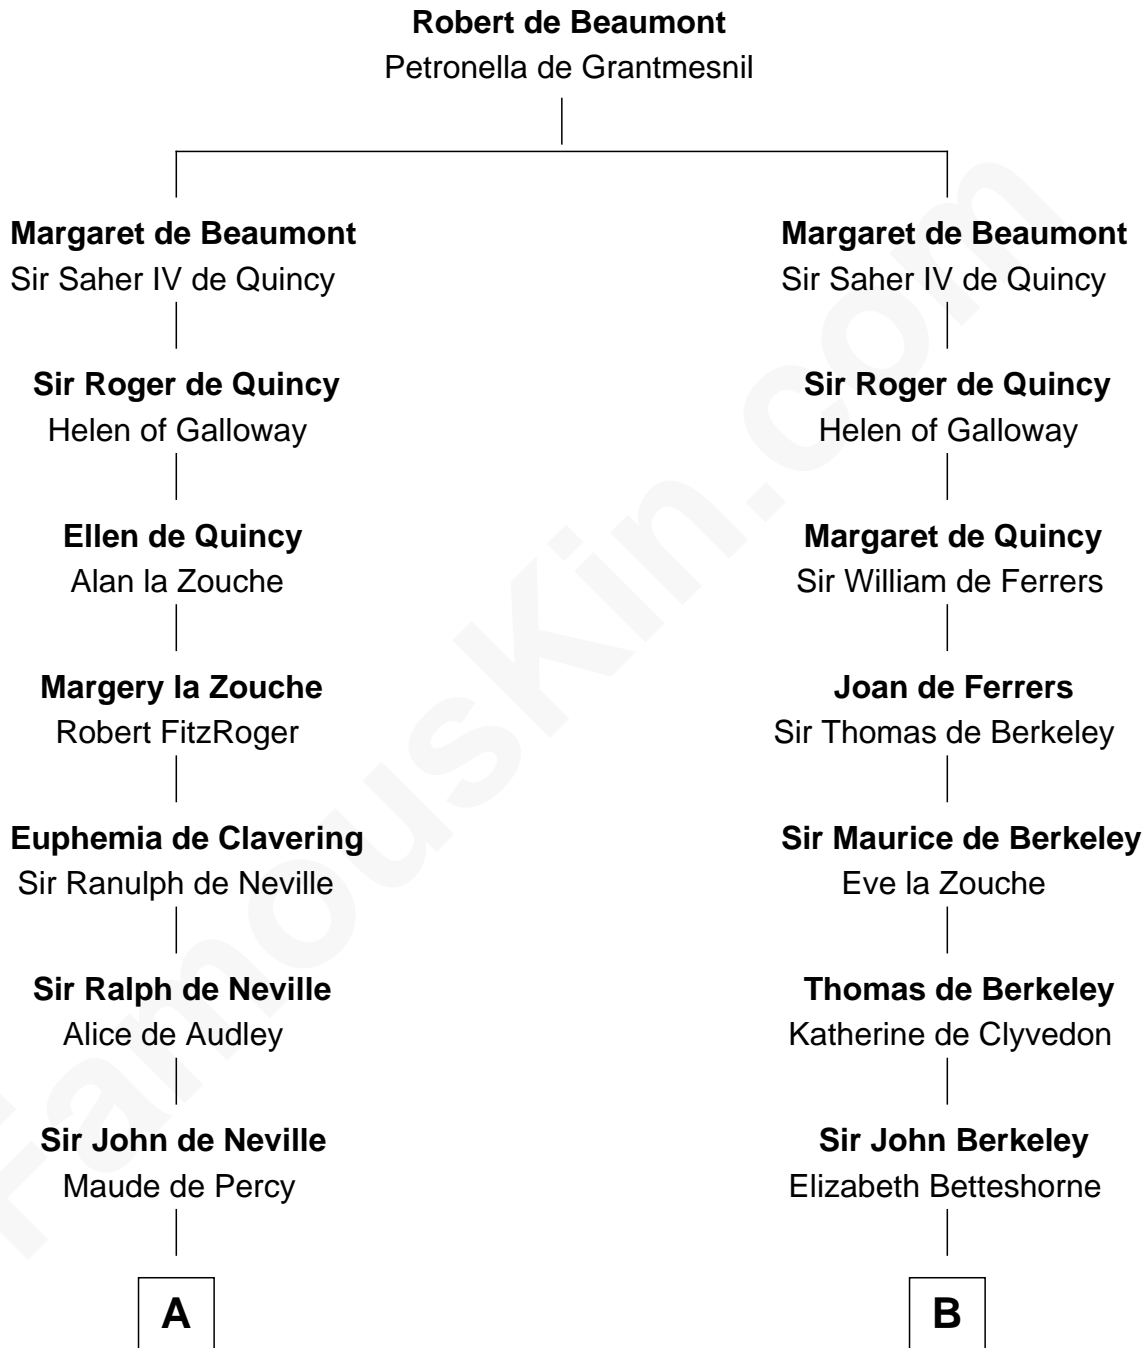

# FamousKin.com

## Relationship Chart of Lewis Carroll

*Author of Alice in Wonderland*

18th cousin 3 times removed of

## Bathsheba (Ruggles) Spooner

*First woman executed for murder in U.S. by non-British government*

**C**

**Lucy Hoghton**  
Thomas Lutwidge

**Henry Lutwidge**  
Jane Molyneux

**Charles Lutwidge**  
Elizabeth Anne Dodgson