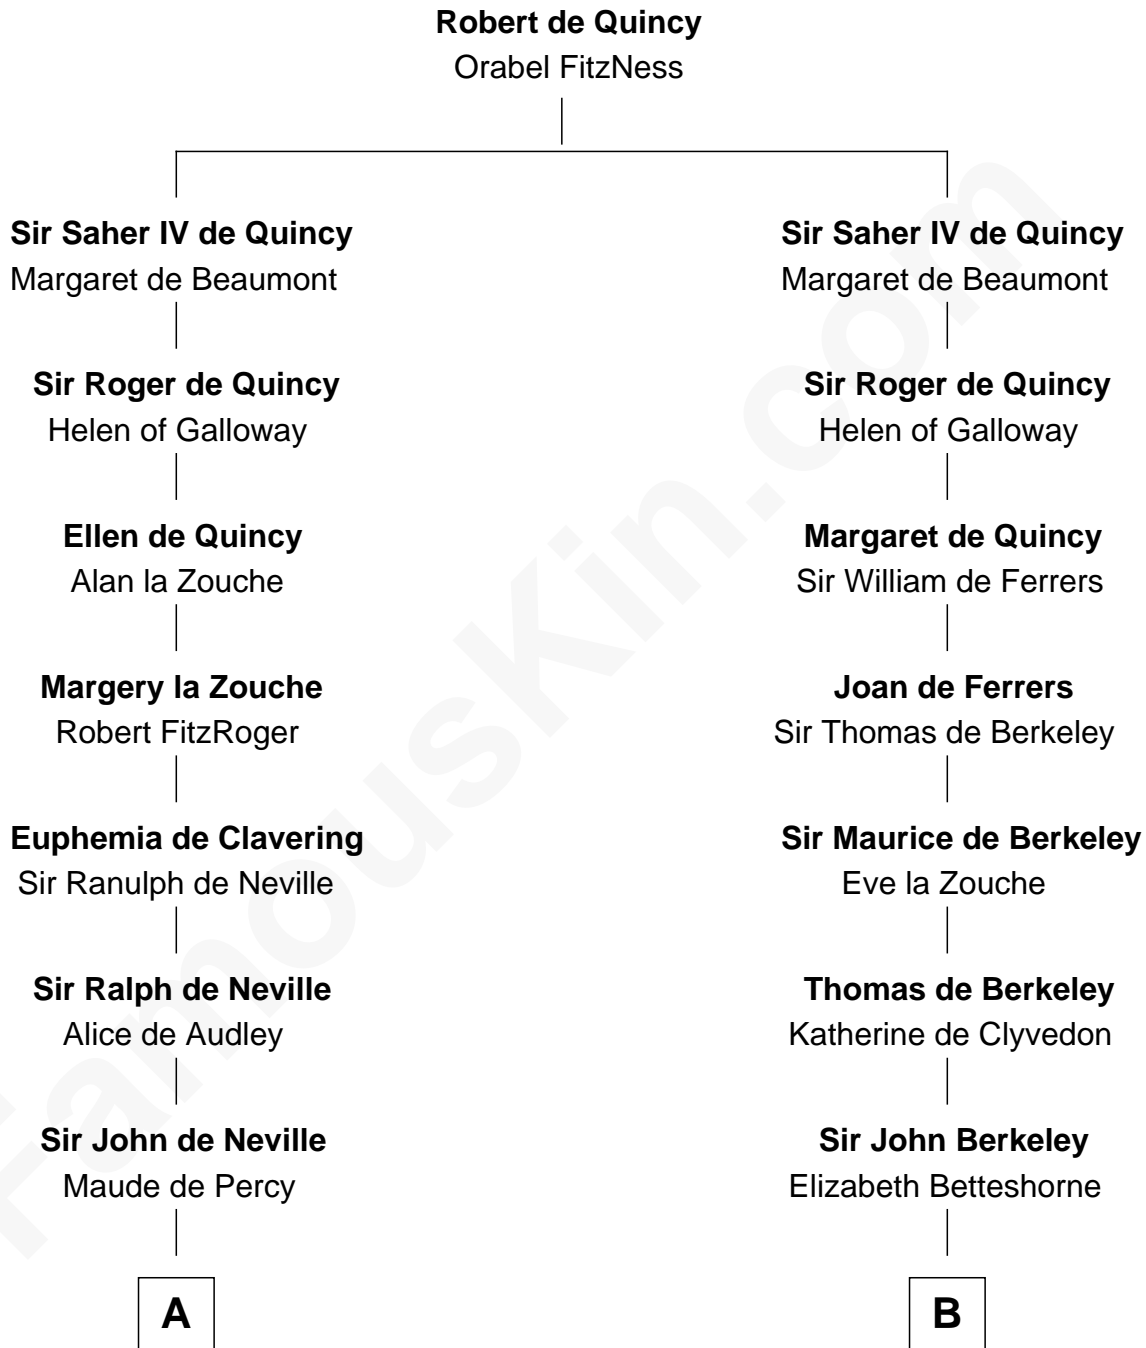

FamousKin.com

Relationship Chart of

Lewis Carroll

Author of Alice in Wonderland

18th cousin 3 times removed of

Bathsheba (Ruggles) Spooner

First woman executed for murder in U.S. by non-British government

C

Lucy Hoghton
Thomas Lutwidge

Henry Lutwidge
Jane Molyneux

Charles Lutwidge
Elizabeth Anne Dodgson

Frances Jane Lutwidge
Rev. Charles Dodgson

Lewis Carroll
Author of Alice in Wonderland

D

Timothy Dwight Ruggles
Bathsheba Bourne

Bathsheba (Ruggles) Spooner
First Woman Executed in U.S.