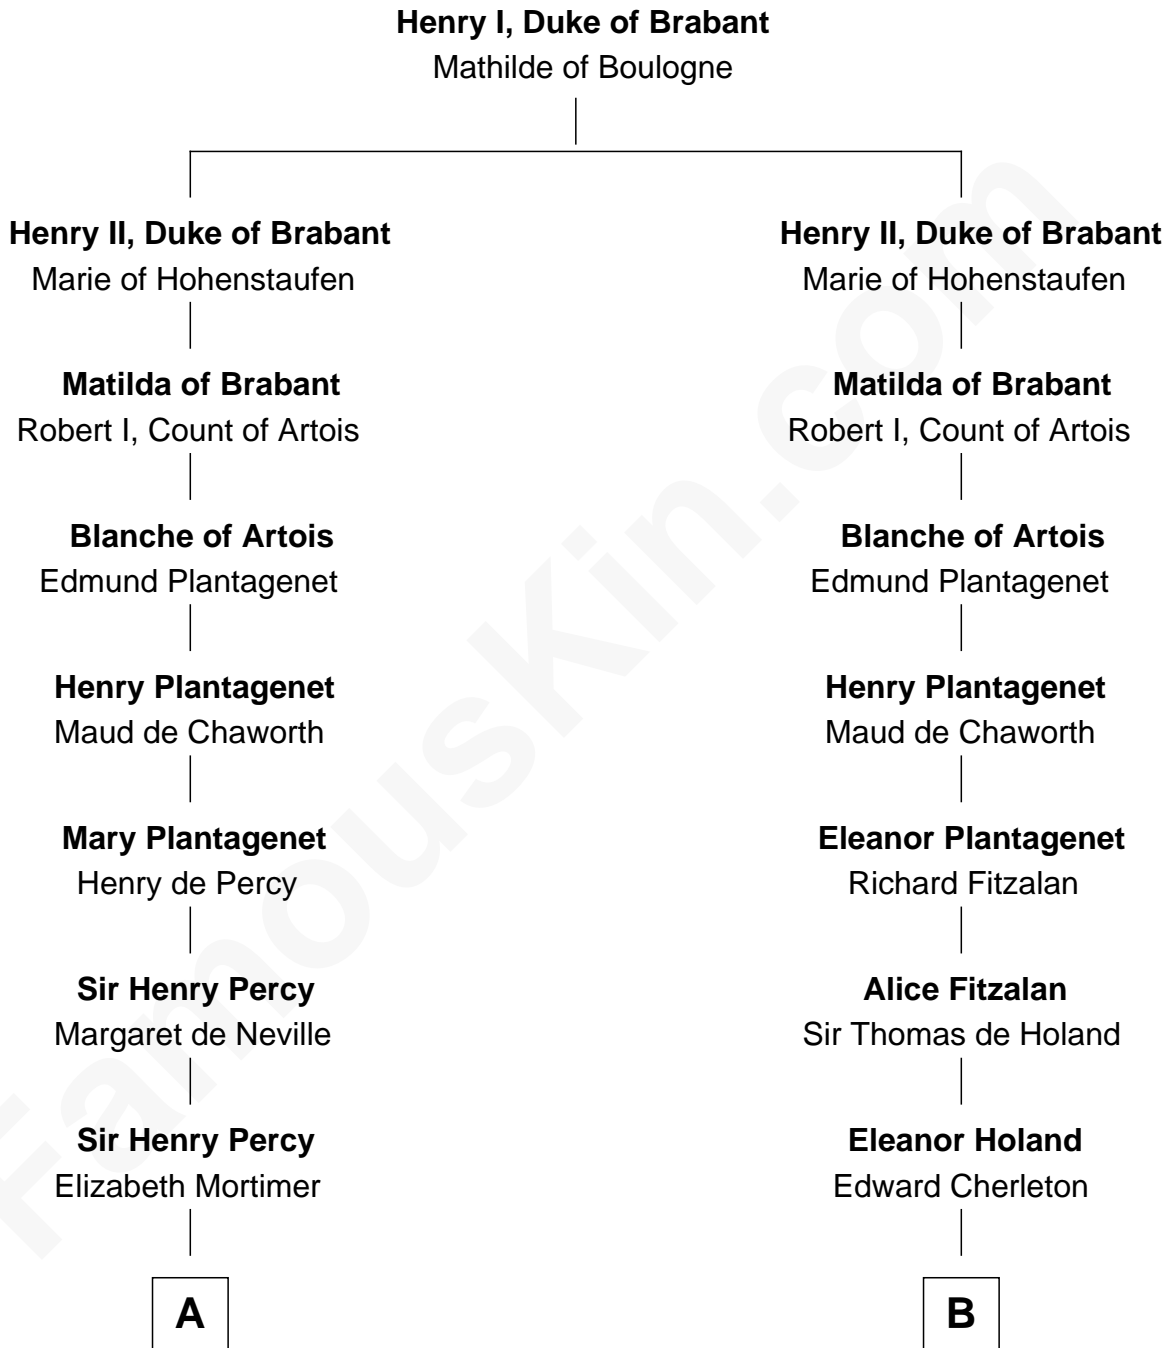

FamousKin.com

Relationship Chart of Lewis Carroll

Author of Alice in Wonderland

18th cousin 3 times removed of

Bathsheba (Ruggles) Spooner

First woman executed for murder in U.S. by non-British government

C

Lucy Hoghton
Thomas Lutwidge

Henry Lutwidge
Jane Molyneux

Charles Lutwidge
Elizabeth Anne Dodgson

Frances Jane Lutwidge
Rev. Charles Dodgson

Lewis Carroll
Author of Alice in Wonderland

D

Timothy Dwight Ruggles
Bathsheba Bourne

Bathsheba (Ruggles) Spooner
First Woman Executed in U.S.