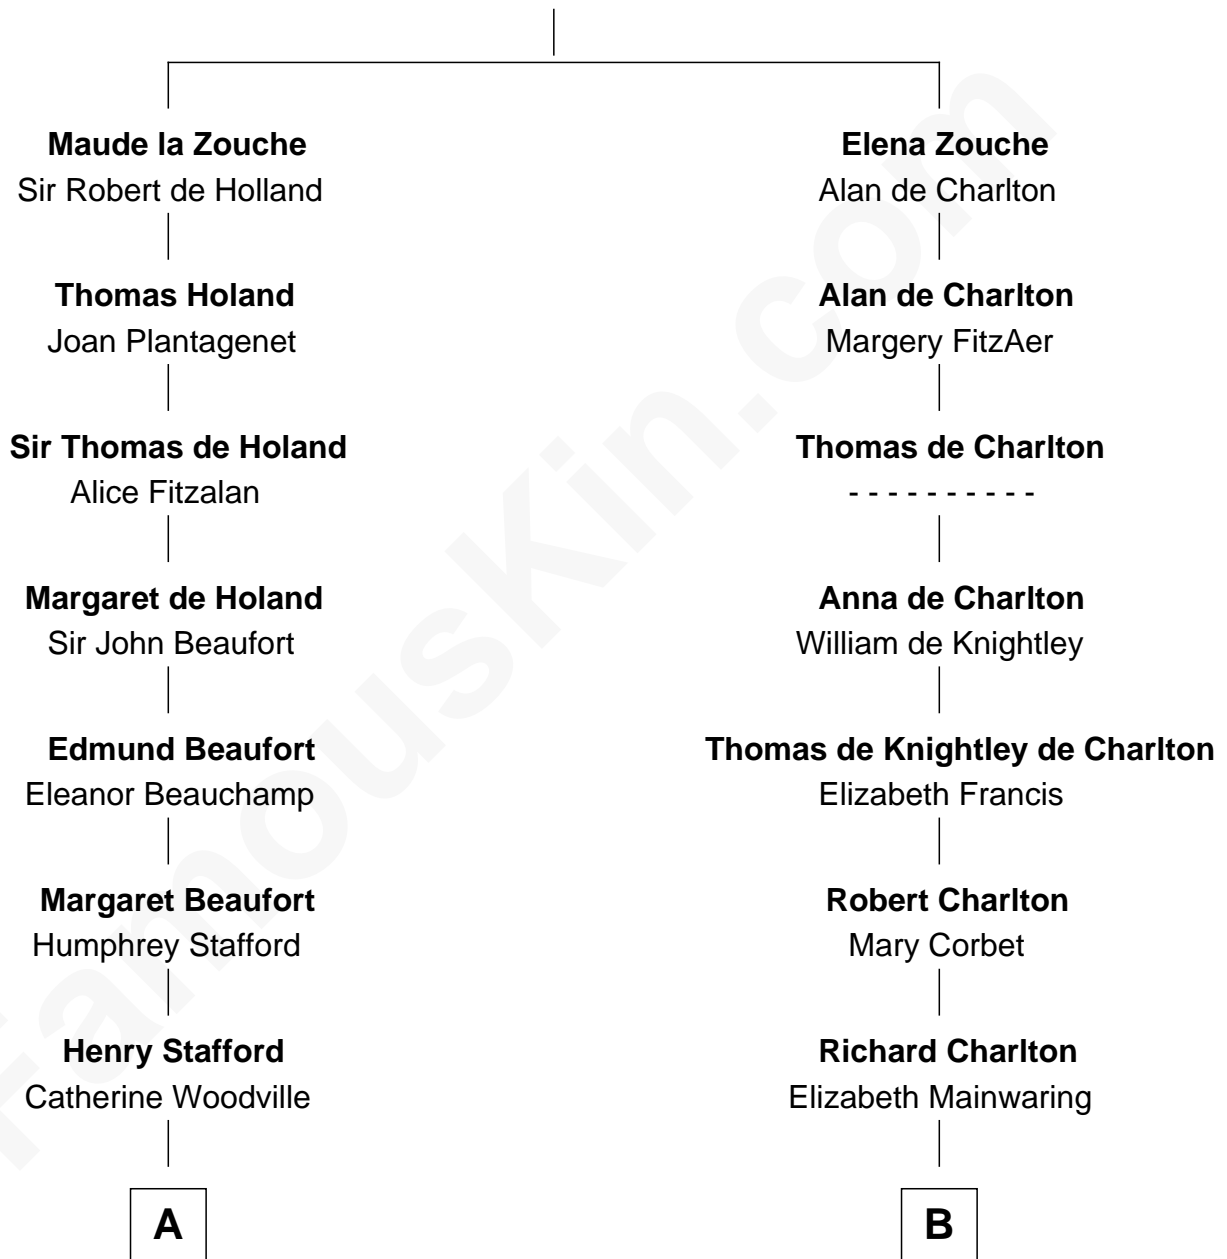

## Relationship Chart of

### Lewis Carroll

*Author of Alice in Wonderland*

18th cousin 1 time removed of

### Norman Rockwell

*American Artist*

**Sir Alan la Zouche**

Eleanor de Segrave

**C**

**Frances Jane Lutwidge**

Rev. Charles Dodgson

**Lewis Carroll**