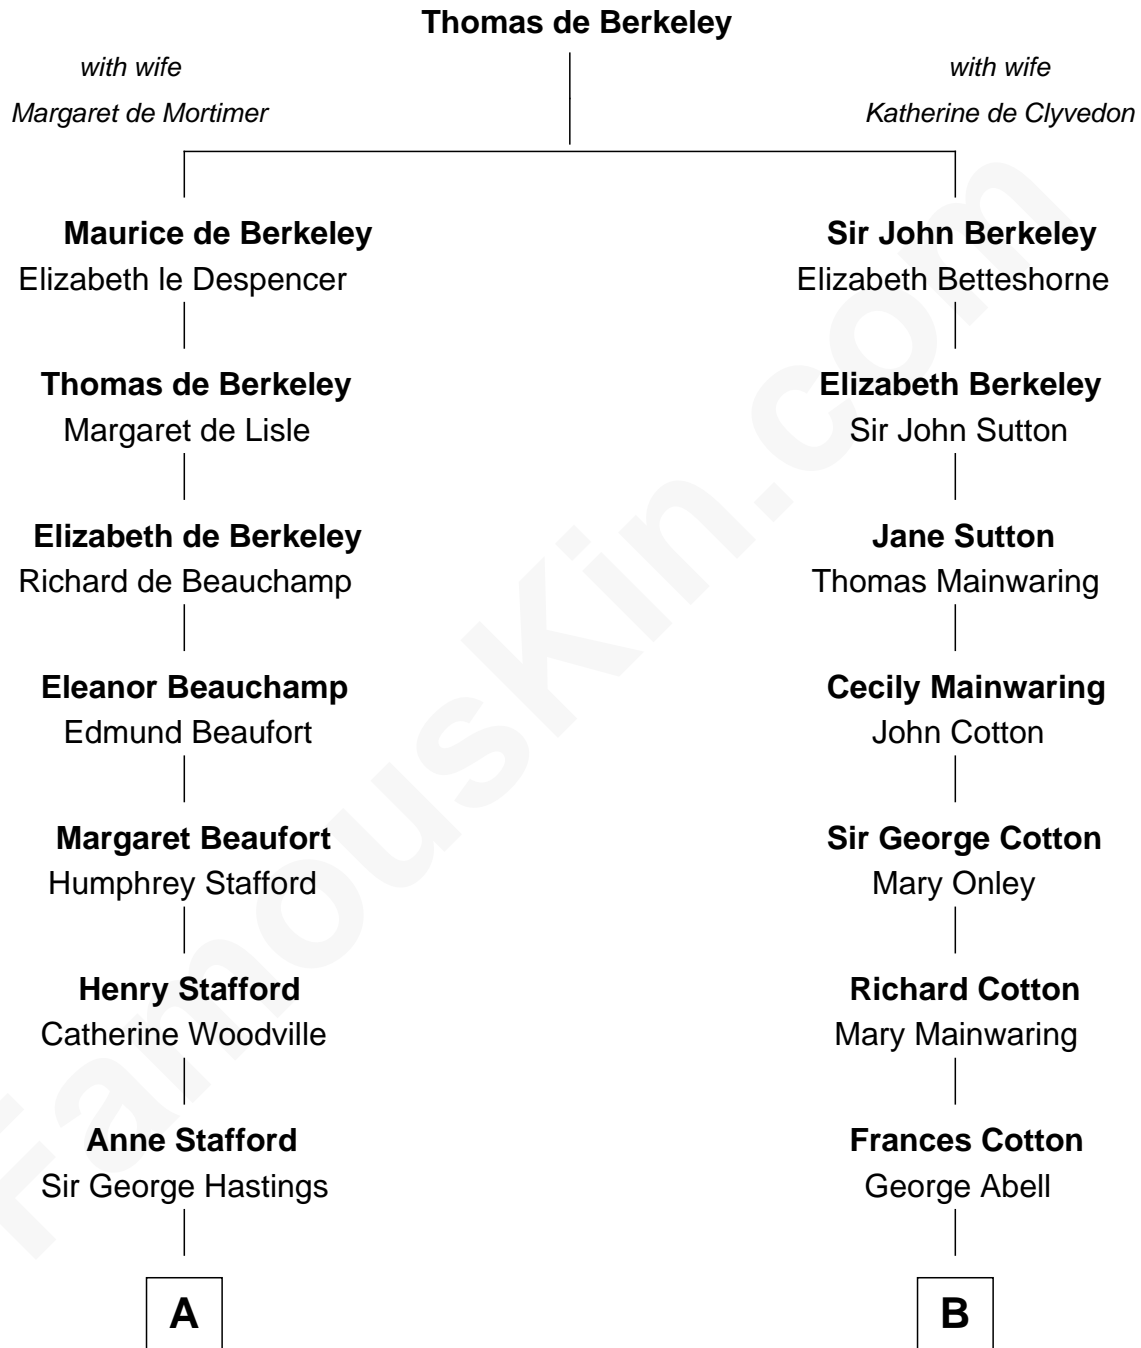

FamousKin.com

Relationship Chart of

Lewis Carroll

Author of Alice in Wonderland

17th cousin 2 times removed of

Richard Gere

Movie Actor

C

William Stanton Tiffany
Anna Rebecca Stevens

Doris Anna Tiffany
Homer George Gere

Richard Gere
Movie Actor

FamousKin.com