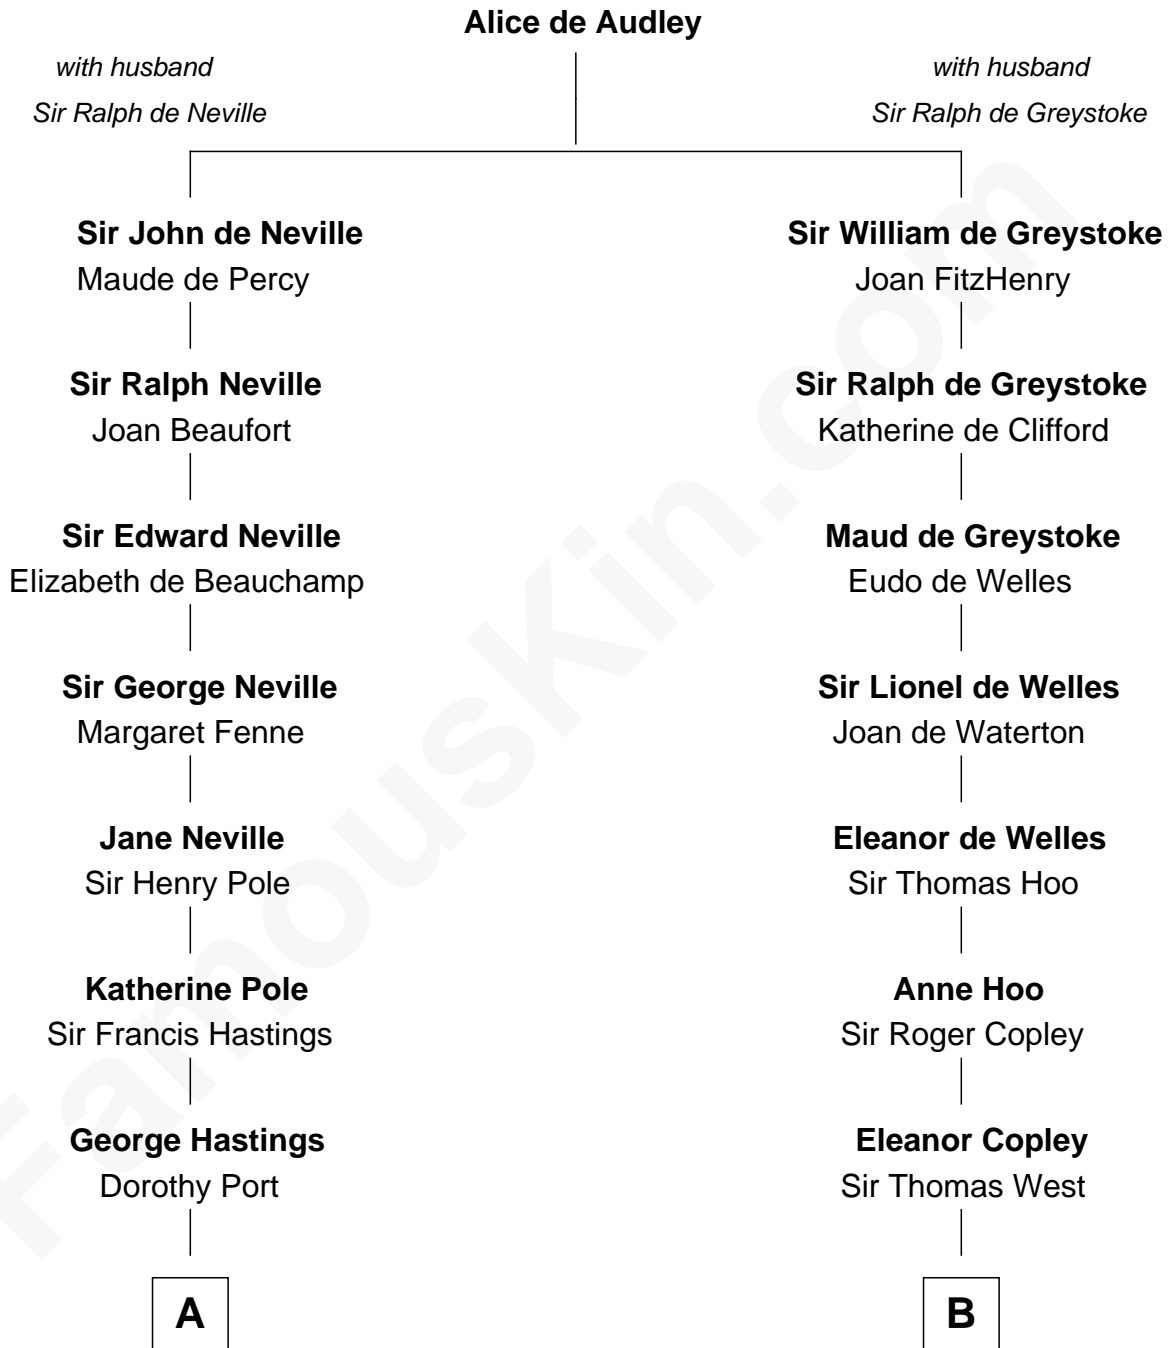

FamousKin.com

Relationship Chart of

Lewis Carroll

Author of Alice in Wonderland

15th cousin 5 times removed of

Liz Claiborne

Fashion Designer and Founder of Liz Claiborne Inc.

C

|
William Charles Cole Claiborne

Louise de Balathier

|
Fernand Claiborne

Marie Louise Villeré

|
Omer Villere Claiborne

Carolyn Louise Fenner

|
Liz Claiborne

Found of Liz Claiborne Inc.