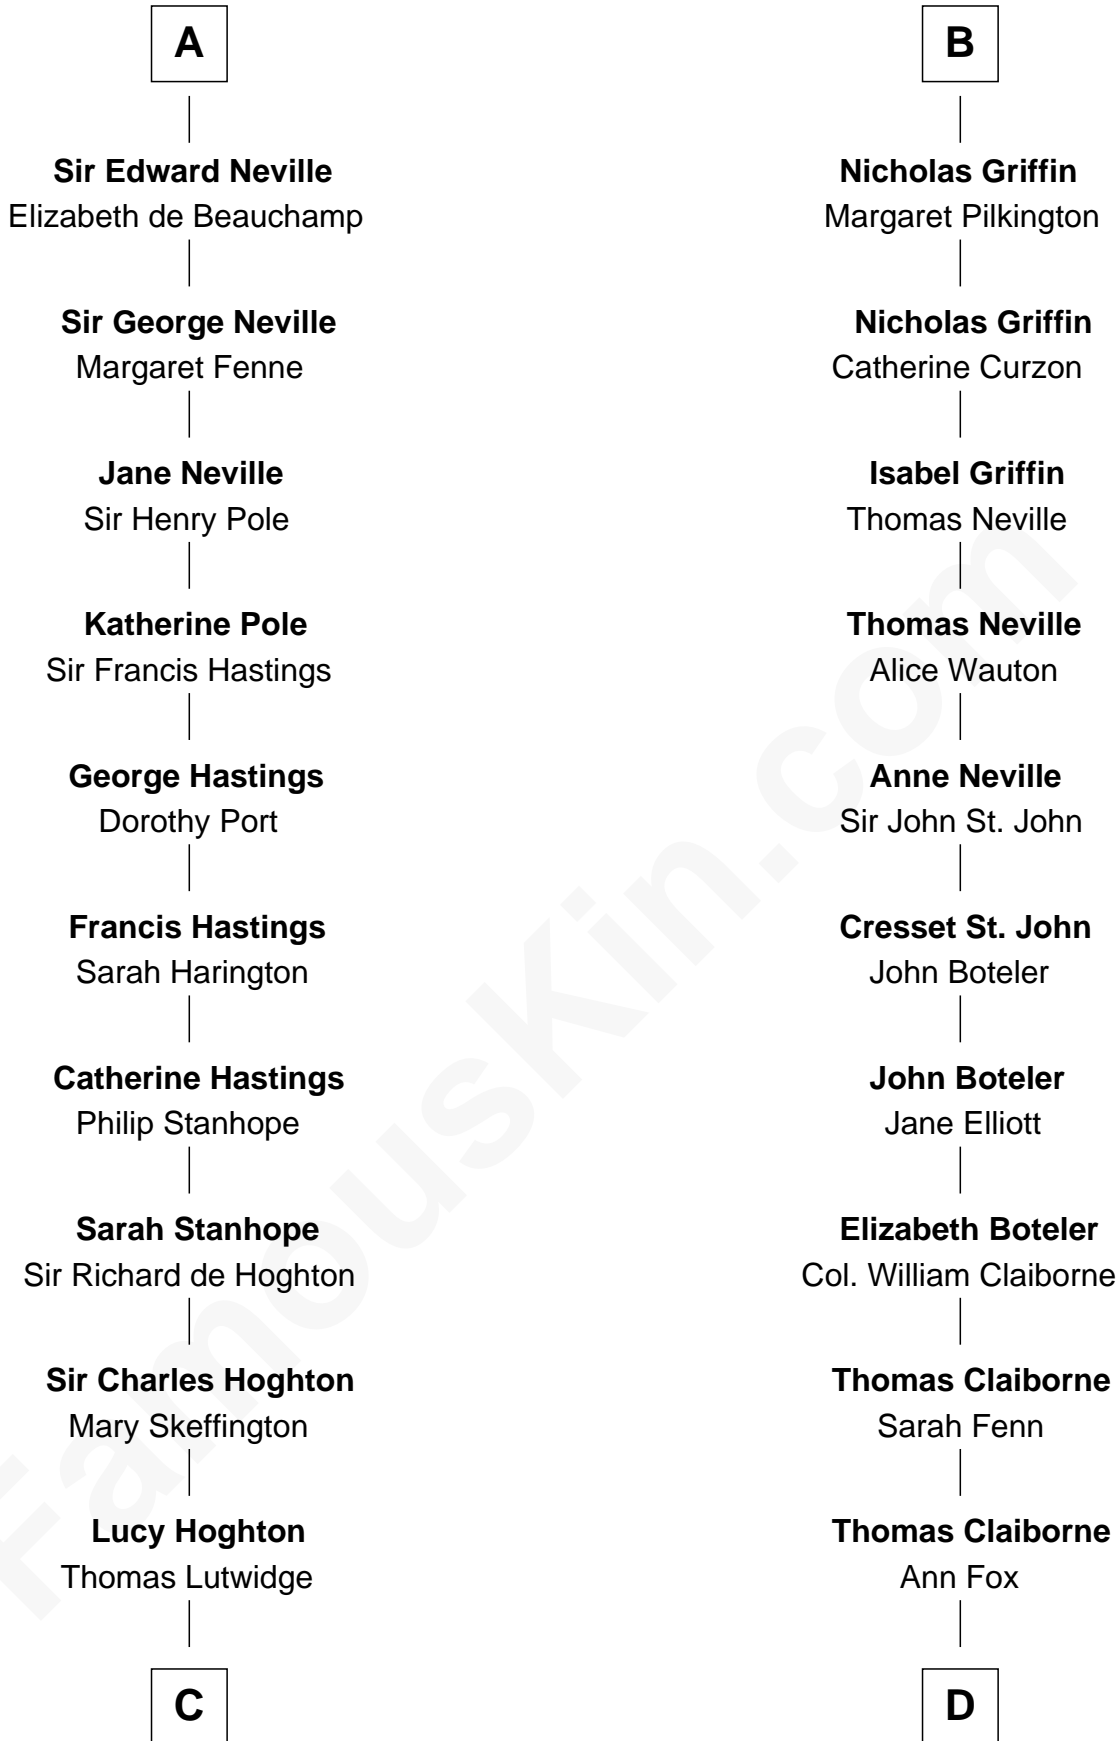

## Relationship Chart of

### Lewis Carroll

*Author of Alice in Wonderland*

19th cousin 1 time removed of

### William C. C. Claiborne

*1st Governor of Louisiana*

**C**

**Henry Lutwidge**

Jane Molyneux

**Charles Lutwidge**

Elizabeth Anne Dodgson

**Frances Jane Lutwidge**