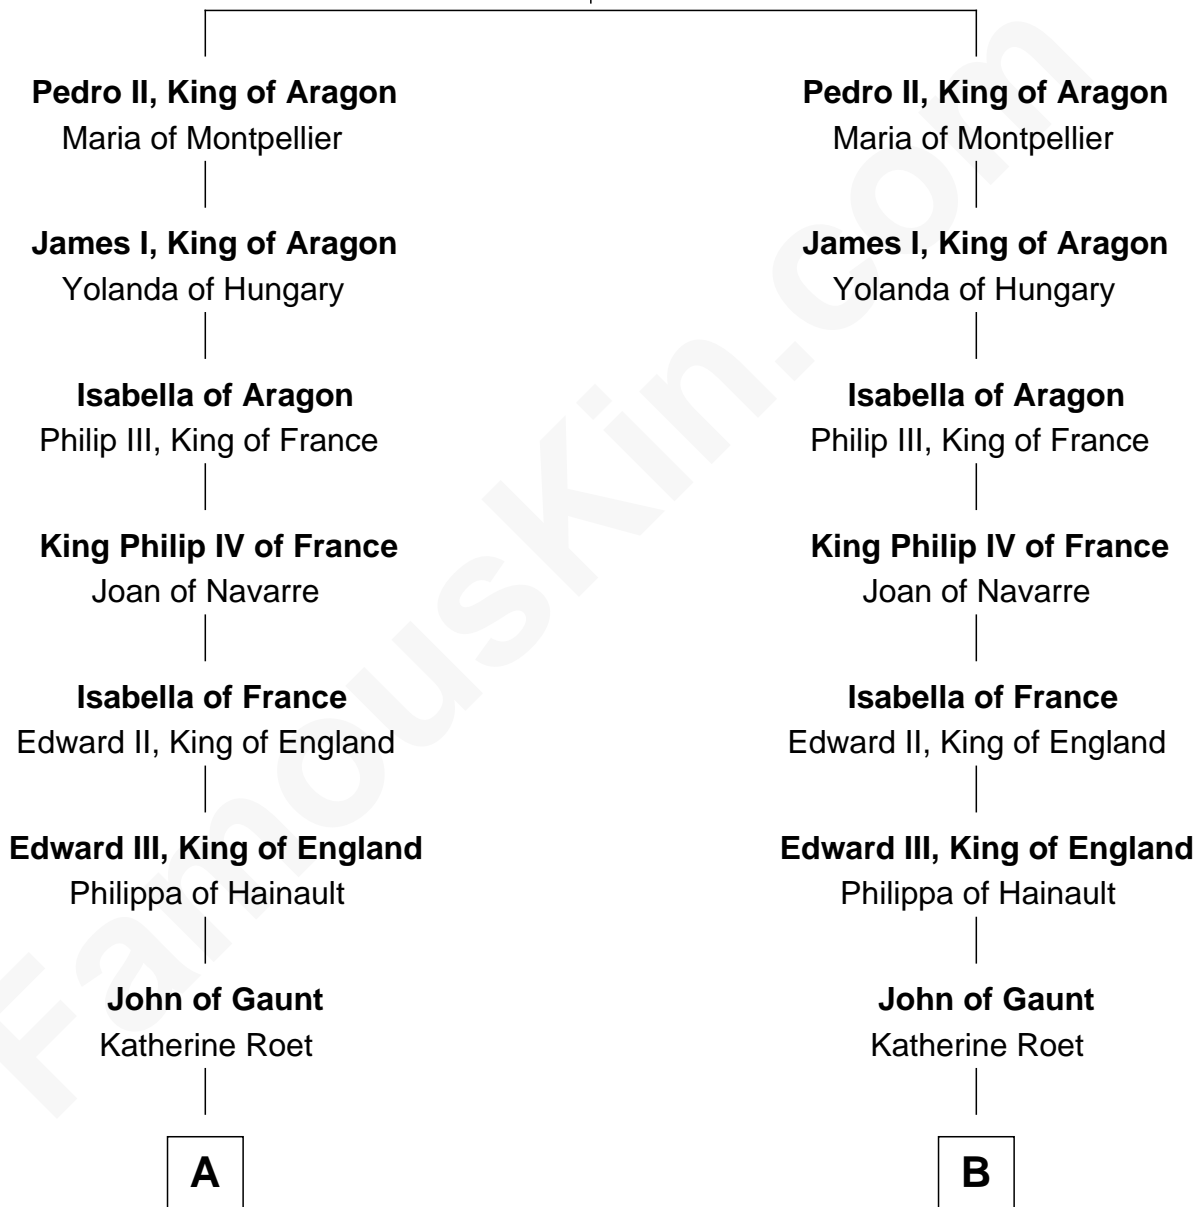

## Relationship Chart of

### Lewis Carroll

*Author of Alice in Wonderland*

20th cousin 1 time removed of

### William C. C. Claiborne

*1st Governor of Louisiana*

**Alfonso II, King of Aragon**

Sancha of Castile

**C**

**Lucy Hoghton**  
Thomas Lutwidge

**Henry Lutwidge**  
Jane Molyneux

**Charles Lutwidge**  
Elizabeth Anne Dodgson