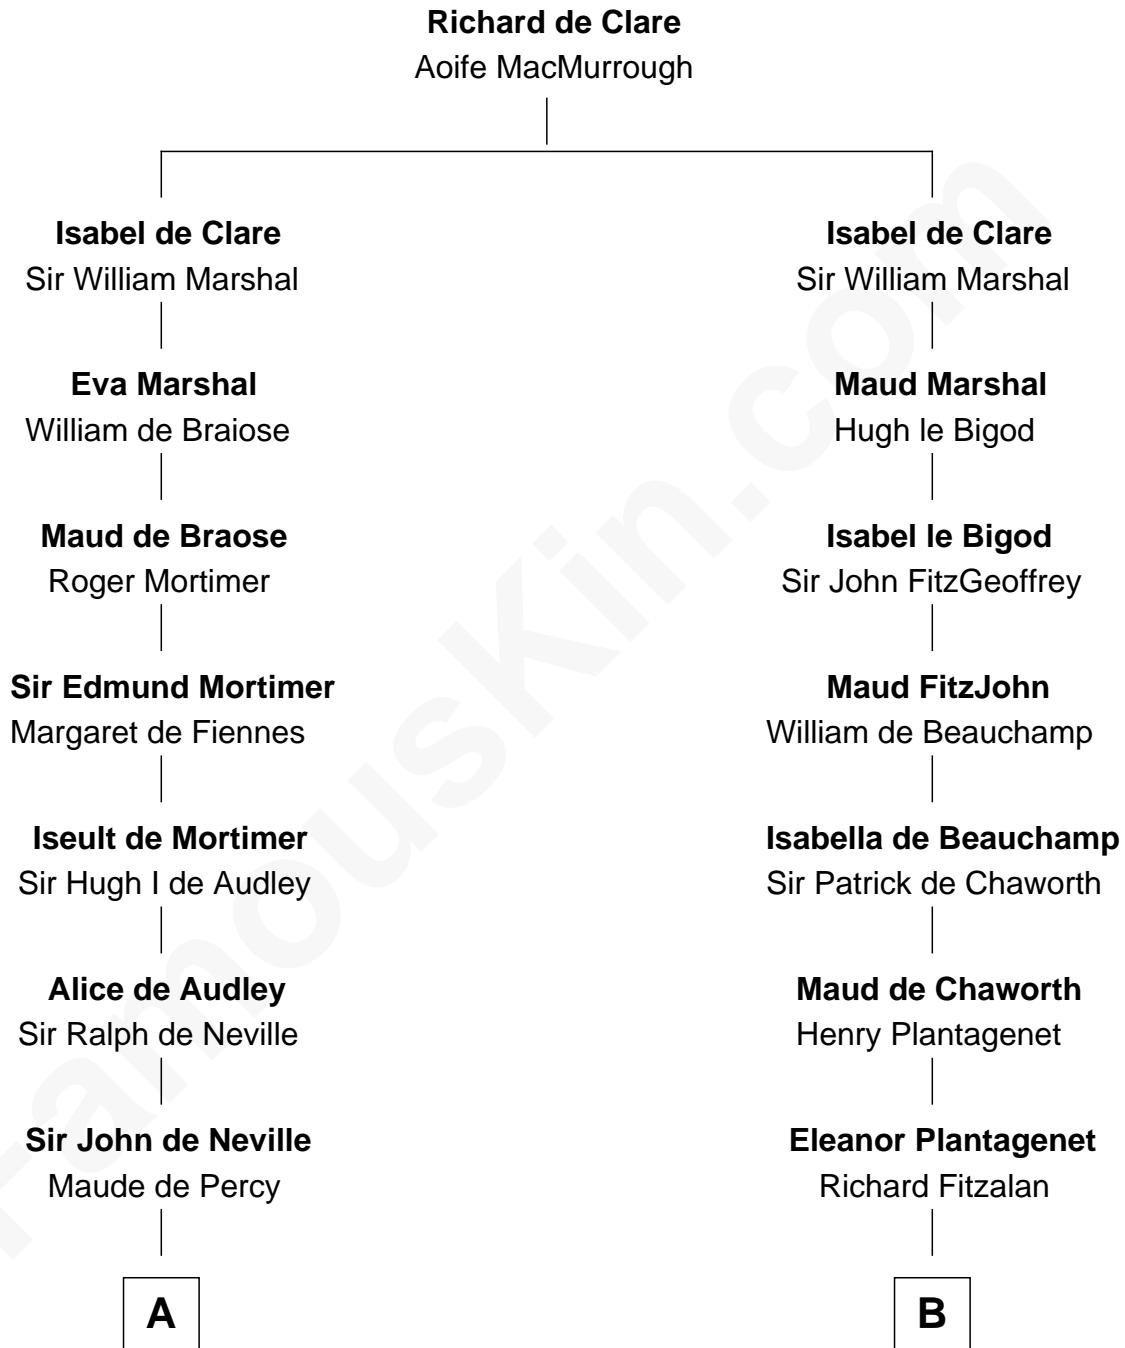

FamousKin.com

Relationship Chart of

Lewis Carroll

Author of Alice in Wonderland

18th cousin 3 times removed of

Patrick Henry

1st and 6th Governor of Virginia

C

Lucy Hoghton
Thomas Lutwidge

Henry Lutwidge
Jane Molyneux

Charles Lutwidge
Elizabeth Anne Dodgson

Frances Jane Lutwidge
Rev. Charles Dodgson

Lewis Carroll
Author of Alice in Wonderland

D

John Henry
Mrs. Sarah Winston Syme

Patrick Henry
1st & 6th Gov. of Virginia

FamousKin.com