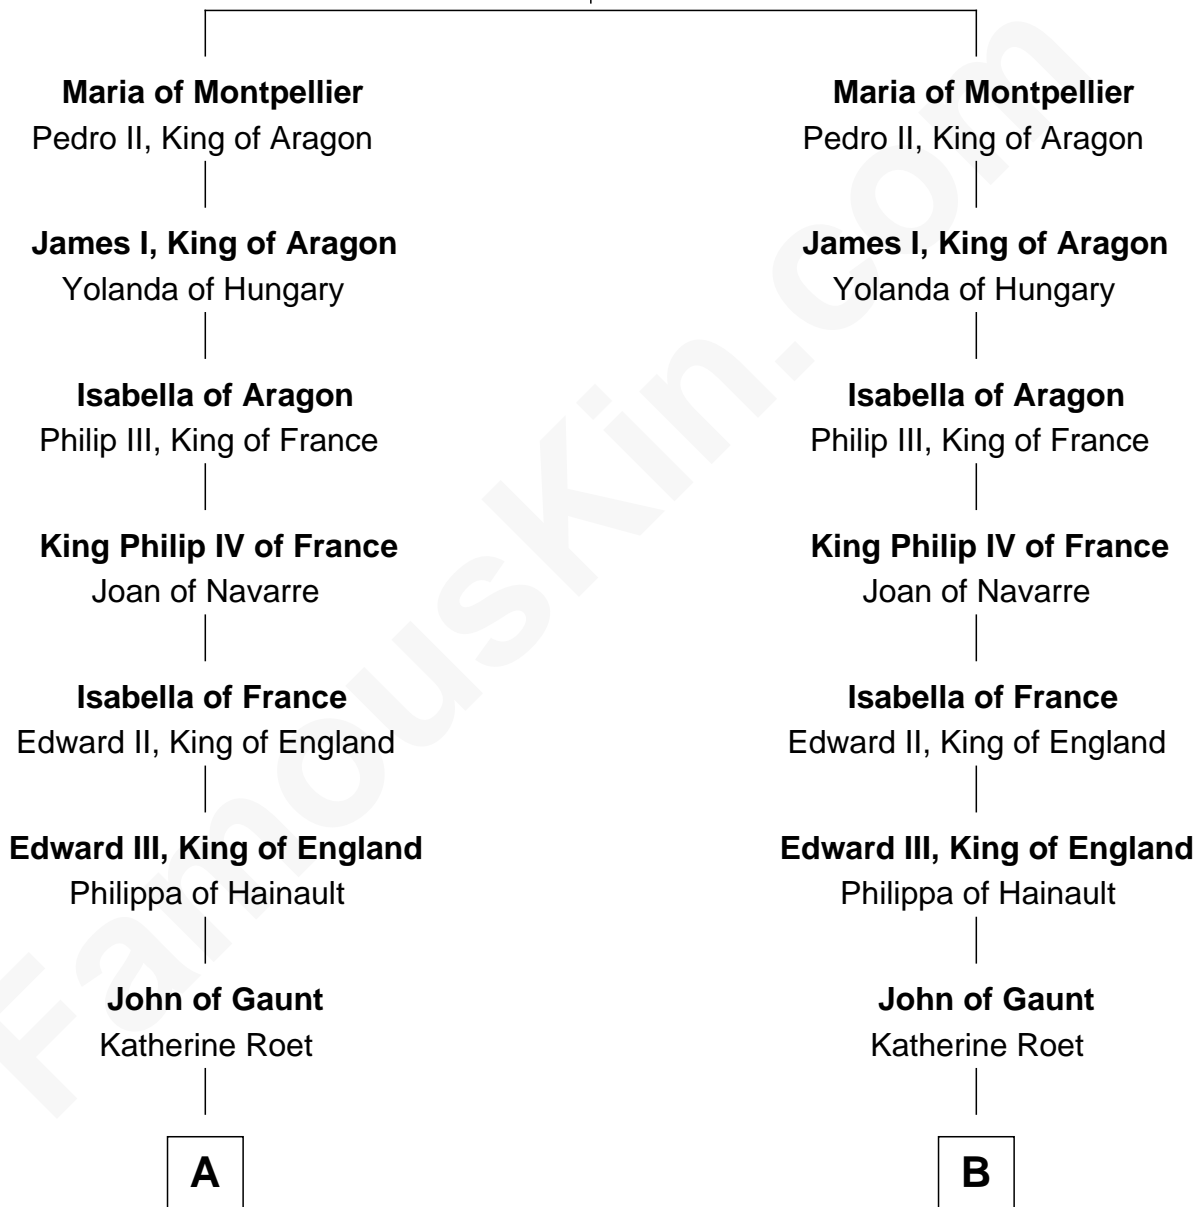

William VIII de Montpellier

Eudoxia Comnenus