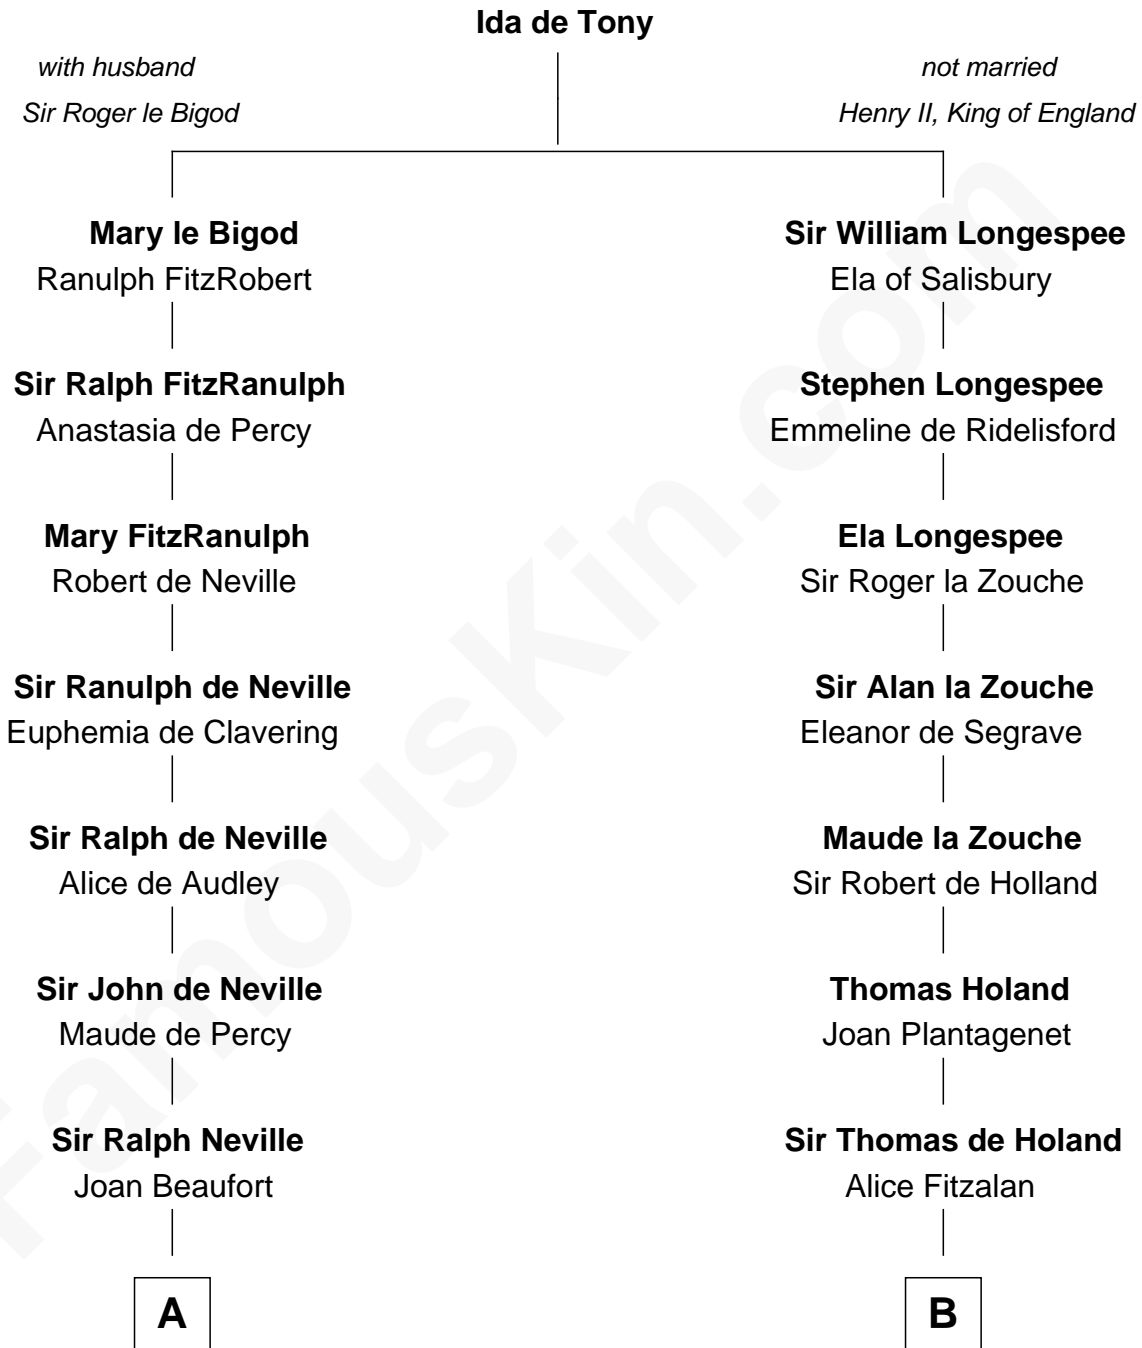

# FamousKin.com

## Relationship Chart of Lewis Carroll

*Author of Alice in Wonderland*

17th cousin 3 times removed of

**Patrick Henry**

*1st and 6th Governor of Virginia*

**C**

Henry Lutwidge

Jane Molyneux