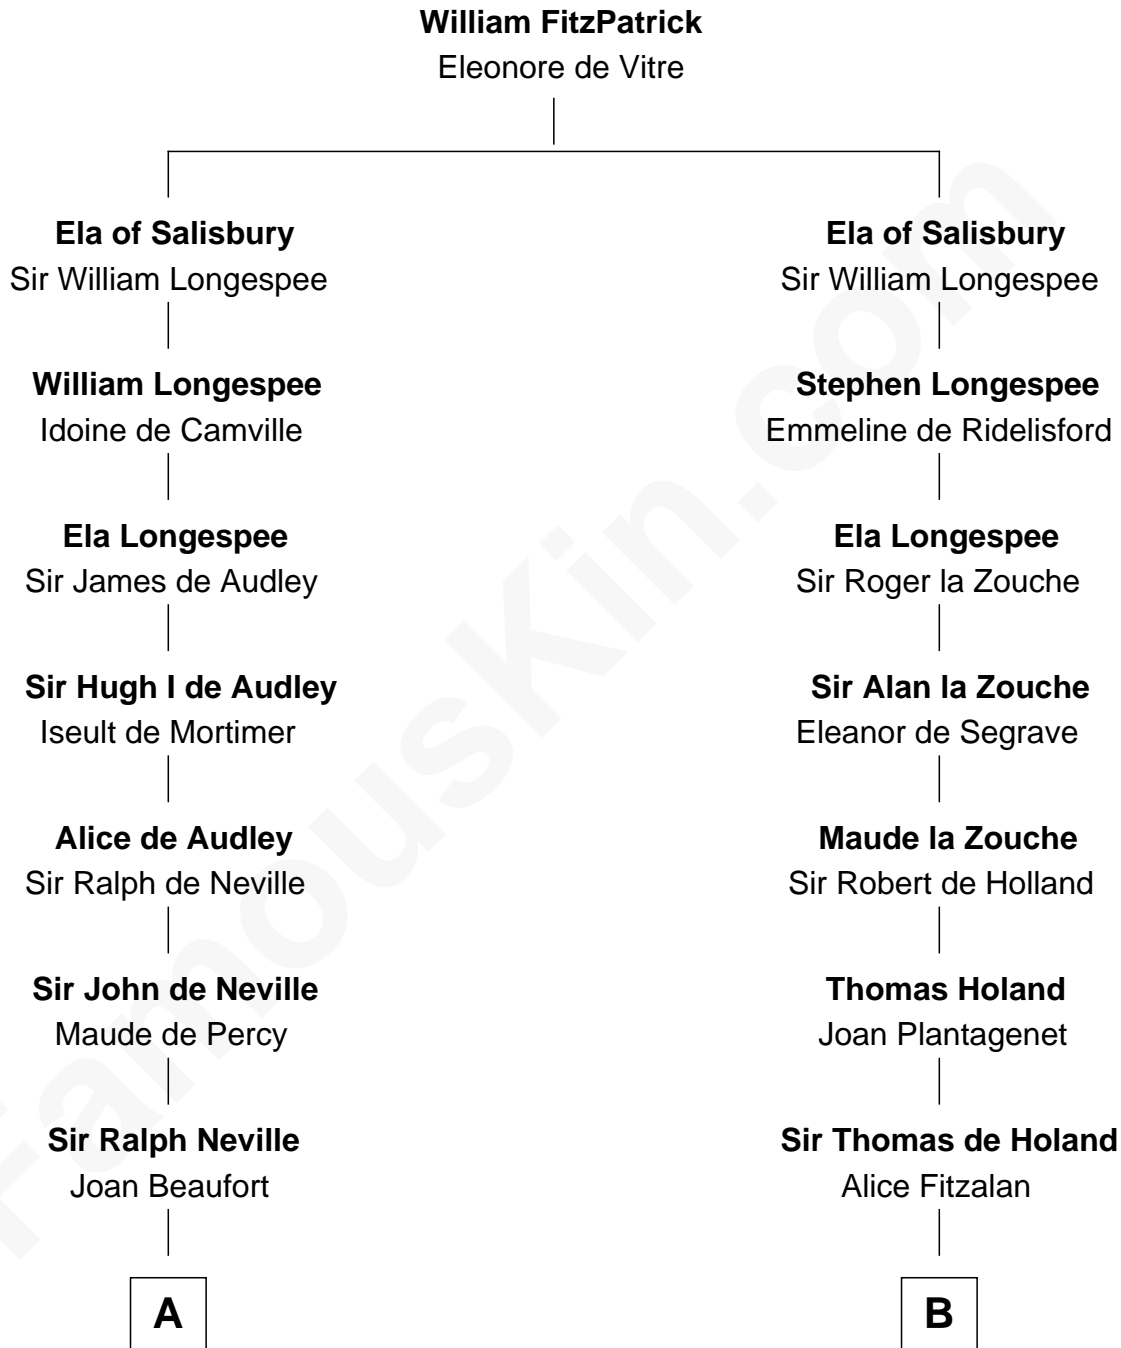

FamousKin.com

Relationship Chart of Lewis Carroll

Author of Alice in Wonderland

17th cousin 3 times removed of

Patrick Henry

1st and 6th Governor of Virginia

C

Henry Lutwidge

Jane Molyneux

Charles Lutwidge

Elizabeth Anne Dodgson

Frances Jane Lutwidge

Rev. Charles Dodgson

Lewis Carroll

Author of Alice in Wonderland

FamousKin.com