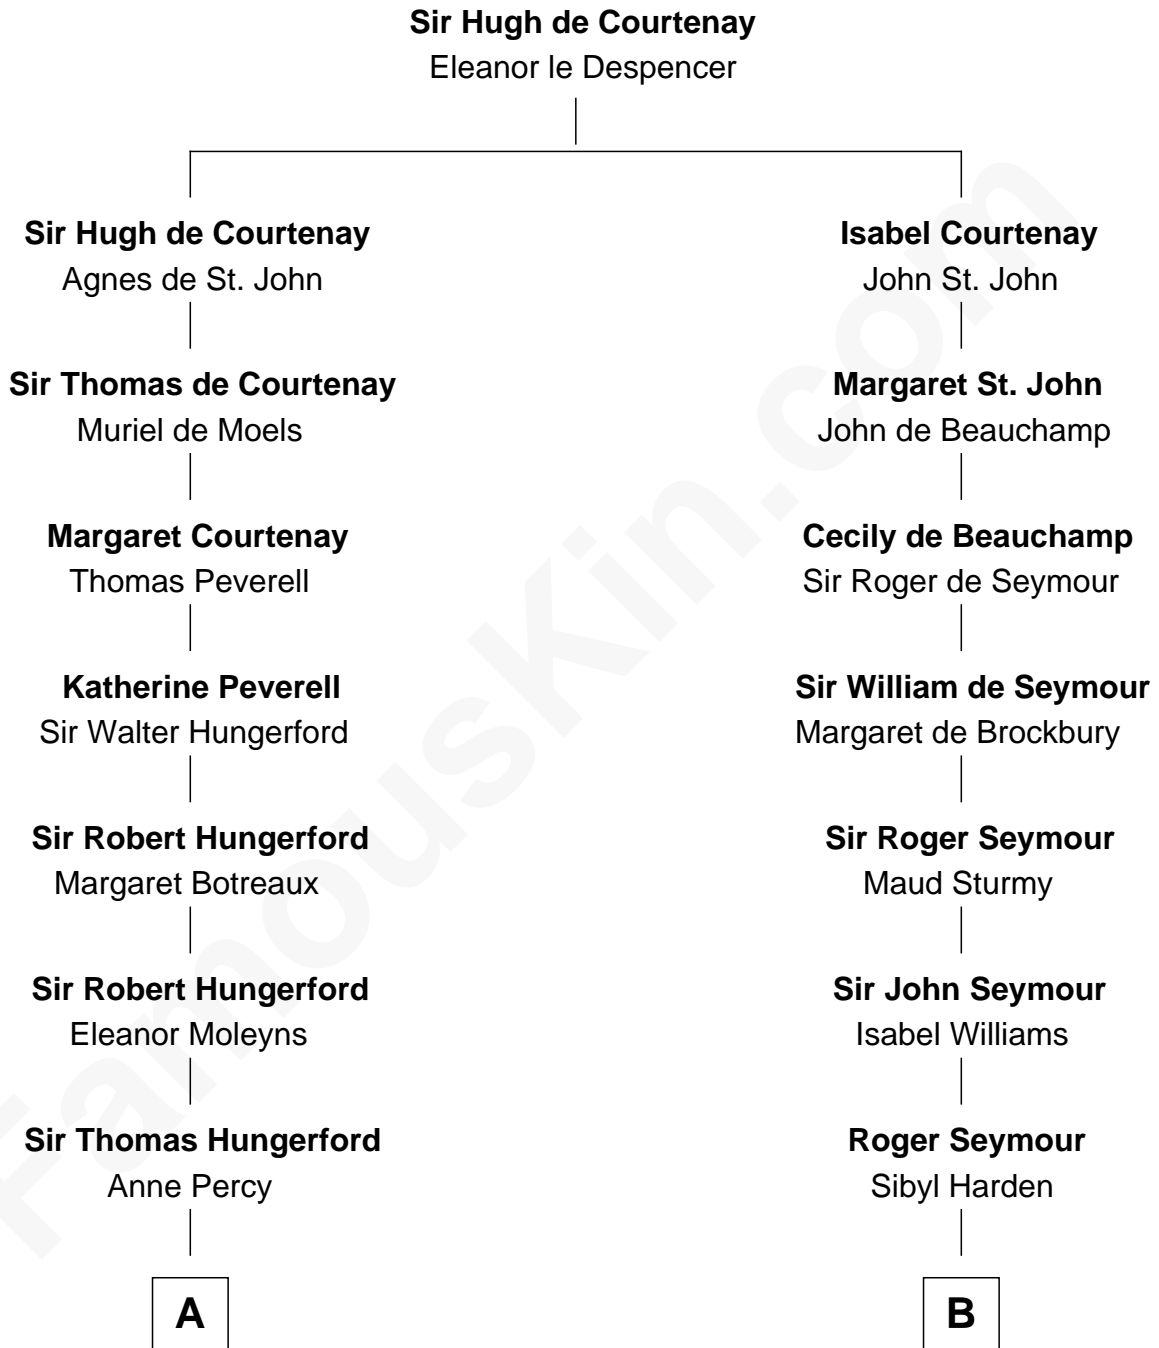

FamousKin.com

Relationship Chart of

Lewis Carroll

Author of Alice in Wonderland

19th cousin 2 times removed of

Randolph Scott
Movie Actor

C

Charles Lutwidge
Elizabeth Anne Dodgson

Frances Jane Lutwidge
Rev. Charles Dodgson

Lewis Carroll
Author of Alice in Wonderland

D

Catherine Price Strother
Joseph Minor Crane

John William Crane
Margaret Ann Sadler

Joseph Minor Crane
Lavinia Lionberger

Lucy Lionberger Crane
George Grant Scott

Randolph Scott
Movie Actor

FamousKin.com