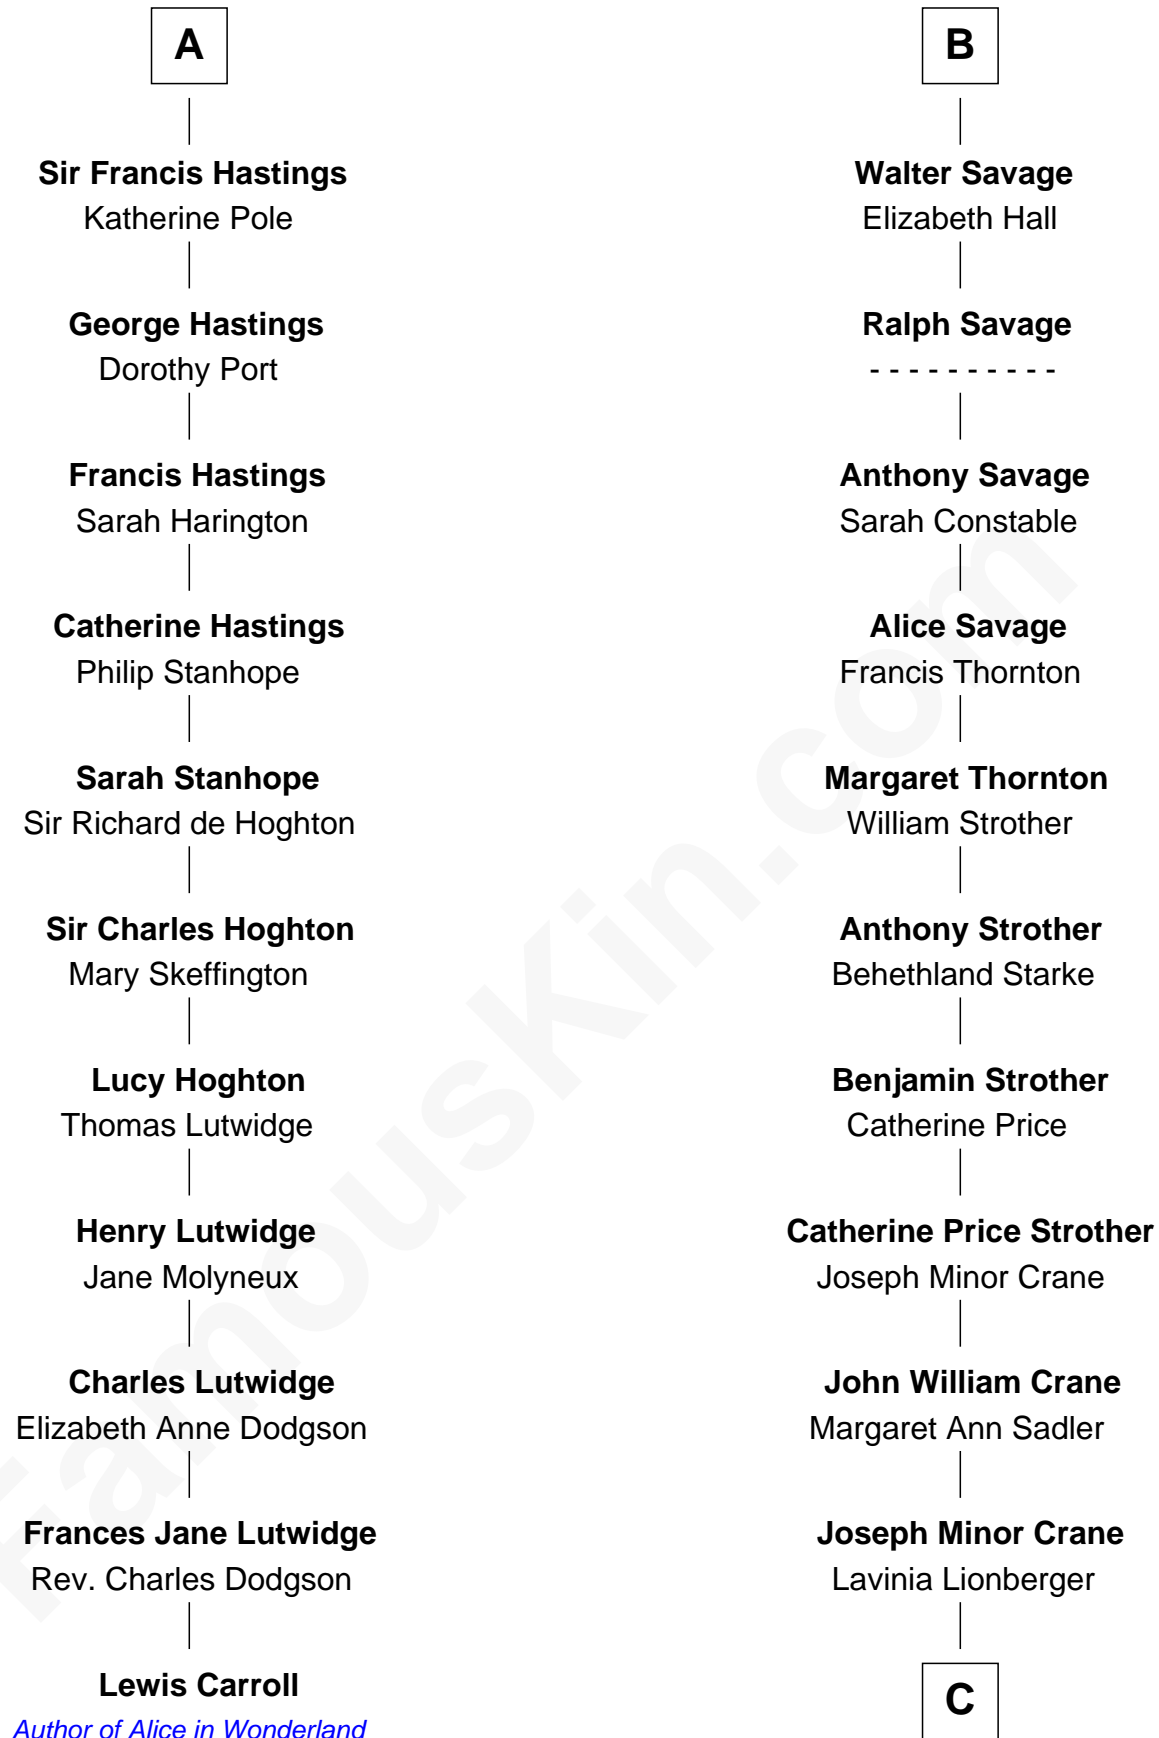

## Relationship Chart of

### Lewis Carroll

*Author of Alice in Wonderland*

17th cousin 1 time removed of

**Randolph Scott**  
*Movie Actor*

FamousKin.com