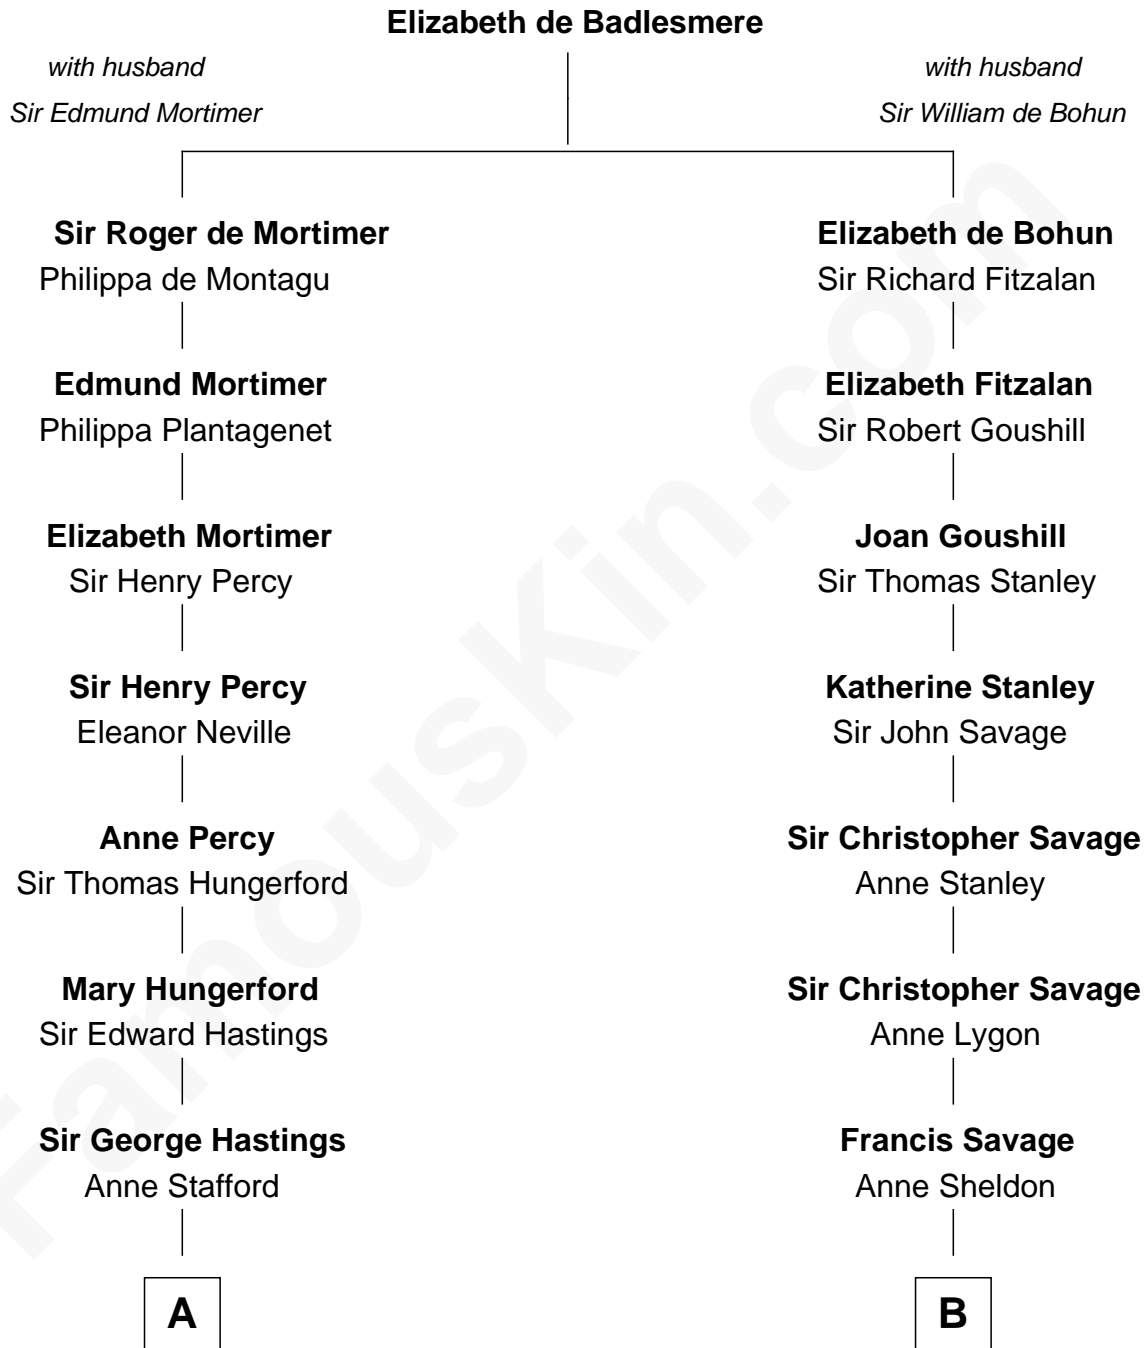

# FamousKin.com

## Relationship Chart of

### Lewis Carroll

*Author of Alice in Wonderland*

17th cousin 1 time removed of

**Randolph Scott**  
*Movie Actor*

FamousKin.com