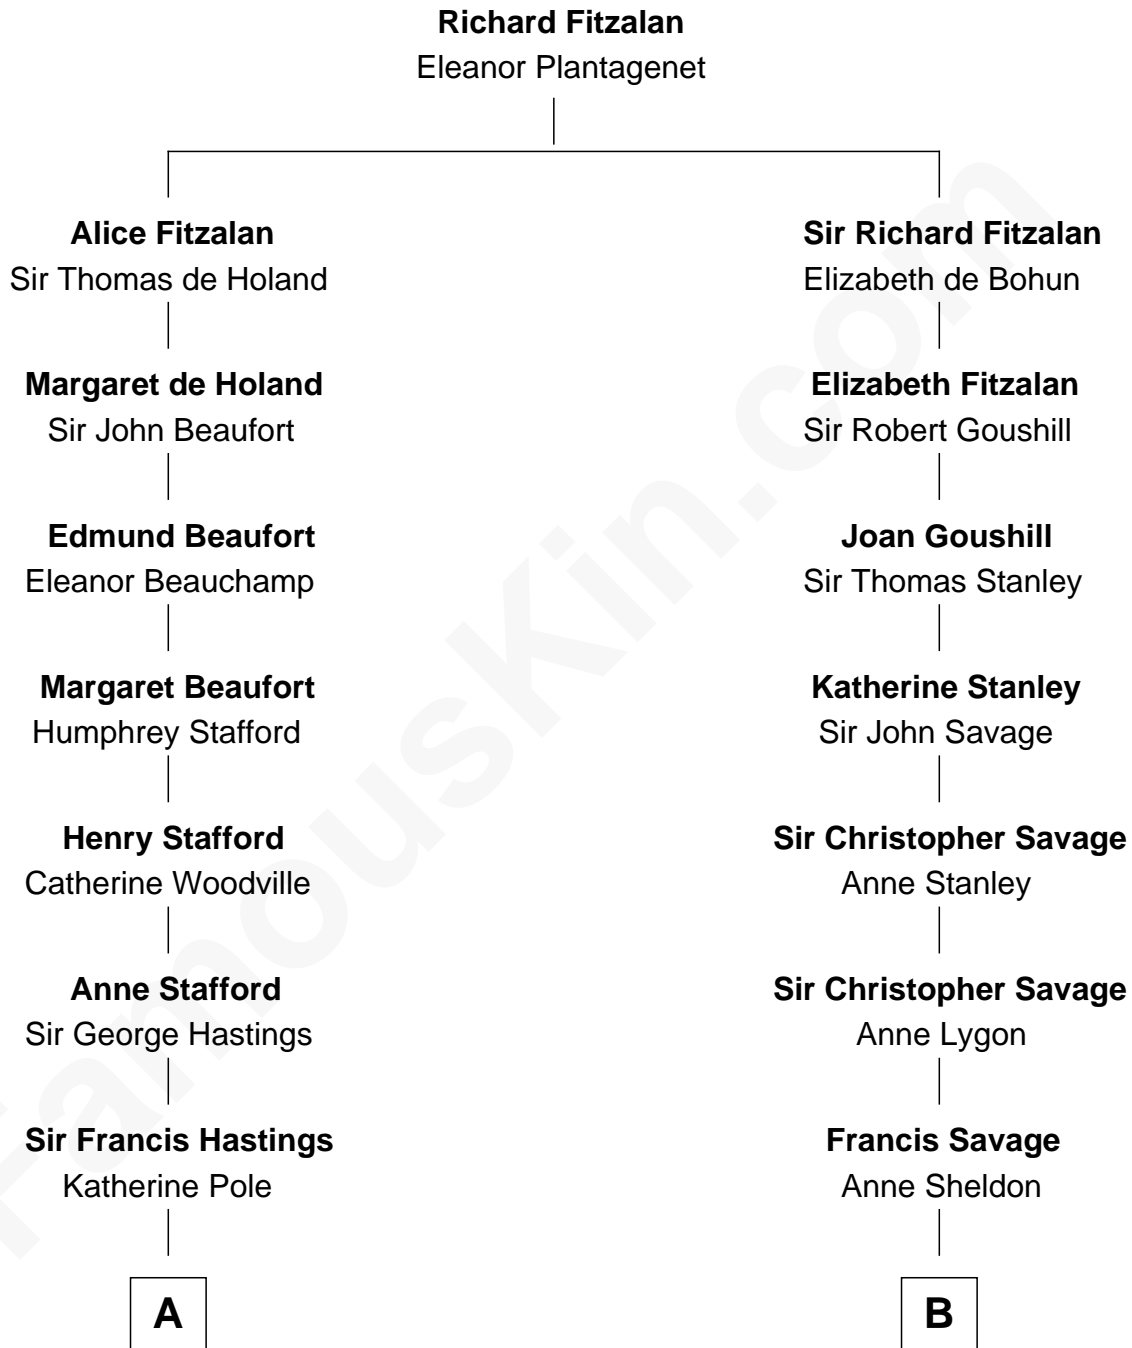

# FamousKin.com

## Relationship Chart of

### Lewis Carroll

*Author of Alice in Wonderland*

16th cousin 2 times removed of

**Randolph Scott**  
*Movie Actor*

FamousKin.com