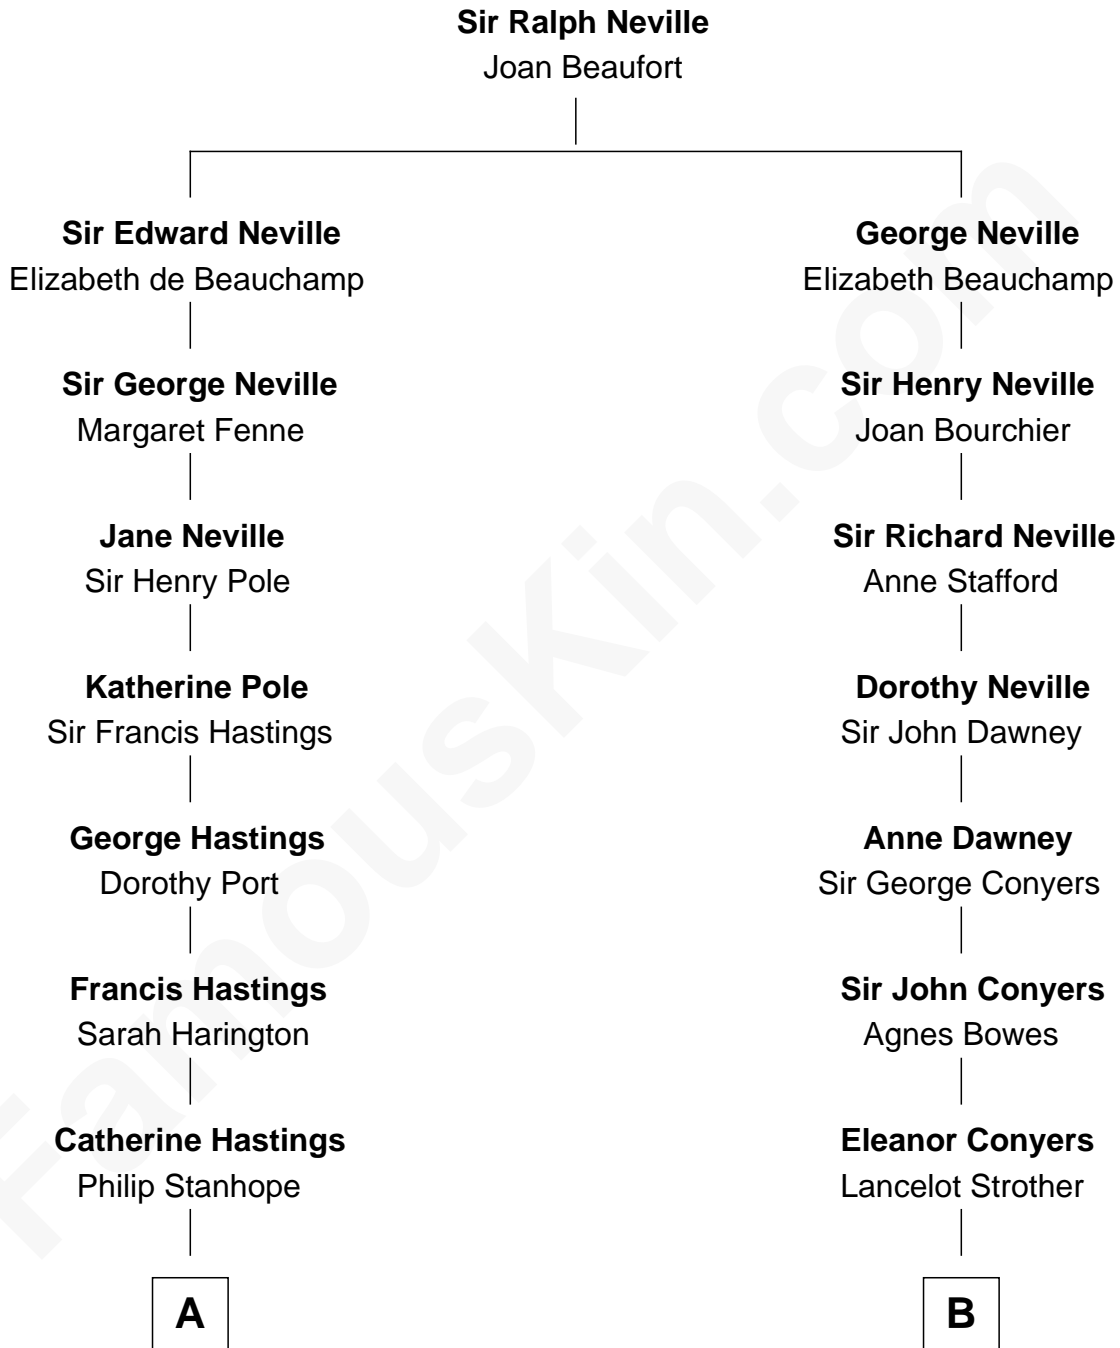

FamousKin.com

Relationship Chart of

Lewis Carroll

Author of Alice in Wonderland

13th cousin 3 times removed of

Randolph Scott
Movie Actor

A

Sarah Stanhope
Sir Richard de Hoghton

Sir Charles Hoghton
Mary Skeffington

Lucy Hoghton
Thomas Lutwidge

Henry Lutwidge
Jane Molyneux

Charles Lutwidge
Elizabeth Anne Dodgson

Frances Jane Lutwidge
Rev. Charles Dodgson

Lewis Carroll
Author of Alice in Wonderland

B

William Strother
Elizabeth - - - - -

William Strother
Dorothy - - - - -

William Strother
Margaret Thornton

Anthony Strother
Behethland Starke

Benjamin Strother
Catherine Price

Catherine Price Strother
Joseph Minor Crane