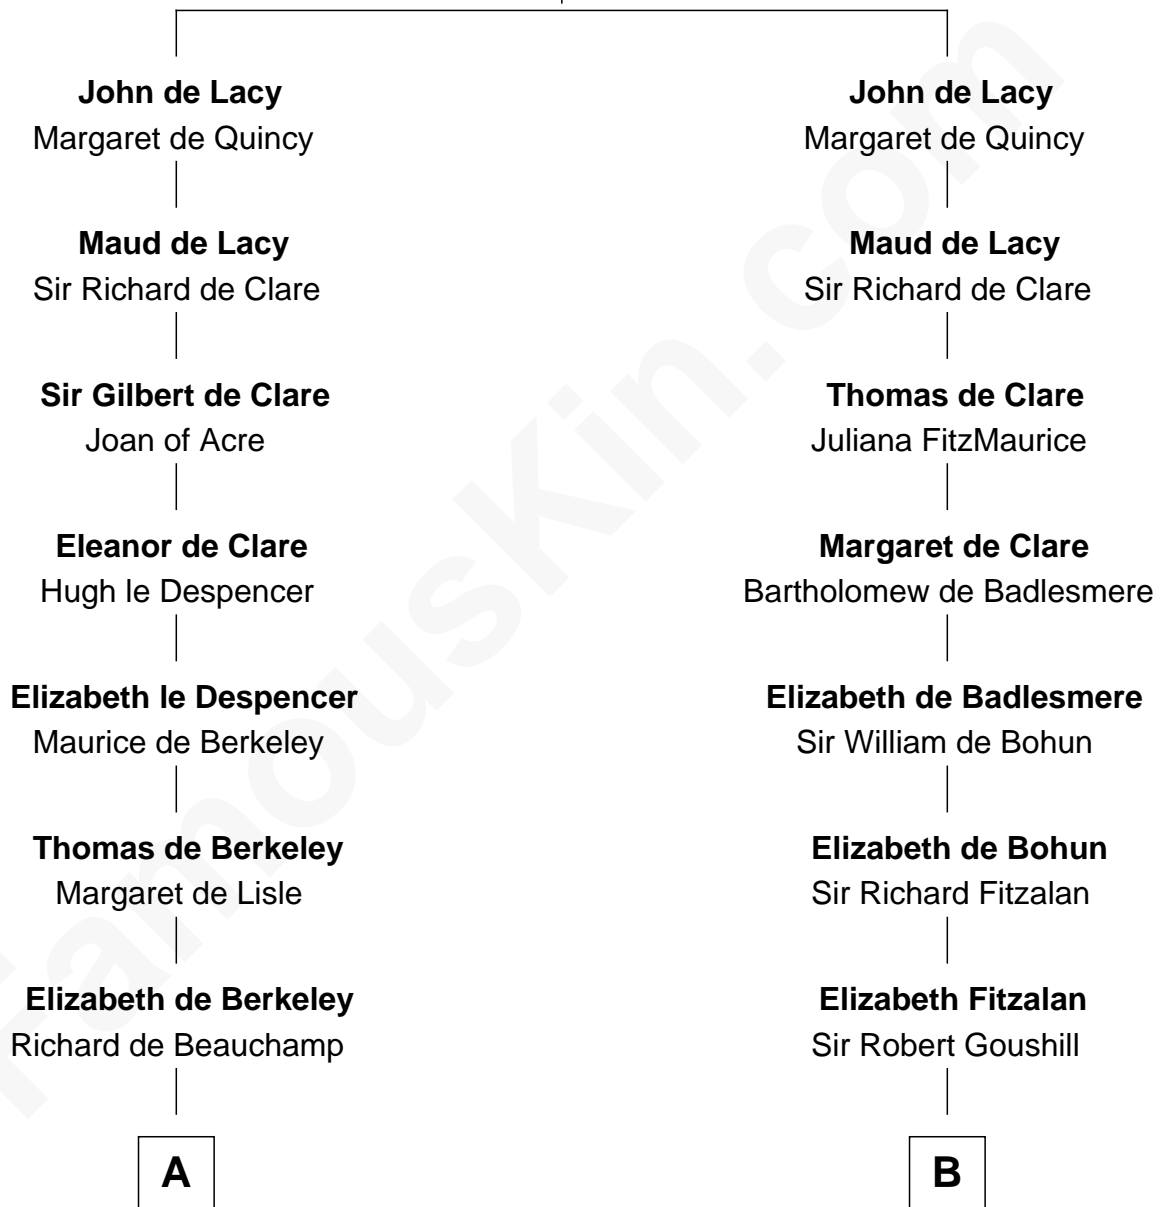

# FamousKin.com Relationship Chart of

**Lewis Carroll**

*Author of Alice in Wonderland*

21st cousin of

**Gloria Vanderbilt**

*Fashion Designer*

**Roger de Lacy**  
Maud de Clere

**C**

**Lucy Hoghton**  
Thomas Lutwidge

**Henry Lutwidge**  
Jane Molyneux

**Charles Lutwidge**  
Elizabeth Anne Dodgson

**Frances Jane Lutwidge**  
Rev. Charles Dodgson

**Lewis Carroll**  
*Author of Alice in Wonderland*

**D**

**Alice Ann Claypoole**  
David Eli Gwynne

**Abraham Evan Gwynne**  
Rachel Moore Flagg

**Alice Claypoole Gwynne**  
Cornelius Vanderbilt

**Reginald Claypoole Vanderbilt**  
Gloria Maria Mercedes Morgan

**Gloria Vanderbilt**  
*Fashion Designer*