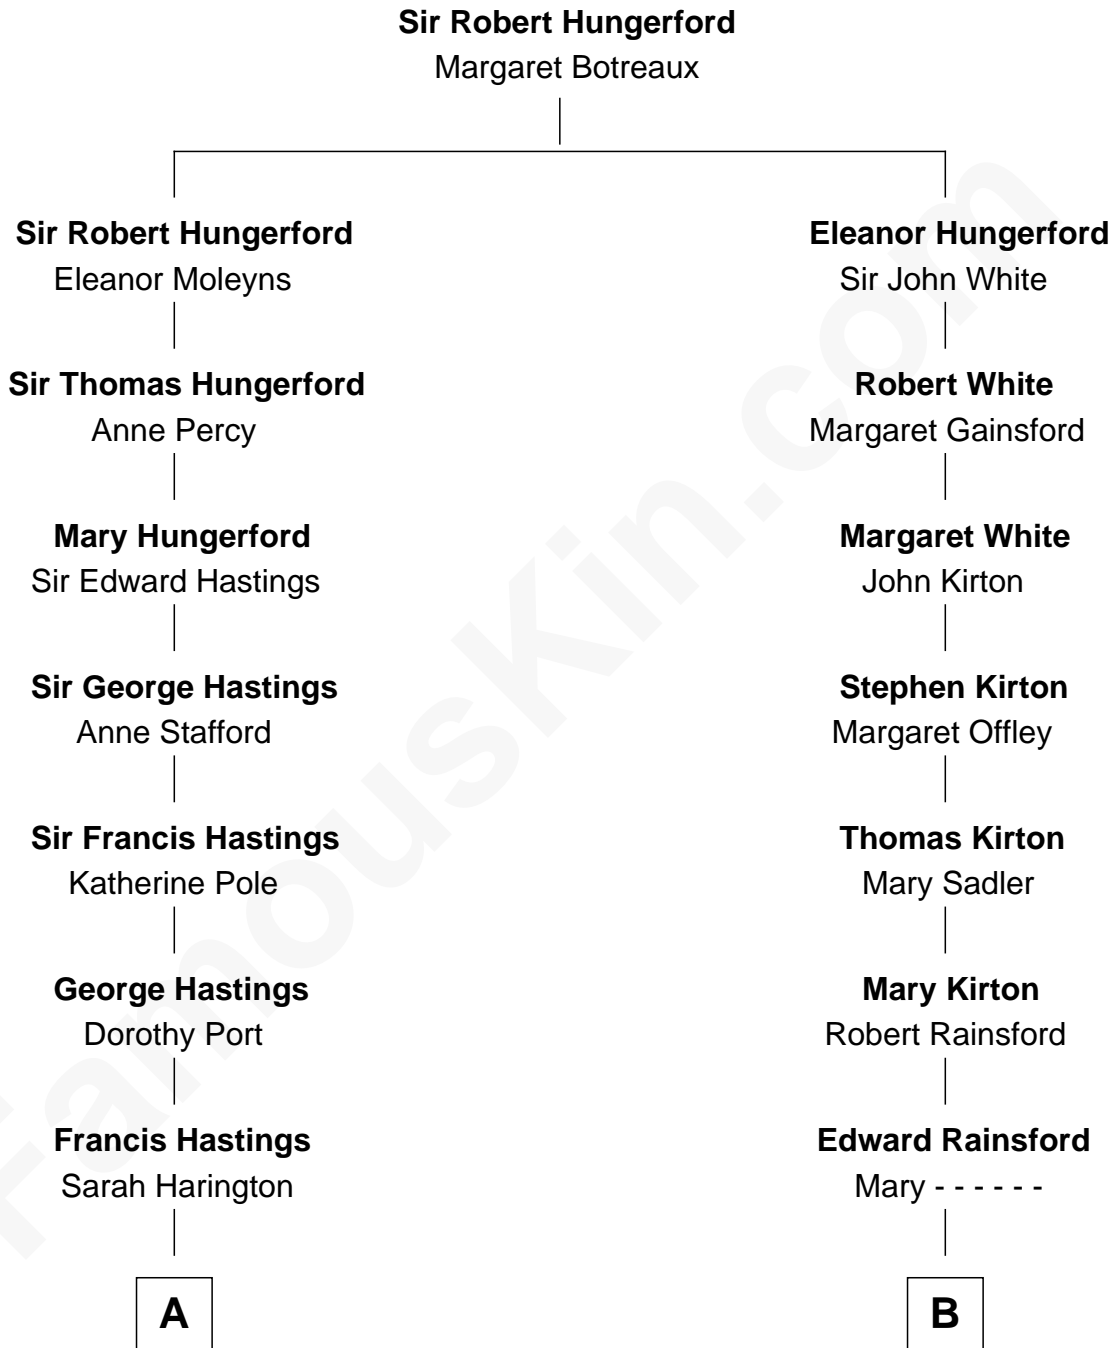

# FamousKin.com

## Relationship Chart of Lewis Carroll

*Author of Alice in Wonderland*

14th cousin 4 times removed of

**Johnny Carson**

*TV Host - "The Tonight Show"*

**C**

**Homer Lloyd Carson**

Ruth E. Hook