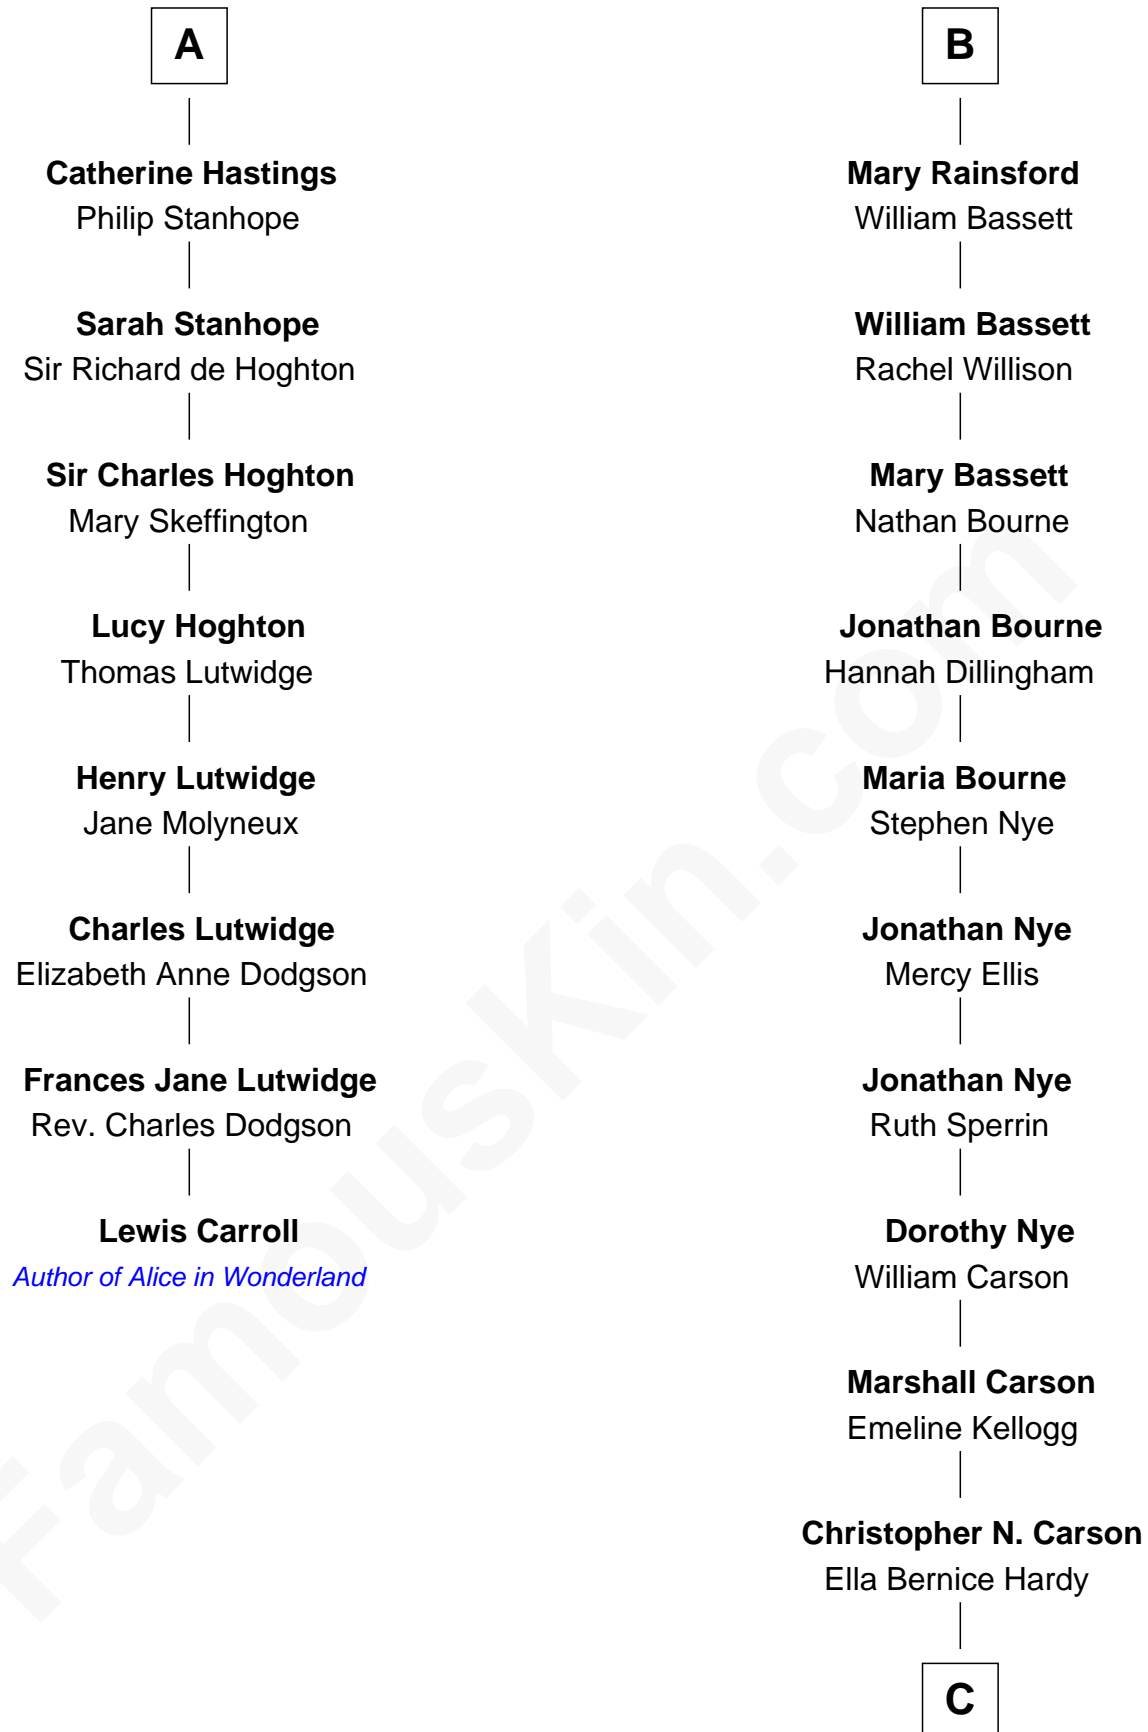

## Relationship Chart of Lewis Carroll

*Author of Alice in Wonderland*

14th cousin 4 times removed of

**Johnny Carson**

*TV Host - "The Tonight Show"*

**C**

**Homer Lloyd Carson**

Ruth E. Hook

**Johnny Carson**

*TV Host - "The Tonight Show"*

FamousKin.com