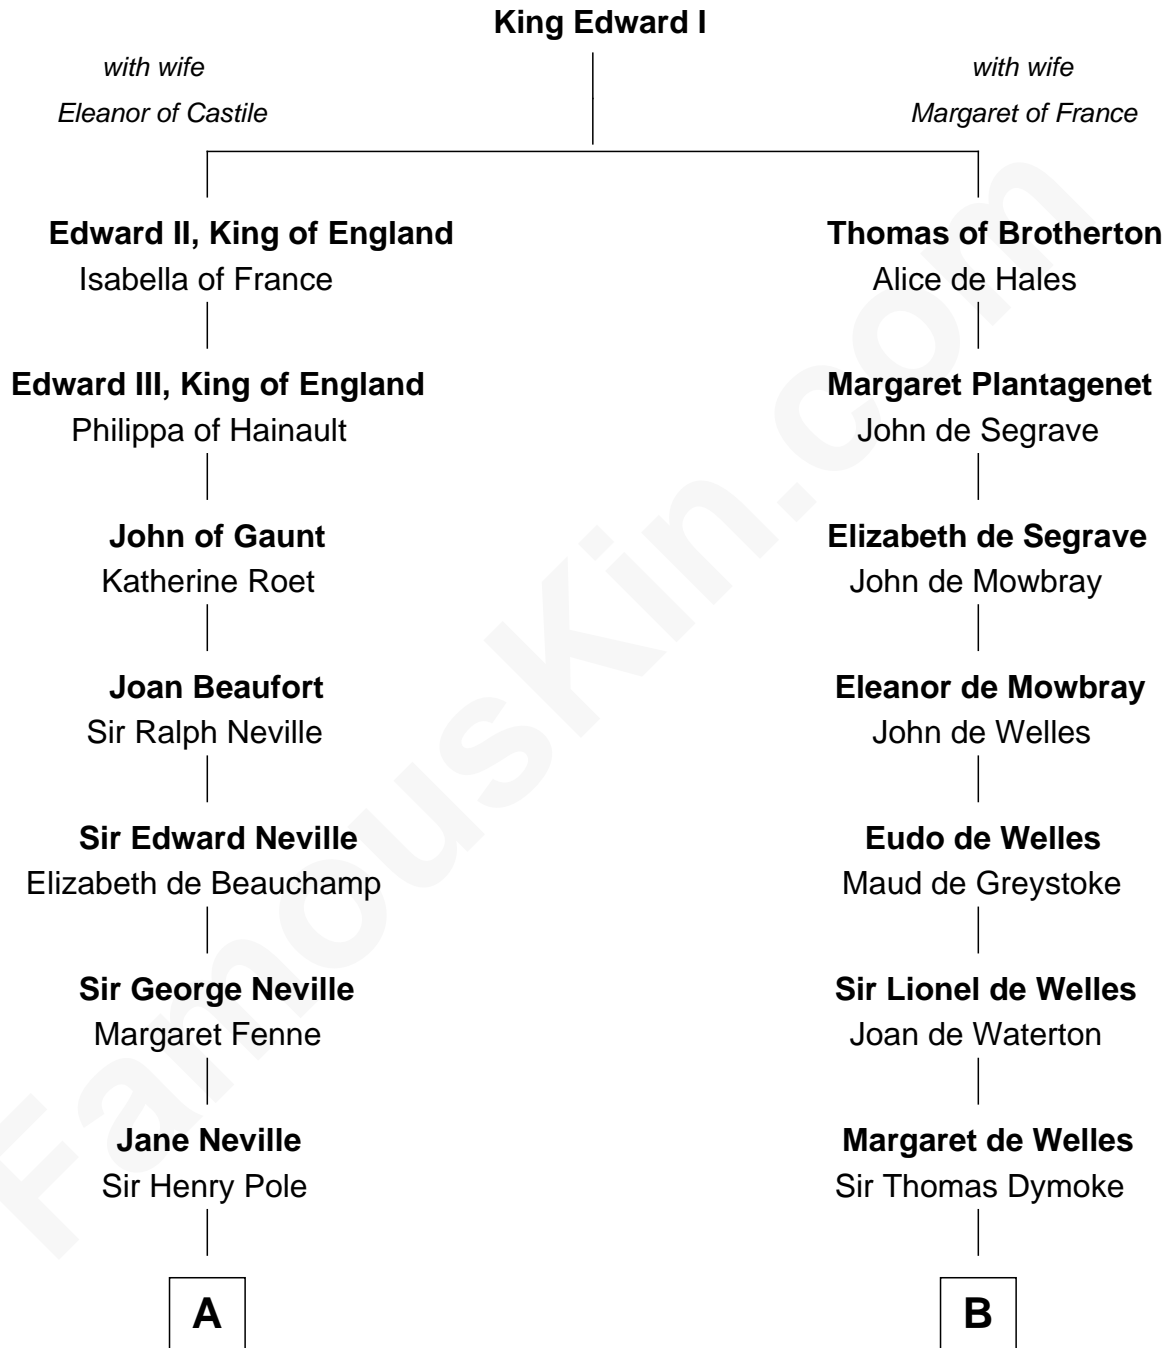

FamousKin.com

Relationship Chart of Lewis Carroll

Author of Alice in Wonderland

17th cousin 4 times removed of

Ray Bradbury

Author of The Martian Chronicles

C

—
Samuel Bradbury

Frances Mary Rothead

—
Samuel Irving Bradbury

Mary Adell Spaulding

—
Samuel Hinkston Bradbury

Minnie Alice Davis

—
Leonard Spaulding Bradbury

Esther Marie Moberg

—
Ray Bradbury