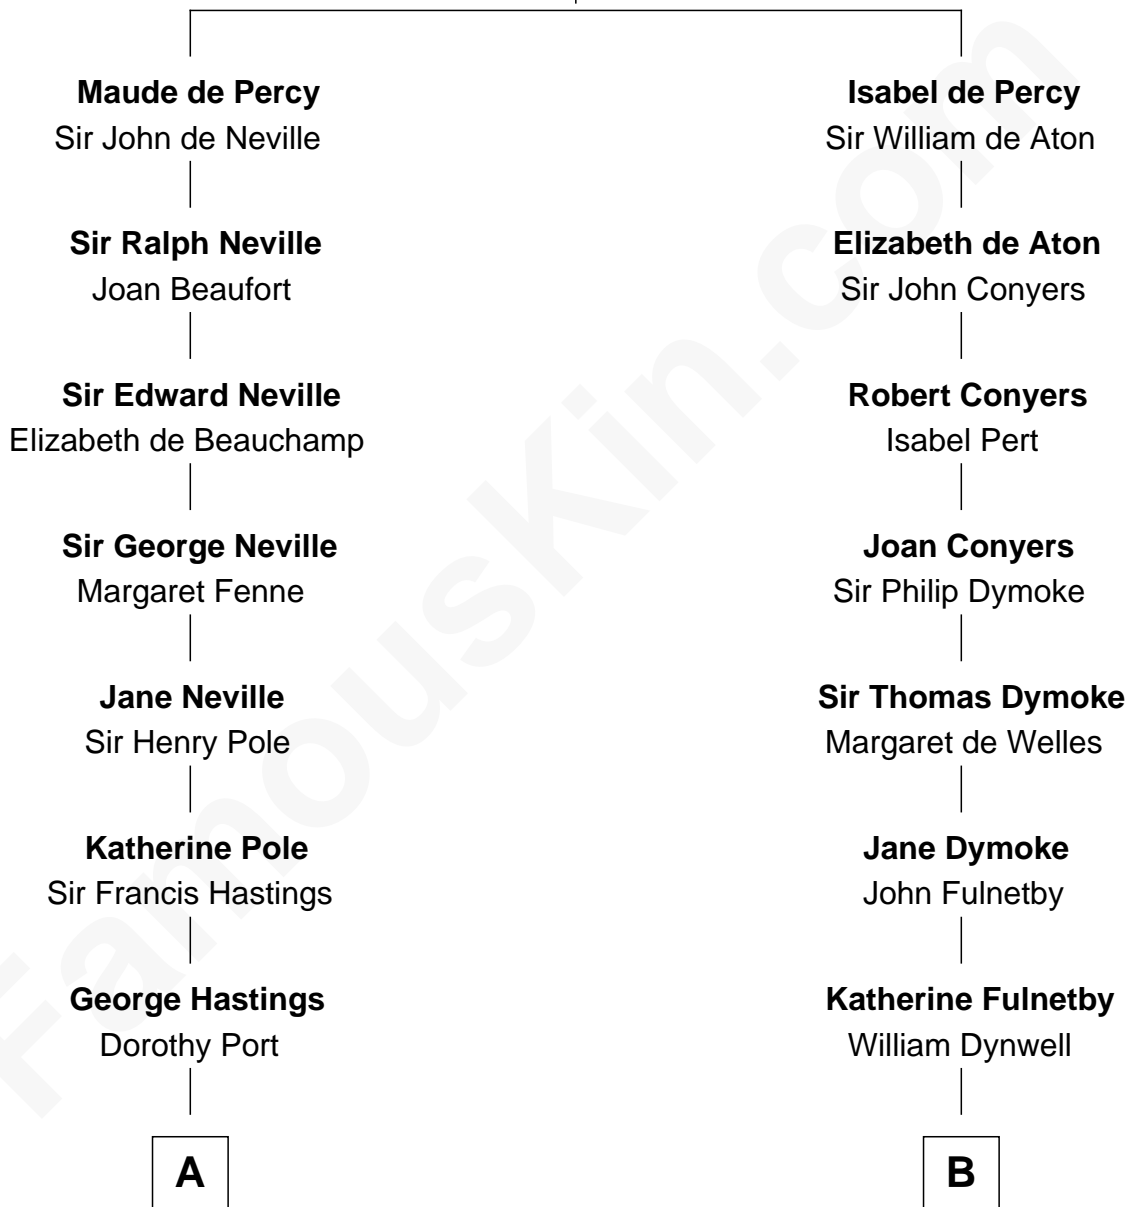

FamousKin.com

Relationship Chart of

Lewis Carroll

Author of Alice in Wonderland

15th cousin 4 times removed of

Ray Bradbury

Author of The Martian Chronicles

Sir Henry de Percy

Idoine de Clifford

C

—
Samuel Hinkston Bradbury

Minnie Alice Davis

—
Leonard Spaulding Bradbury

Esther Marie Moberg

—
Ray Bradbury

Author of [The Martian Chronicles](#)