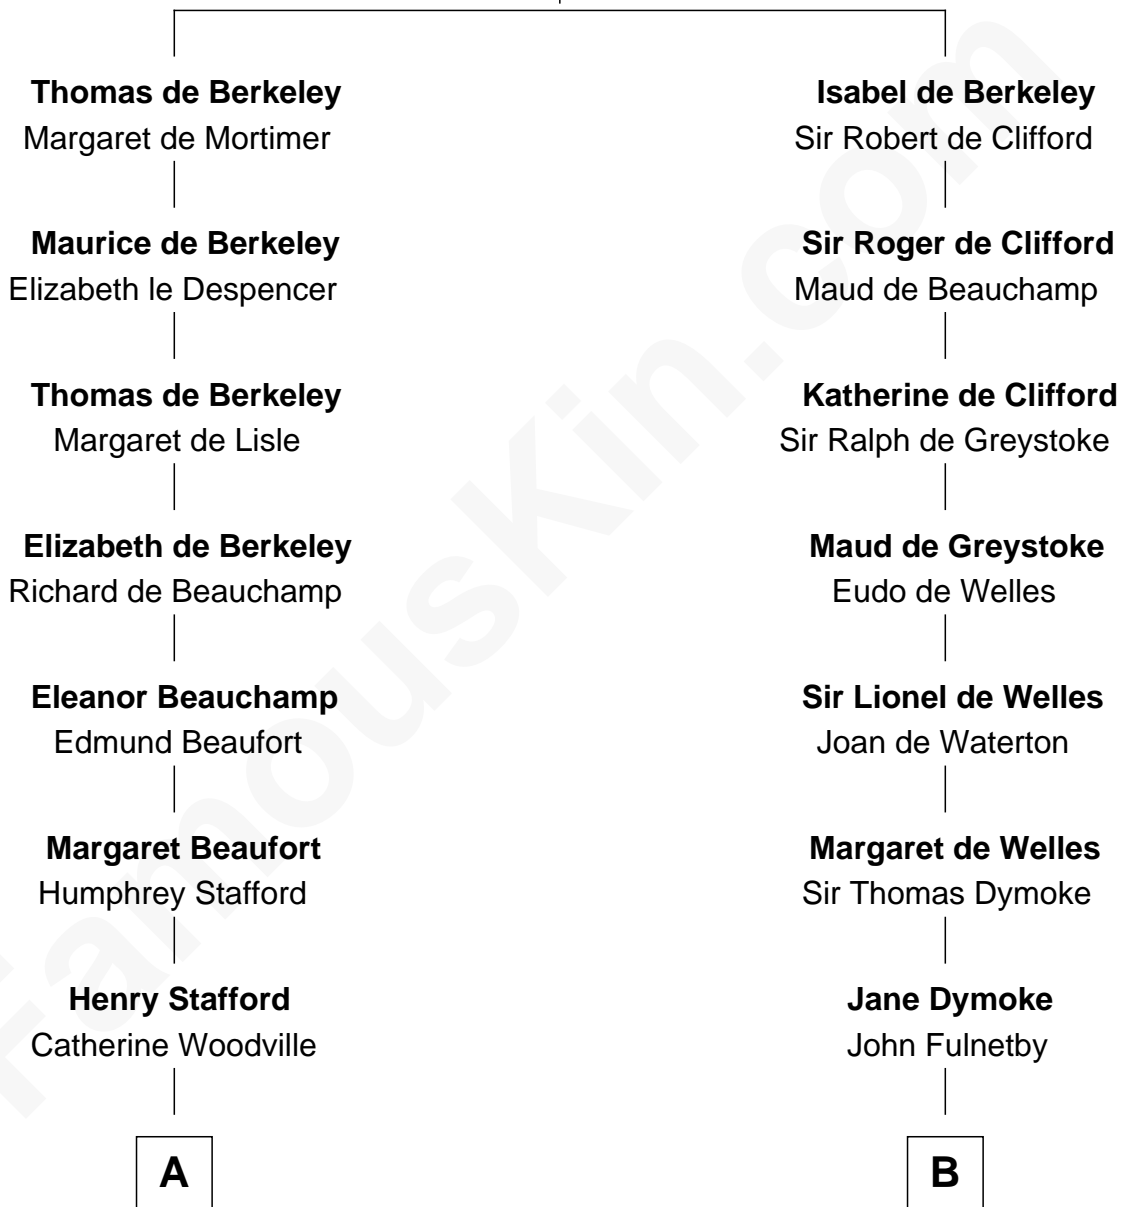

## Relationship Chart of

### Lewis Carroll

*Author of Alice in Wonderland*

18th cousin 2 times removed of

### Ray Bradbury

*Author of The Martian Chronicles*

**Sir Maurice de Berkeley**

Eve la Zouche

**C**

**Frances Jane Lutwidge**

Rev. Charles Dodgson

**Lewis Carroll**