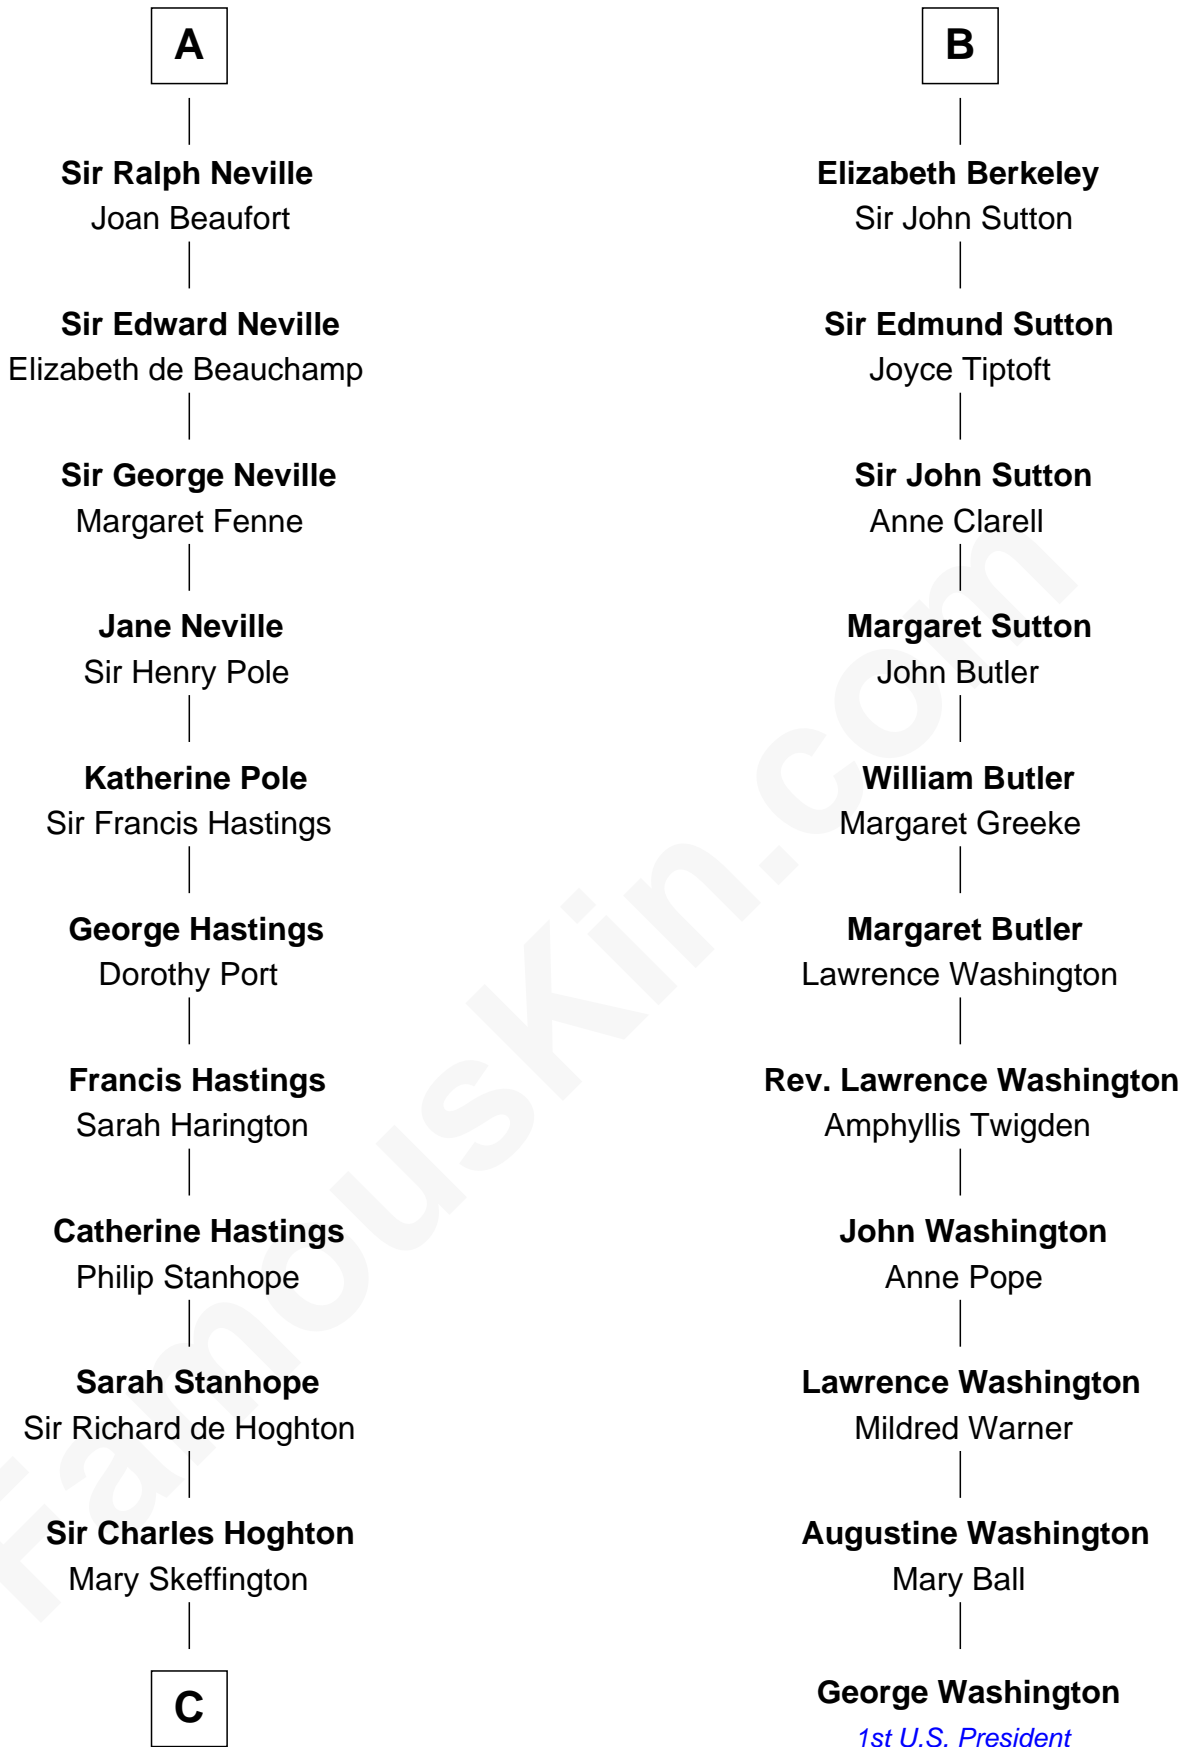

# FamousKin.com

## Relationship Chart of Lewis Carroll

*Author of Alice in Wonderland*

17th cousin 4 times removed of

**George Washington**  
*1st U.S. President*

**C**

—  
**Lucy Hoghton**  
Thomas Lutwidge

—  
**Henry Lutwidge**  
Jane Molyneux

—  
**Charles Lutwidge**  
Elizabeth Anne Dodgson

—  
**Frances Jane Lutwidge**  
Rev. Charles Dodgson

—  
**Lewis Carroll**  
*Author of Alice in Wonderland*

FamousKin.com