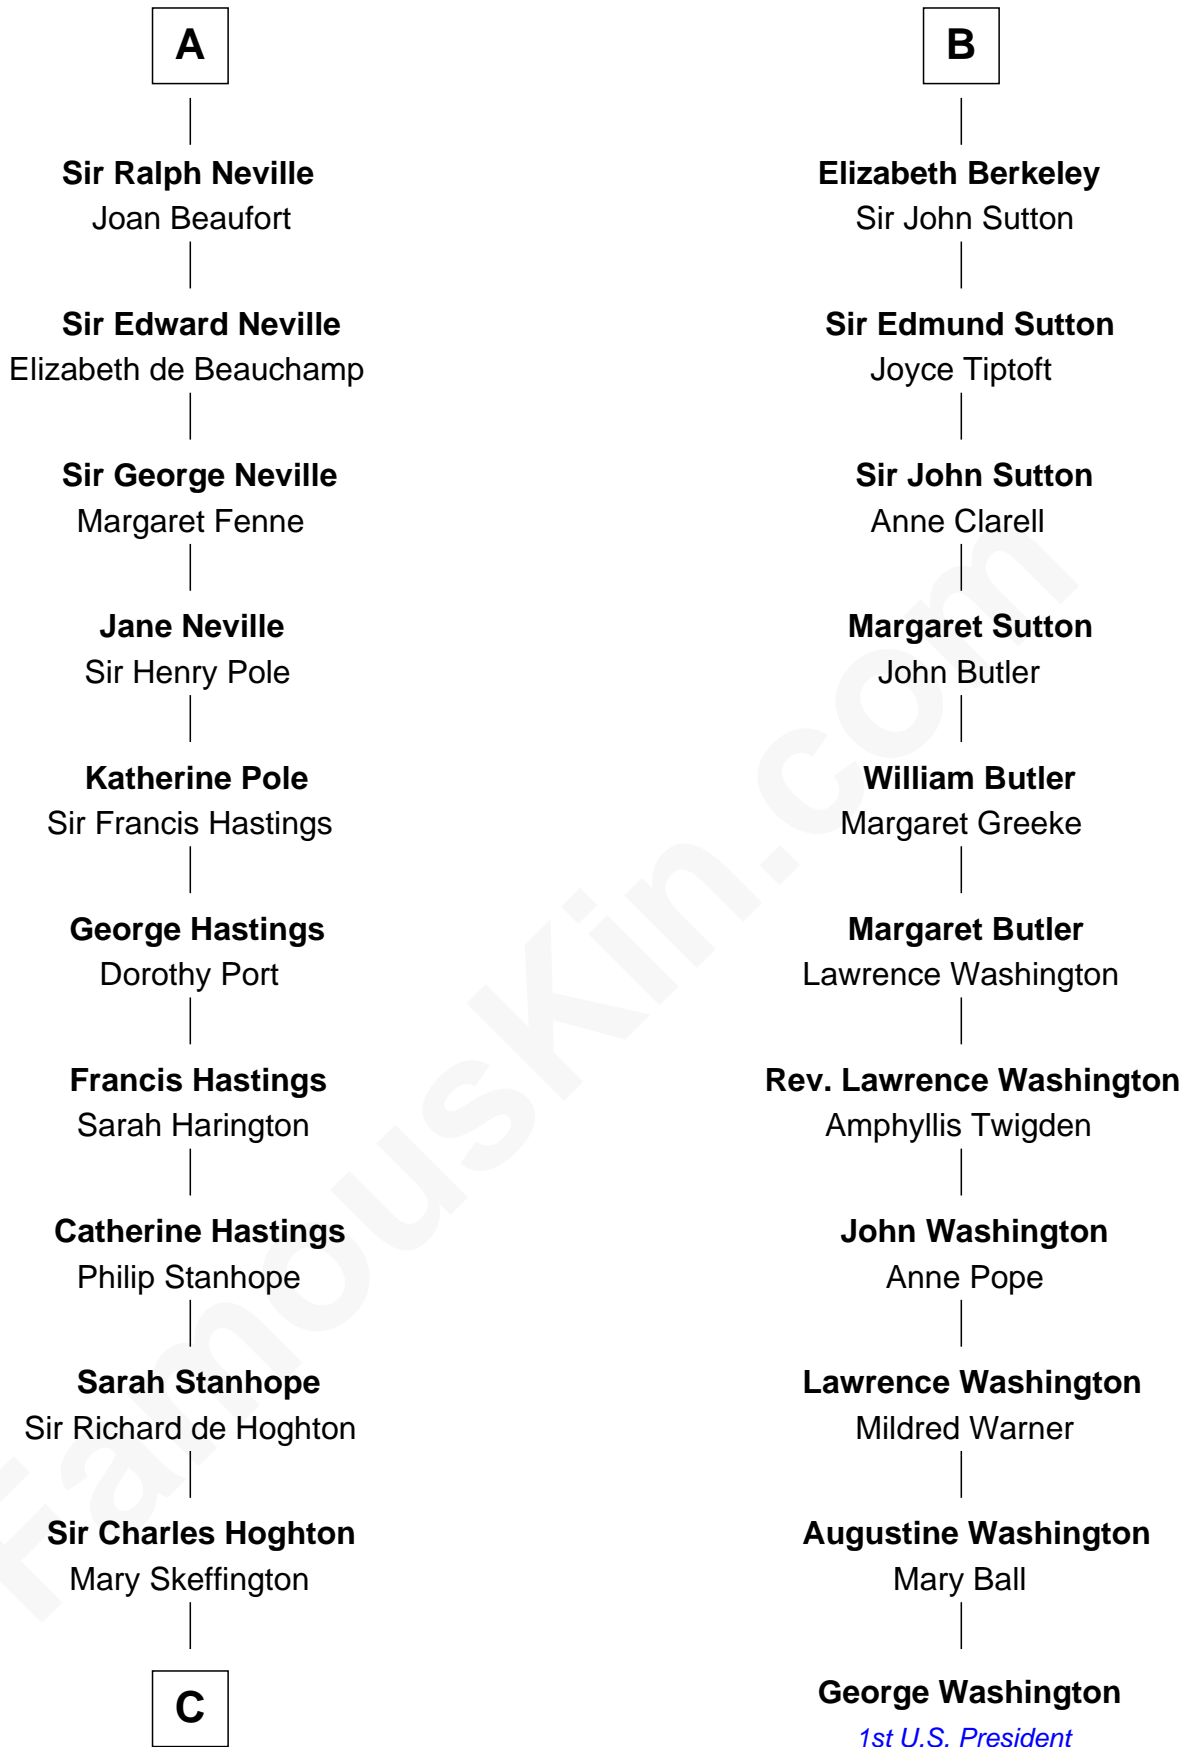

FamousKin.com

Relationship Chart of Lewis Carroll

Author of Alice in Wonderland

17th cousin 4 times removed of

George Washington
1st U.S. President

C

—
Lucy Hoghton
Thomas Lutwidge

—
Henry Lutwidge
Jane Molyneux

—
Charles Lutwidge
Elizabeth Anne Dodgson

—
Frances Jane Lutwidge
Rev. Charles Dodgson

—
Lewis Carroll
Author of Alice in Wonderland

FamousKin.com