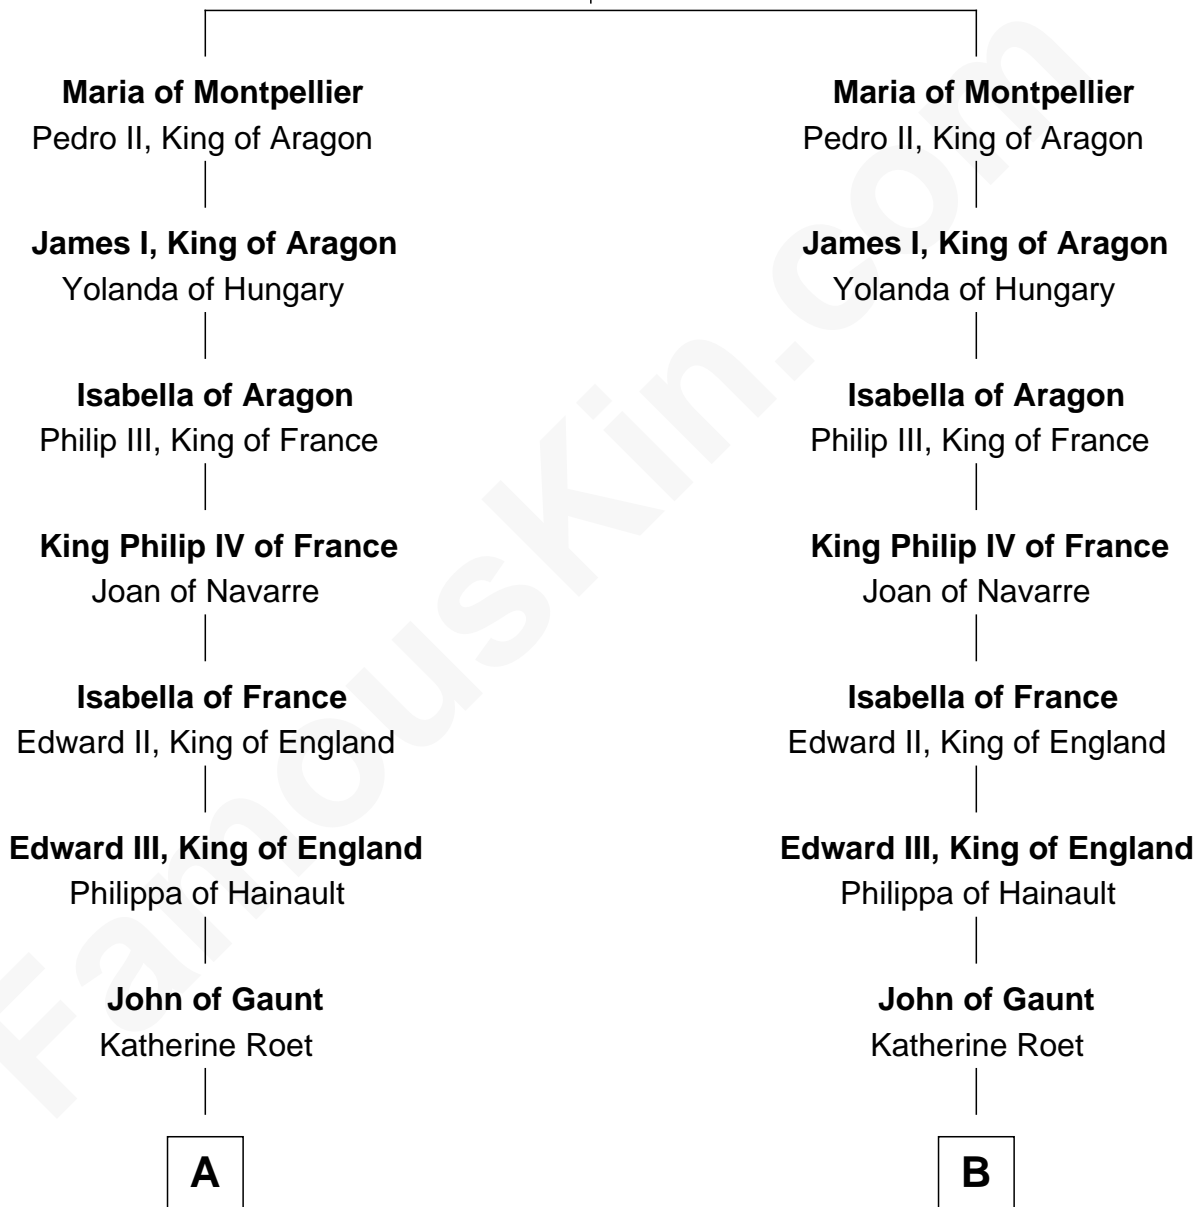

FamousKin.com

Relationship Chart of Lewis Carroll

Author of Alice in Wonderland

19th cousin 2 times removed of

George Washington

1st U.S. President

William VIII de Montpellier

Eudoxia Comnenus