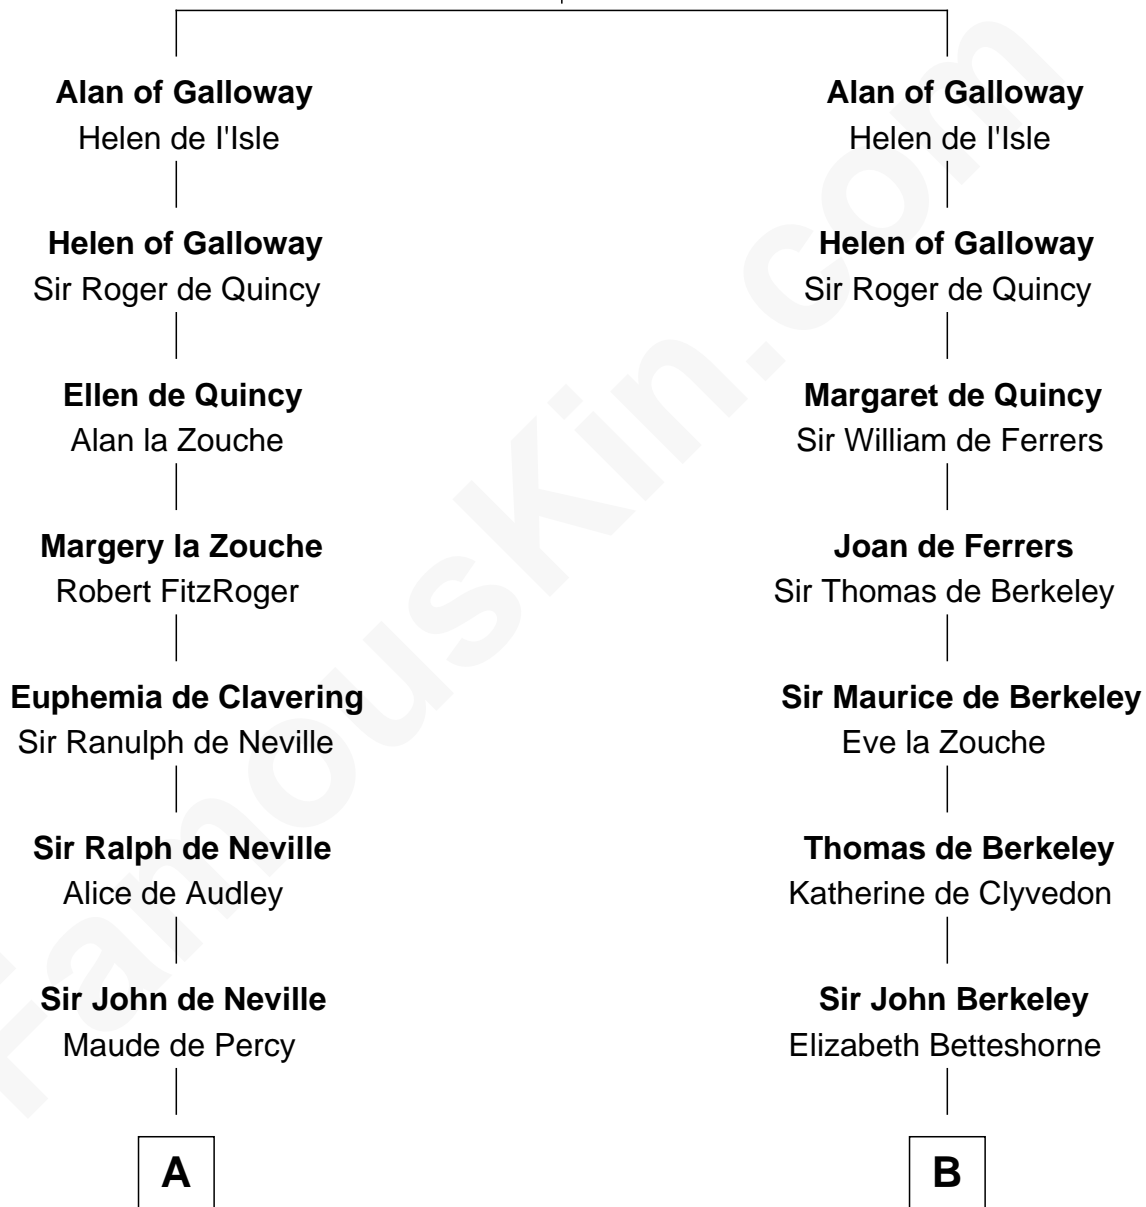

FamousKin.com

Relationship Chart of Lewis Carroll

Author of Alice in Wonderland

17th cousin 4 times removed of

George Washington
1st U.S. President

Roland of Galloway
Helena de Morville

C

—
Lucy Hoghton
Thomas Lutwidge

—
Henry Lutwidge
Jane Molyneux

—
Charles Lutwidge
Elizabeth Anne Dodgson

—
Frances Jane Lutwidge
Rev. Charles Dodgson

—
Lewis Carroll
Author of Alice in Wonderland

FamousKin.com